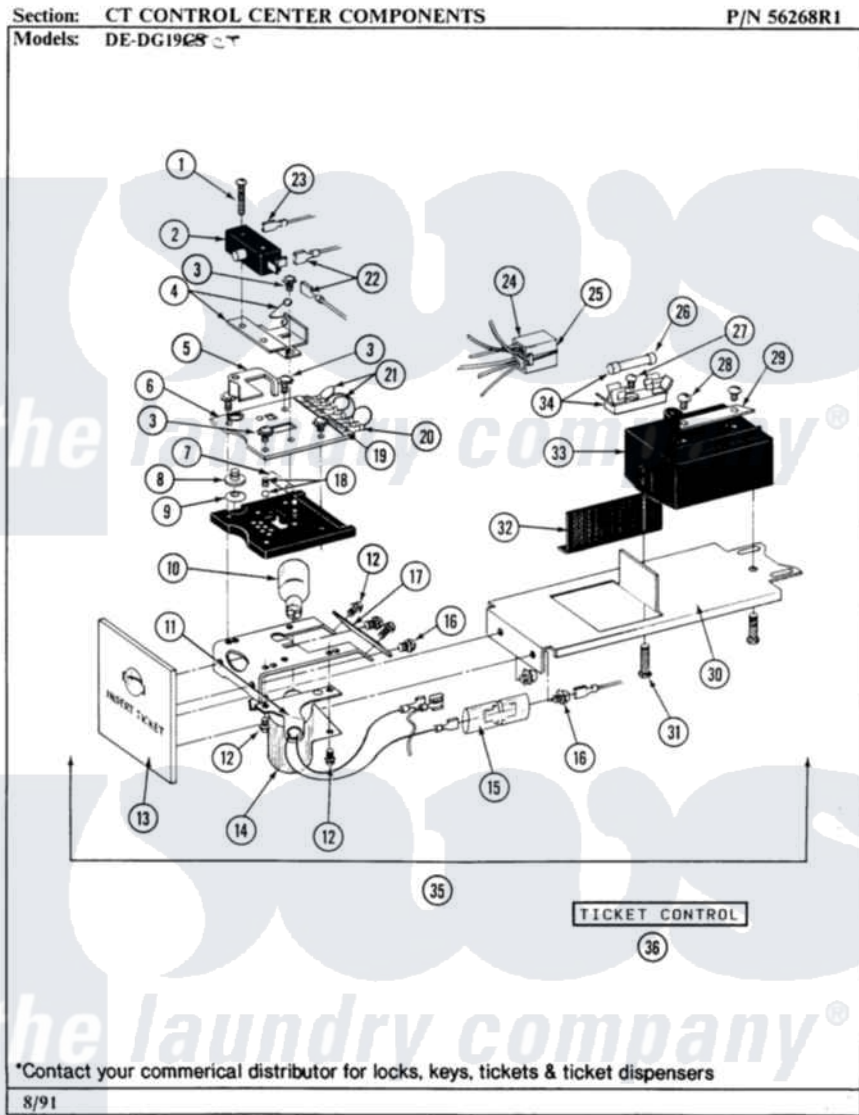

# Maytag GDG19CT 09 - CONTROL CENTER COMPONENTS

Maytag [Residential Maytag GDG19CT Dryer Parts](#) Parts Diagram 09 - CONTROL CENTER COMPONENTS  
 Click on the part number to view part

Item	Original Part Number	Replaced By	Status	Part Description
001	NLA		Not Available	SCREW
002	204882		Not Available	SWITCH FOR TICKET CONTROL
003	NLA		Not Available	SEMS SCREW (No.4-40 X 1/2 INC)
004	<a href="#">204881</a>			Cam Plate Assembly
005	<a href="#">214218</a>			Lever, Switch
006	<a href="#">212452</a>			Board, Circuit
007	<a href="#">214275</a>			Roller For Cam
008	<a href="#">214220</a>			Adjustment Thumb Wheel
009	NLA		Not Available	SPRING WASHER
010	202479	<a href="#">A3167501</a>		Lamp Oven, Int.
011	NLA		Not Available	LAMP SOCKET W/BACKET
012	NLA		Not Available	SCREW, SHIELD (CONTROL)
013	NLA		Not Available	FRONT PLATE, TICKET CONTROL
014	212533			SHIELD FOR HEAT LAMP

015	Y201110		Not Available	CONNECTOR, WIRE (INDIC. LIGHT)
016	212519	<a href="#">488234</a>		Screw 8-32 X 1/4
017	NLA		Not Available	TICKET DEFLECTOR
018	<a href="#">203140</a>			Contact Ball Kit
019	NLA		Not Available	OVERLAY, CIRCUIT BOARD
020	Y311550		Not Available	SPADE (MINIATURE)
021	NLA		Not Available	JUMPER WIRE (BLACK)
022	NLA		Not Available	SPADE CONNECTOR
023	211737	<a href="#">248562</a>		Terminal
024	NLA		Not Available	HARNESS, TICKET CONTROL
025	<a href="#">213074</a>			Pin Receptacle For Plug
"	NLA		Not Available	PIN, PLUG
026	202713	<a href="#">22001555</a>		Fuse
027	NLA		Not Available	SCREW (No.6 X 1/4 INCH)
028	311613	<a href="#">Y311711</a>		Screw, Fuse Block
029	311612		Not Available	COVER, CIRCUIT BOARD TERMINALS
030	NLA		Not Available	BRACKET, TICKET ASSEMBLY
031	211294	<a href="#">90767</a>		Screw, 8A X 3/8 HeX Washer Head Tapping
032	NLA		Not Available	SHIELD
033	202477	<a href="#">22003292</a>		Control As
034	NLA		Not Available	FUSE BLOCK W/FUSE
035	NLA		Not Available	TICKET RECEIVER ASSEMBLY
036	<a href="#">202509</a>			Ticket Control Assembly