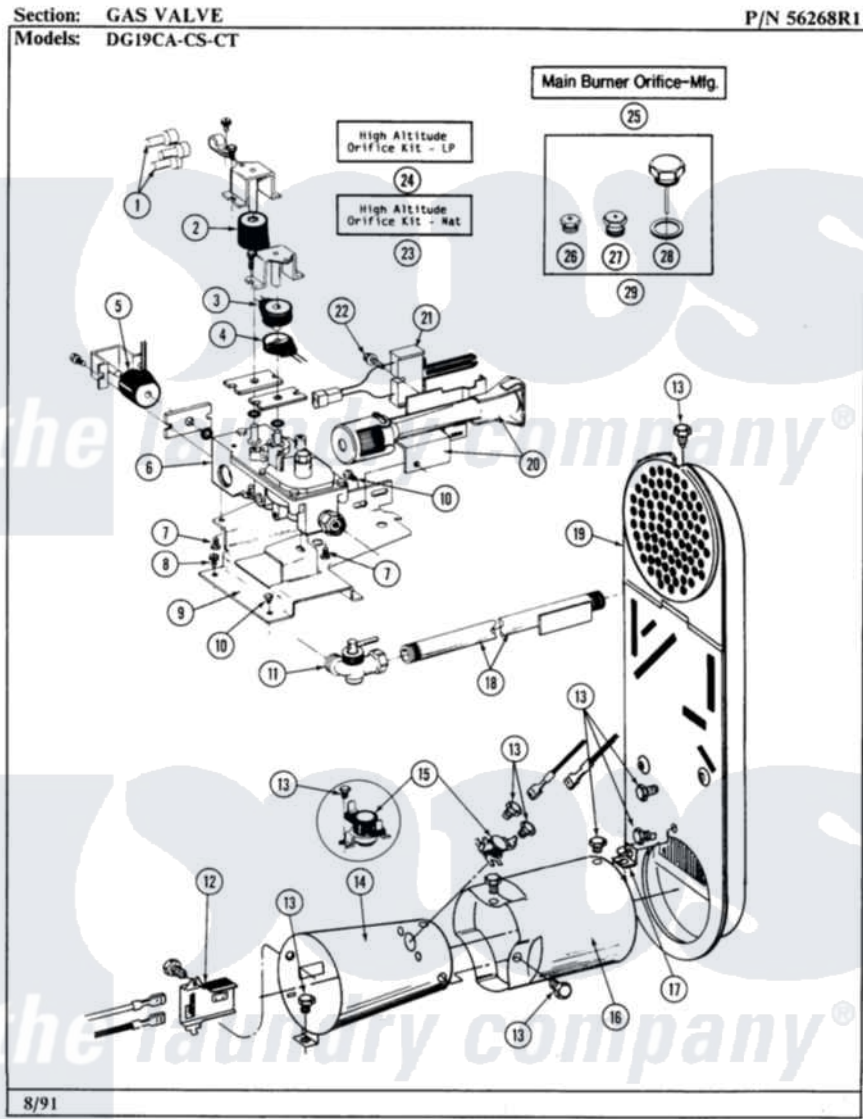

Maytag GDG19CT 10 - GAS VALVE

30

Maytag [Residential Maytag GDG19CT Dryer Parts](#) Parts Diagram 10 - GAS VALVE
Click on the part number to view part

Item	Original Part Number	Replaced By	Status	Part Description
001	311546	911445		Wire Connector
002	305603			Secondary Coil
003	305604			Holding Coil
004	305605			Booster Coil
005	Y304626			Side Coil
006	Y303777	W10116794		Gas Valve
007	NLA		Not Available	SCREW, HEX HD No.8 X 3/8 INCH
008	Y313561			Screw---NA
009	312929			Gas Valve Bracket
010	Y310632	1163839		Screw
011	Y303349			Angle Shut-Off, Gas Valve
012	Y303377	338906		Radiant, Sensor
013	211294	90767		Screw, 8A X 3/8 HeX Washer Head Tapping
014	Y303368			Cone, Combustion
015	305169			Thermostat, Hi-Limit Gas

016	Y303841		Cone, Extension
017	Y312890		Retainer, Heater Chamber
018	Y303383	33001735	Pipe And Bracket Assembly Series 18 Not Needed Use Vavle
019	211294	90767	Screw, 8A X 3/8 HeX Washer Head Tapping
"	Y303369		Inlet Duct Assembly
020	304974	33002793	Burner Assembly
"	Y310632	1163839	Screw
021	304970	4391996	Ignitor
022	304971		Screw Note: Screw, Igniter
023	NLA	Not Available	ORIFICE KIT, LP (HIGH ALT.)
024	NLA	Not Available	ORIFICE KIT, NAT (HIGH ALT.)
025	NLA	Not Available	MAIN BURNER ORIFICE (MFG)
026	NLA	Not Available	MAIN BURNER ORIFICE (LP)
027	NLA	Not Available	INTERNAL ORIFICE (LP)
028	NLA	Not Available	SCREW ASSY - BLUE BLOCK OPE
029	Y303779		Conversion Kit