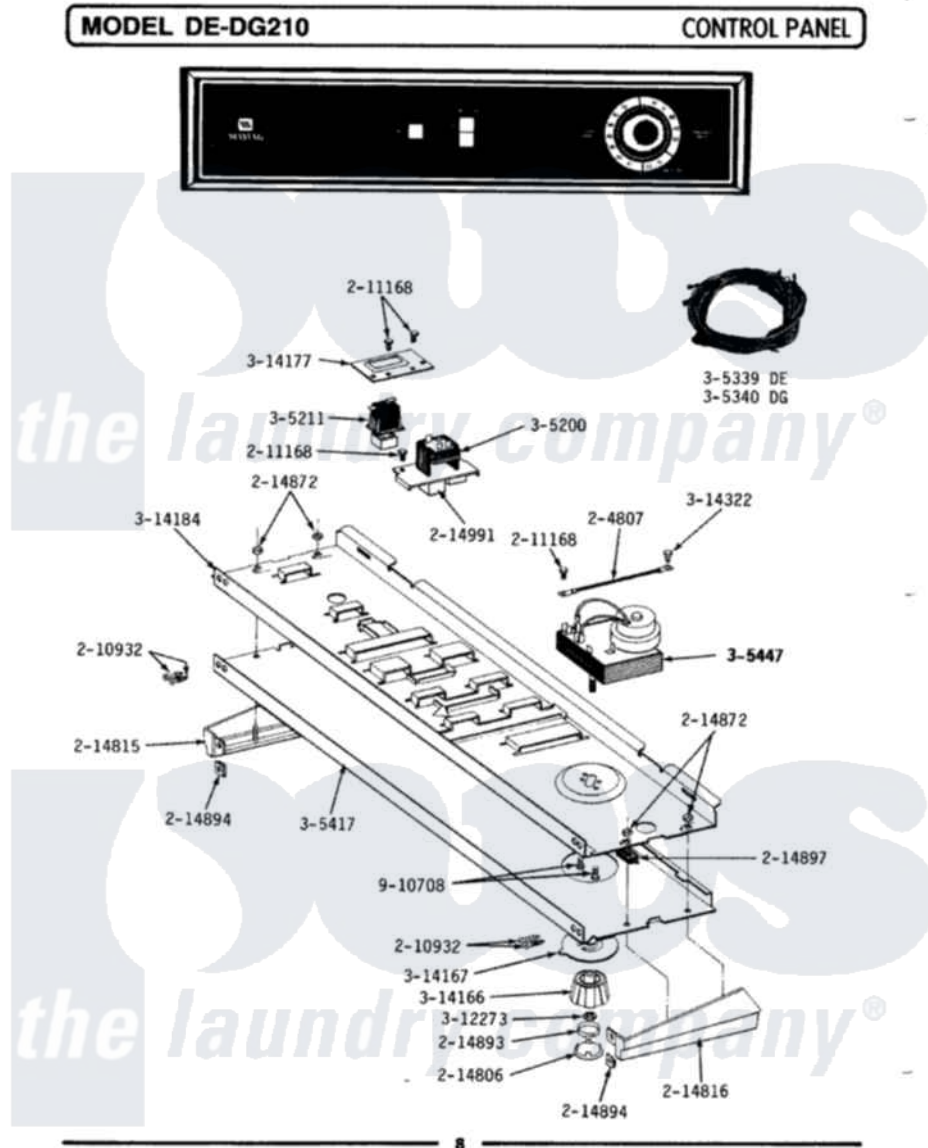

# Maytag GDG210 03 - CONTROL PANEL

Maytag [Residential Maytag GDG210 Dryer Parts](#) Parts Diagram 03 - CONTROL PANEL  
 Click on the part number to view part

Item	Original Part Number	Replaced By	Status	Part Description
1	<a href="#">204807</a>			Ground Wire, Supp. Plte To Top Cover
2	<a href="#">210932</a>			Screw, No.8 X 9/16 Ctsk Note: Screw, Inlet Duct
3	211168	<a href="#">W10139210</a>		Screw, 8-18 X 5/16
4	214806		Not Available	CAP FOR TIMER KNOB
5	<a href="#">214815</a>			End Cap F/Control Panel-LH
6	<a href="#">214816</a>			End Cap F/Control Panel-RH
7	<a href="#">214872</a>			Palnut, End Cap Note: Nut, Lamp Holder
8	214893		Not Available	DETENT RING F/TIMER KNOB CA
9	<a href="#">214894</a>			Fastener, End Cap
10	<a href="#">214897</a>			Pad, Control Panel
11	<a href="#">214991</a>			Button For Switch
12	305200		Not Available	TEMPERATURE SELECTOR SWITCH
13	<a href="#">305211</a>			Push To Start Switch

14	305447	Not Available	TIMER
15	305339	Not Available	MAIN WIRE HARNESS
16	305340	Not Available	MAIN WIRE HARNESS
17	305417	Not Available	CONTROL PANEL
18	<a href="#">312273</a>		Nut, Control Knob
19	<a href="#">Y314166</a>		Knob For Timer
20	314167	Not Available	TIMER DIAL INDICATOR
21	314177	Not Available	BRACKET FOR START SWITCH
22	<a href="#">314184</a>		Back Up Plate
23	Y314322	<a href="#">211251</a>	Screw, Transformer
24	910708	<a href="#">488234</a>	Screw 8-32 X 1/4