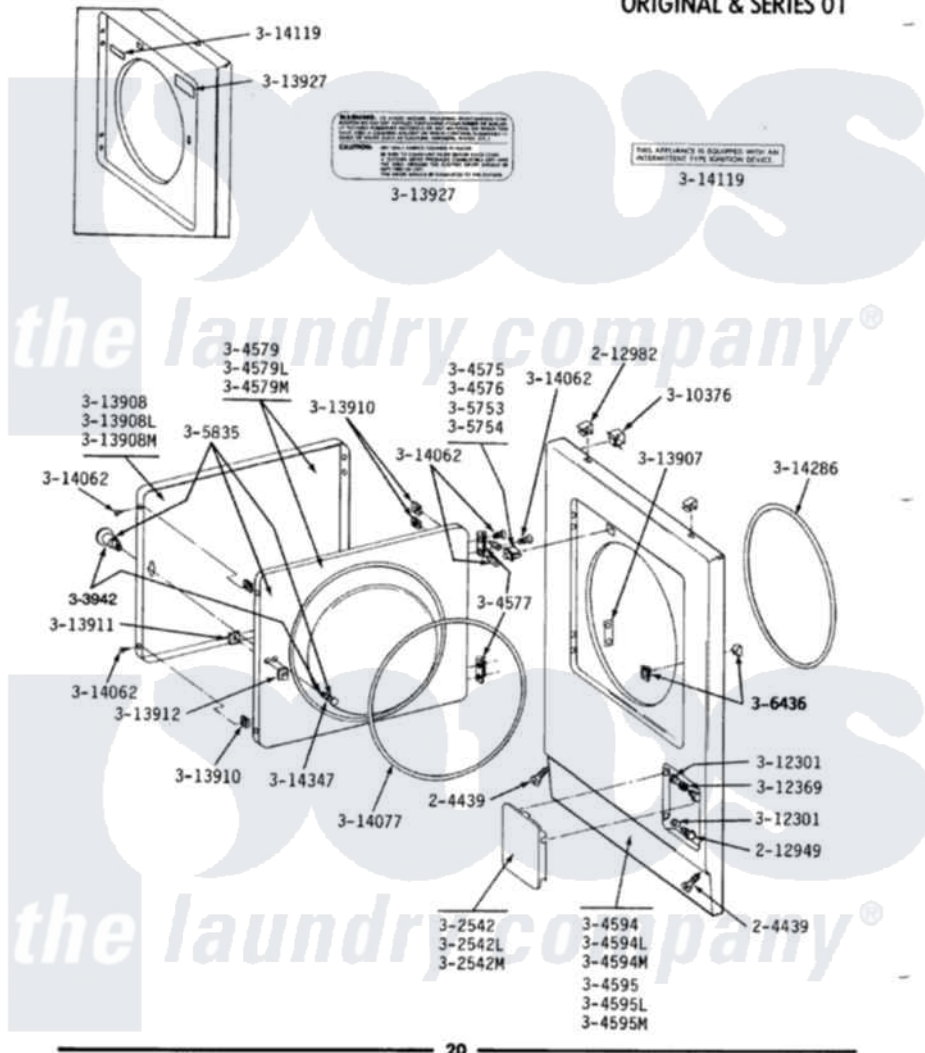

Maytag GDG210 04 - FRONT PANEL & DOOR ASSEMBLY

MODELS DE-DG110-210-410-510-610-710-810

**FRONT PANEL & DOOR ASSEMBLY
ORIGINAL & SERIES 01**

Maytag Residential Maytag GDG210 Dryer Parts Parts Diagram 04 - FRONT PANEL & DOOR ASSEMBLY
Click on the part number to view part

Item	Original Part Number	Replaced By	Status	Part Description
1	204439			Screw And Fstner Assembly
2	212949	22001866		Screw, Relay
3	212982	22001650		Fastener, Spring
6	302542M		Not Available	ACCESS DOOR-HARVEST WHEAT
7	Y304575	W10169313		Switch-Dor
8	Y304576	W10169313		Switch-Dor
9	Y304577	33001230		Hinge, Door
10	306436			Door Latch Kit-W
13	304579M		Not Available	DOOR-HARVEST WHEAT
16	304594M	3369903		Dishrack
20	Y305753	W10169313		Switch-Dor
21	Y305754	W10169313		Switch-Dor
22	305835		Not Available	INNER DOOR WITH KNOB & SCRE
23	303942		Not Available	KNOB AND SCREW
24	Y310376			Clip, Door Switch Harness

25	312301	Not Available	BUSHING FOR ACCESS STUD
26	312369		Sleeve, Access Panel Stud Part Not Used
27	Y313907		Fastener, Twin
30	313908M	Not Available	DOOR PANEL-HARVEST WHEAT
31	Y313910		Clip, Door Liner To Outer Panel
32	Y313911		Door Strike Retainer
33	Y313912	306436	Door Latch Kit-W
34	Y313927		INSTRUCTION LABEL
35	Y314062		Screw, Door Hinge And Panel
36	314077		Door Seal
37	314119	Not Available	GAS IGNITION LABEL
38	314286		Seal For Front Panel
39	314347	400021-1	Screw