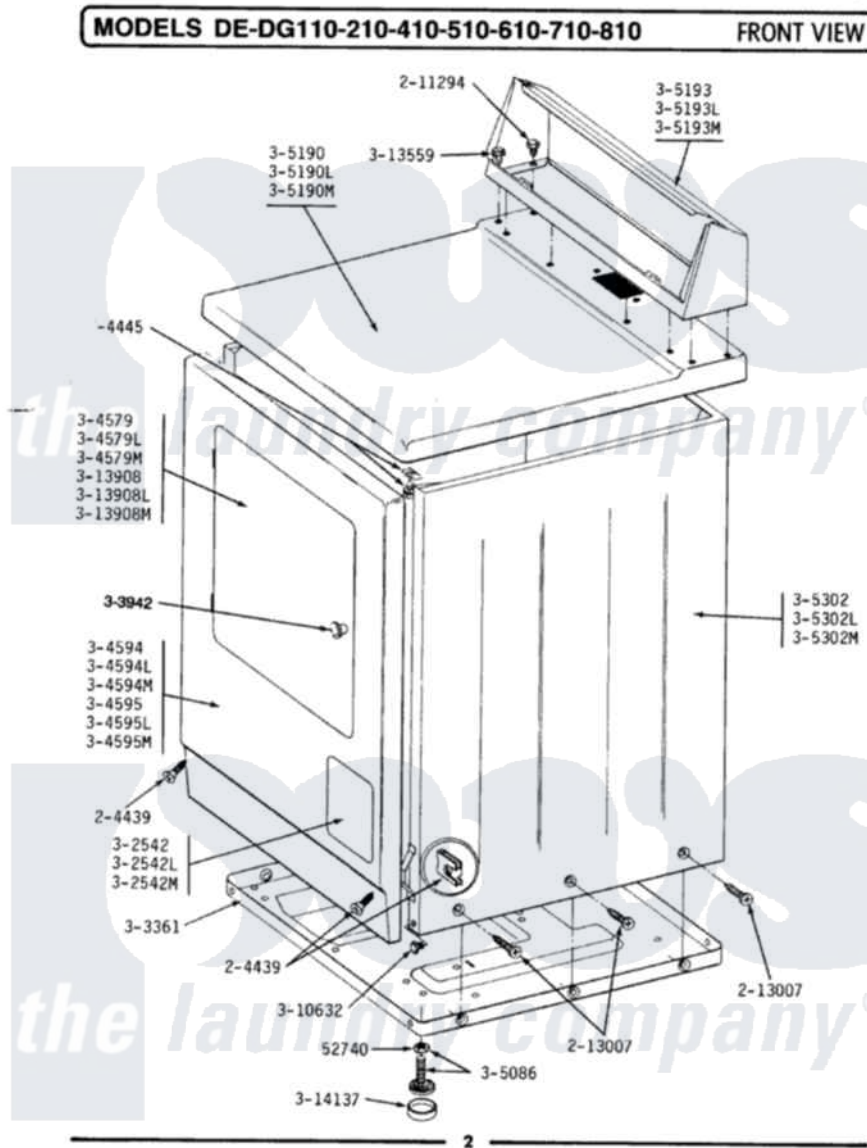

# Maytag GDG210 05 - FRONT VIEW

Maytag [Residential Maytag GDG210 Dryer Parts](#) Parts Diagram 05 - FRONT VIEW  
 Click on the part number to view part

Item	Original Part Number	Replaced By	Status	Part Description
1	Y052740	<a href="#">62739</a>		Nut, Lock
2	<a href="#">204439</a>			Screw And Fstner Assembly
3	<a href="#">204445</a>			Screw And Fastener Assembly
4	211294	<a href="#">90767</a>		Screw, 8A X 3/8 HeX Washer Head Tapping
5	<a href="#">213007</a>			Xfor Cabinet See Cabinet, Back
8	302542M		Not Available	ACCESS DOOR-HARVEST WHEAT
9	Y303361		Not Available	BASE ASSY. (UPPER & LOWER)
12	304579M		Not Available	DOOR-HARVEST WHEAT
15	304594M	<a href="#">3369903</a>		Dishrack
16	304595	<a href="#">3369903</a>		Dishrack
17	304595L		Not Available	FRONT PANEL-ALMOND
18	304595M		Not Available	FRONT PANEL-HARVEST WHEAT
19	<a href="#">Y305086</a>			Adjustable Leg And Nut

22	305190M	Not Available	TOP COVER-HARVEST WHEAT
25	305193M	Not Available	CONSOLE-HARVEST WHEAT
28	305302M	Not Available	CABINET-HARVEST WHEAT
29	303942	Not Available	KNOB AND SCREW
30	Y310632	<a href="#">1163839</a>	Screw
31	<a href="#">Y313559</a>		Screw
34	313908M	Not Available	DOOR PANEL-HARVEST WHEAT
35	<a href="#">Y314137</a>		Foot, Rubber