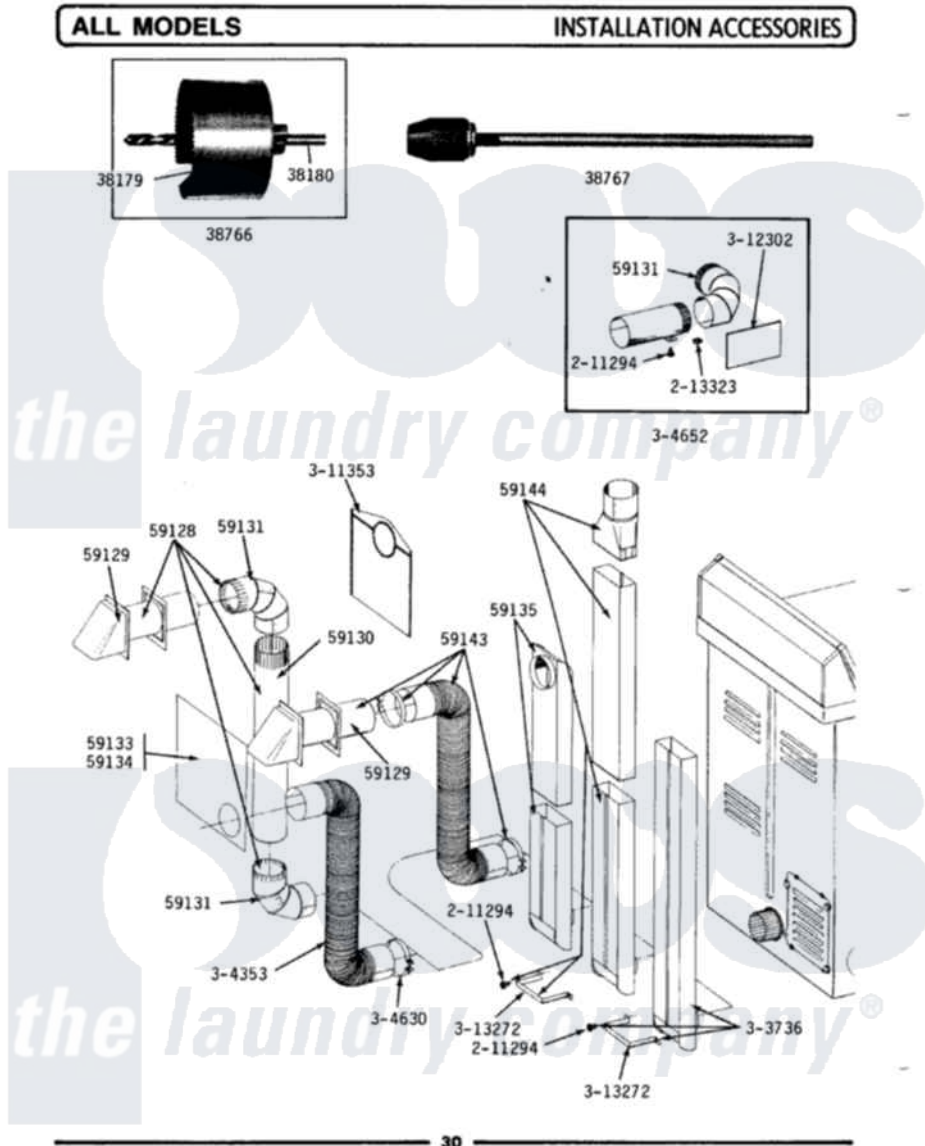

Maytag GDG210 07 - INSTALLATION ACCESSORIES

Maytag [Residential Maytag GDG210 Dryer Parts](#) Parts Diagram 07 - INSTALLATION ACCESSORIES
 Click on the part number to view part

Item	Original Part Number	Replaced By	Status	Part Description
1	038179		Not Available	BLADE, SAW
2	038180		Not Available	REPLACEMENT DRILL
3	038766		Not Available	HOLE SAW W/DRILL BIT
4	038767			Extension Chuck, Drill
5	Y059128			Standard 4" Vent Kit
6	Y059129	4396007RW		Vent Hood
7	Y059130			Pipe, Venting
8	Y059131			Elbow, Venting
9	059133		Not Available	ALUMINUM WINDOW 4X12X18
10	Y059134			PLATE, ALUM. WINDOW (15"X20")
11	Y059135			Vent Duct Assembly
12	Y059143			Flexible Vent Kit
13	059144		Not Available	RECTANGULAR VENT KIT
14	211294	90767		Screw, 8A X 3/8 Hex Washer Head Tapping

15	213323		Fastener, Exhaust Duct Kit
16	303736	Not Available	EXHAUST DEFLECTOR KIT
17	Y304353	4396010RP	6ft Scvent
18	Y304630		Clamp, Flexible Duct
19	Y304652		Exhaust Duct Kit
20	311353	Not Available	BAG, LINT (DACRON)
21	312302		Insulation, Exhaust Duct Kit
22	313272		Bracket, Exhaust Deflector