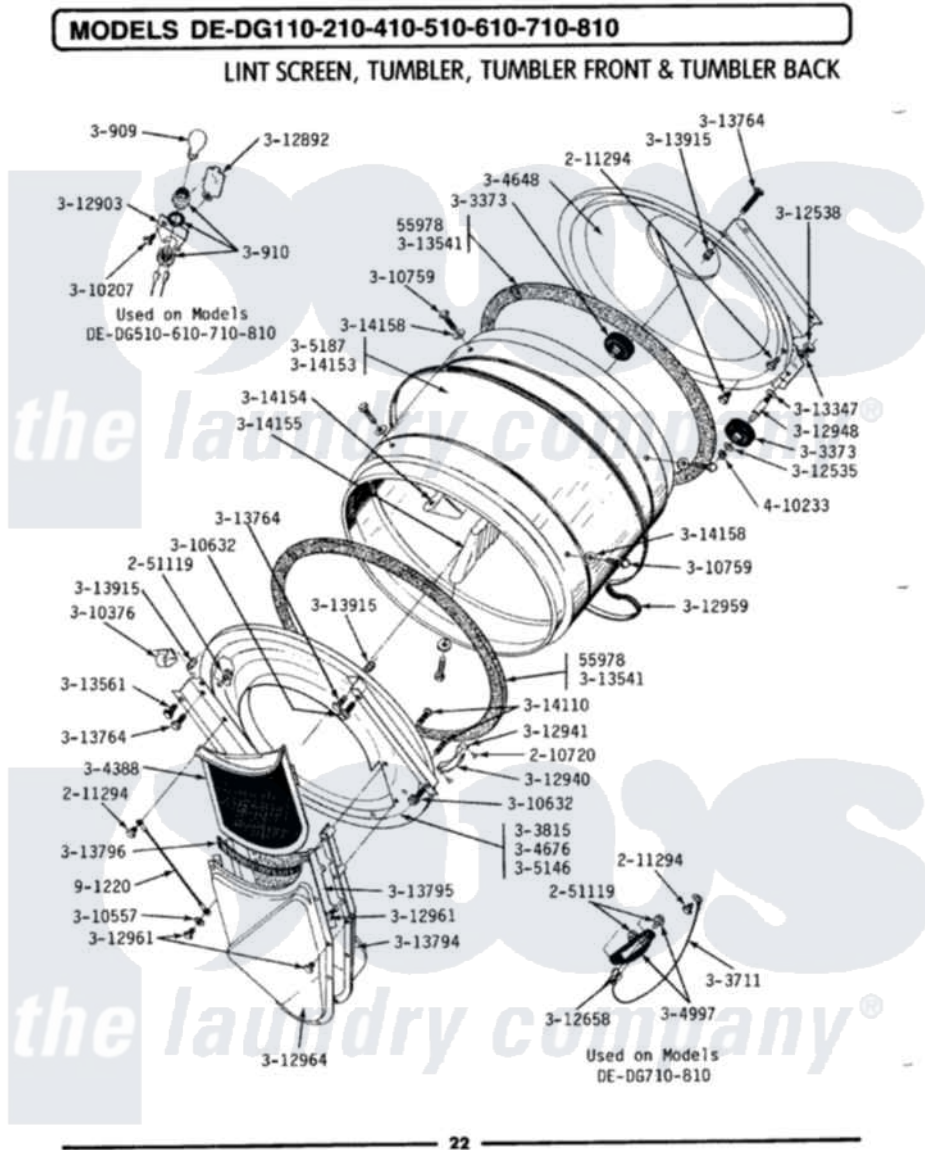

Maytag GDG210 08 - LINT SCREEN, TUMBLER (FRONT & BACK)

Maytag Residential Maytag GDG210 Dryer Parts Parts Diagram 08 - LINT SCREEN, TUMBLER (FRONT & BACK)
 Click on the part number to view part

Item	Original Part Number	Replaced By	Status	Part Description
1	Y055978			Rubber Adhesive, 2 Oz Tube
2	210720			Rivet, Bearing To Tumbler Frnt
3	211294	90767		Screw, 8A X 3/8 HeX Washer Head Tapping
4	Y251119	3177991		Screw
5	300909	8009		Bulb-Light
6	300910		Not Available	RECEPTACLE
7	Y303373	12001541		Drum Roller/Washer Assembly--W
8	Y303711			Sensor Ground Wire
9	Y303815	33001231		Front- Tumbler
10	Y304388	33001003		Screen, Lint
11	Y304648	33001106		Back, Tumbler
12	Y304676		Not Available	TUMBLER FRONT ASSEMBLY
13	304997			Sensor Assembly With Screws
14	Y305146	306708		Tumbler Front Assembly

15	305187		Not Available	TUMBLER W/BAFFLES
16	310207			Screw, No.6 X 1/4 Inch
17	Y310376			Clip, Door Switch Harness
18	310557			Washer
19	Y310632	1163839		Screw
20	Y310759			Screw, Tumbler Baffles
21	312535			Washer, Vault Mounting Brk.
22	312538	33001443		Nut, Hex
23	Y312658			Receptacle, Sensor Ground Wire
24	Y312892	33312892		Lens
25	312903		Not Available	LAMP BRACKET
26	312940	306508		Tumbler Bearing Kit ----W
27	312941	306508		Tumbler Bearing Kit ----W
28	Y312948	6-3129480		Shaft- Tumbler
29	Y312959			Poly "V" Belt For Tumbler
30	Y312961	W10116751		Screw
31	Y312964		Not Available	OUTLET DUCT - OUTER HALF
32	Y313347	312535		Washer, Vault Mounting Brk.
33	Y313541	33313541		Seal- Tumbler
34	Y313561			Screw----NA
35	313764		Not Available	SCREW
36	Y313794		Not Available	OUTLET GRID AND DUCT --- S
37	Y313795			Guide For Lint Screen
38	Y313796			Lint Seal
39	313915	31-3915		Tech Sheet
40	Y314110	33002917		Screw, No.10-16
41	Y314153		Not Available	TUMBLER No.
42	314154		Not Available	TUMBLER BAFFLE - SHORT
43	314155	33001004		Baffle, Tall
44	314158			Washer, Baffle To Tumbler
45	410233	9703438		Ring-Retrn
46	901220			Ground Wire