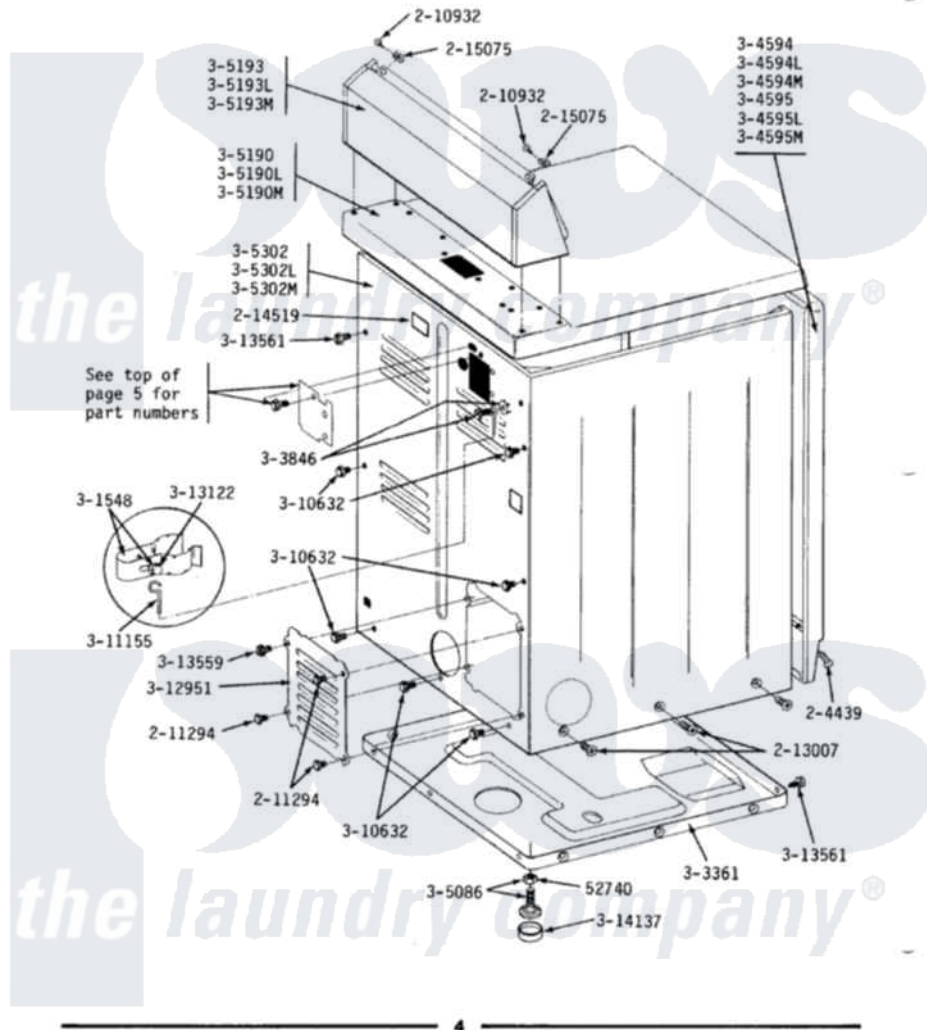

# Maytag GDG210 10 - REAR VIEW

**MODELS DE-DG110-210-410-510-610-710-810 REAR VIEW**

Maytag Residential Maytag GDG210 Dryer Parts Parts Diagram 10 - REAR VIEW

Click on the part number to view part

Item	Original Part Number	Replaced By	Status	Part Description
1	Y052740	<a href="#">62739</a>		Nut, Lock
NI	<a href="#">Y201808</a>			Converter
3	<a href="#">204439</a>			Screw And Fstner Assembly
4	<a href="#">210932</a>			Screw, No.8 X 9/16 Ctsk Note: Screw, Inlet Duct
5	211294	<a href="#">90767</a>		Screw, 8A X 3/8 HeX Washer Head Tapping
NI	<a href="#">211881</a>			Grommet, Cord Part Not Used- Gas Models Only
7	<a href="#">213007</a>			Xfor Cabinet See Cabinet, Back
8	214519			LABEL, ELECTRICAL INSTR. PART NOT USED-GAS MODELS ONLY
9	<a href="#">215075</a>			Fastener, Control Panel To Console
10	<a href="#">301548</a>			Clamp, Ground Wire
NI	302521		Not Available	CORD, POWER PART NOT USED-GAS MODELS ONLY

12	Y303361		Not Available	BASE ASSY. (UPPER & LOWER)
13	303846	<a href="#">22003781</a>		Screw, Ground Strap
16	304594M	<a href="#">3369903</a>		Dishrack
20	<a href="#">Y305086</a>			Adjustable Leg And Nut
23	305190M		Not Available	TOP COVER-HARVEST WHEAT
26	305193M		Not Available	CONSOLE-HARVEST WHEAT
29	305302M		Not Available	CABINET-HARVEST WHEAT
30	Y310632	<a href="#">1163839</a>		Screw
31	<a href="#">311155</a>			Ground Wire And Clamp
NI	Y312905		Not Available	COVER, TERMINAL
"	Y312951		Not Available	ACCESS COVER, BACK
"	<a href="#">313122</a>			Screw - Baffle To Tumbler
"	<a href="#">Y313559</a>			Screw
"	<a href="#">Y313561</a>			Screw---NA
"	<a href="#">Y314137</a>			Foot, Rubber