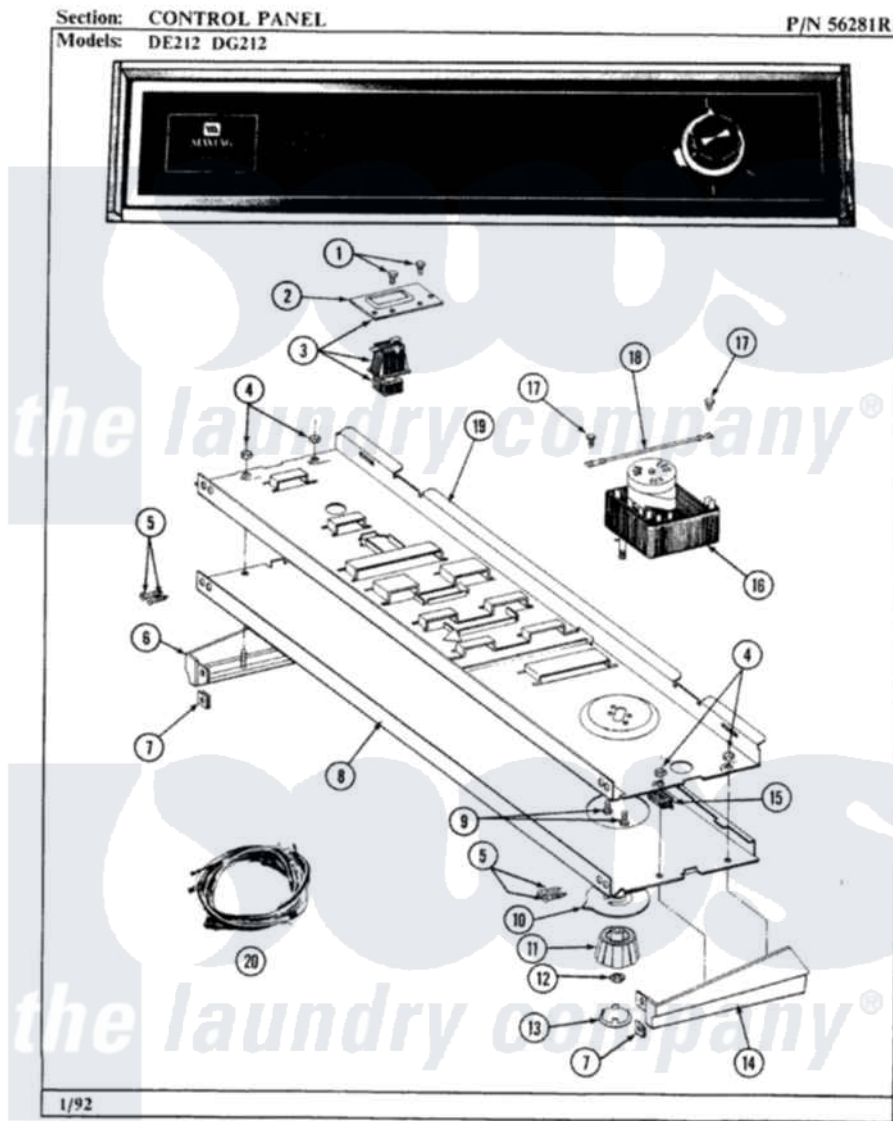

Maytag GDG212 01 - CONTROL PANEL

2

Maytag [Residential Maytag GDG212 Dryer Parts](#) Parts Diagram 01 - CONTROL PANEL
Click on the part number to view part

Item	Original Part Number	Replaced By	Status	Part Description
1	211168	W10139210		Screw, 8-18 X 5/16
2	314177		Not Available	BRACKET FOR START SWITCH
3	306533			Switch, Push/To/Start W/Bkt
4	214872			Palnut, End Cap Note: Nut, Lamp Holder
5	210932			Screw, No.8 X 9/16 Ctsk Note: Screw, Inlet Duct
6	214815			End Cap F/Control Panel-LH
7	214894			Fastener, End Cap
8	305880		Not Available	CONTROL PANEL
"	306380		Not Available	CONTROL PANEL
9	910708	488234		Screw 8-32 X 1/4
10	314422	33001500		Dial, Timer Indicator
11	314421			Knob For Timer
12	312273			Nut, Control Knob
13	215164		Not Available	CAP FOR KNOB

14	214816		End Cap F/Control Panel-RH
15	214897		Pad, Control Panel
16	305447	Not Available	TIMER
17	211294	90767	Screw, 8A X 3/8 HeX Washer Head Tapping
18	204807		Ground Wire, Supp. Plte To Top Cover
19	314184		Back Up Plate
20	306177		Main Wire Harness
"	306803	Not Available	WIRE HARNESS
"	305338		Main Wire Harness