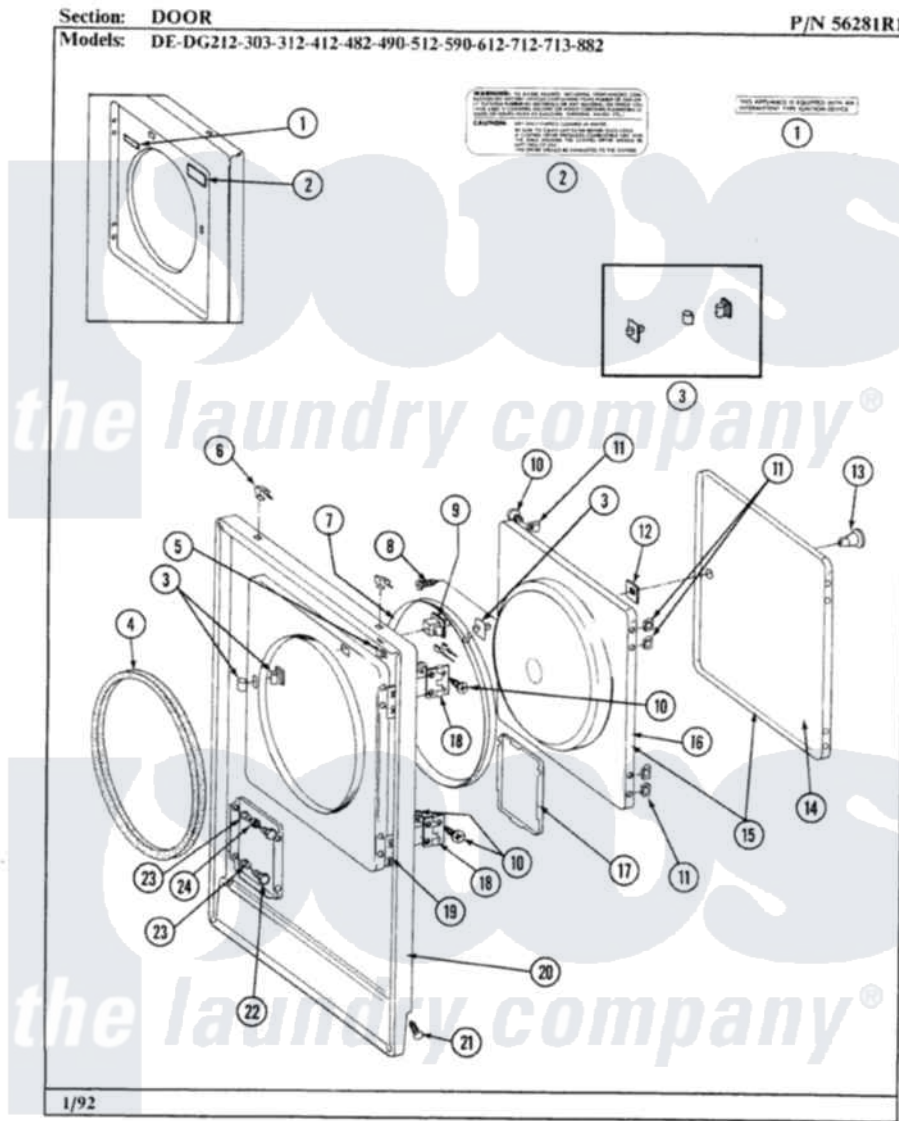

# Maytag GDG212 02 - DOOR

30

Maytag [Residential Maytag GDG212 Dryer Parts](#) Parts Diagram 02 - DOOR  
 Click on the part number to view part

Item	Original Part Number	Replaced By	Status	Part Description
1	314119		Not Available	GAS IGNITION LABEL
2	Y313927			INSTRUCTION LABEL
3	<a href="#">306436</a>			Door Latch Kit--W
4	<a href="#">314286</a>			Seal For Front Panel
5	<a href="#">Y310376</a>			Clip, Door Switch Harness
6	212982	<a href="#">22001650</a>		Fastener, Spring
7	<a href="#">314077</a>			Door Seal
8	314347	<a href="#">400021-1</a>		Screw
9	Y305753	<a href="#">W10169313</a>		Switch-Dor
10	<a href="#">Y314062</a>			Screw, Door Hinge And Panel
11	<a href="#">Y313910</a>			Clip, Door Liner To Outer Panel
12	<a href="#">Y313911</a>			Door Strike Retainer
13	303942		Not Available	KNOB AND SCREW
14	313908M		Not Available	DOOR PANEL-HARVEST WHEAT
15	304579M		Not Available	DOOR-HARVEST WHEAT

"	306668M		Not Available	DOOR, HARVEST WHEAT
16	305835		Not Available	INNER DOOR WITH KNOB & SCRE
"	306676		Not Available	INNER DOOR WITH KNOB
17	302542M		Not Available	ACCESS DOOR-HARVEST WHEAT
18	Y304577	<a href="#">33001230</a>		Hinge, Door
19	<a href="#">Y313907</a>			Fastener, Twin
20	304594M	<a href="#">3369903</a>		Dishrack
21	<a href="#">204439</a>			Screw And Fstner Assembly
22	212949	<a href="#">22001866</a>		Screw, Relay
23	312301		Not Available	BUSHING FOR ACCESS STUD
24	<a href="#">312369</a>			Sleeve, Access Panel Stud Part Not Used