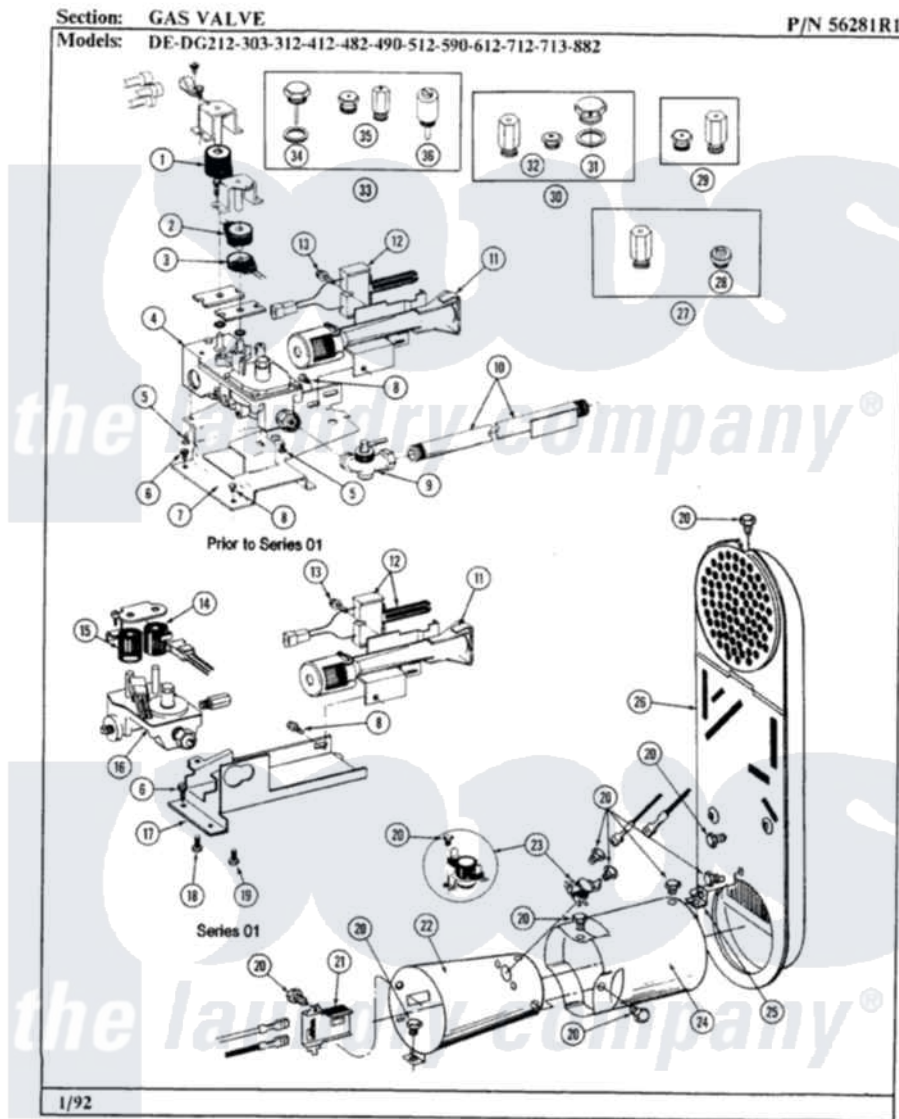

# Maytag GDG212 05 - GAS VALVE

38

Maytag [Residential Maytag GDG212 Dryer Parts](#) Parts Diagram 05 - GAS VALVE

[Click on the part number to view part](#)

Item	Original Part Number	Replaced By	Status	Part Description
1	<a href="#">305603</a>			Secondary Coil
2	<a href="#">305604</a>			Holding Coil
3	<a href="#">305605</a>			Booster Coil
4	<a href="#">W10116794</a>			Gas Valve
5	<a href="#">211410</a>			Screw, HeX Head No.8 X 3/8 Inch
6	<a href="#">Y313561</a>			Screw---NA
7	<a href="#">312929</a>			Gas Valve Bracket
8	Y310632	<a href="#">1163839</a>		Screw
9	<a href="#">Y303349</a>			Angle Shut-Off, Gas Valve
10	Y303383	<a href="#">33001735</a>		Pipe And Bracket Assembly Series 18 Not Needed Use Vavle
11	304974	<a href="#">33002793</a>		Burner Assembly
12	304970	<a href="#">4391996</a>		Ignitor
13	<a href="#">304971</a>			Screw Note: Screw, Igniter
14	306105	<a href="#">694540</a>		Coil, 60 Hz