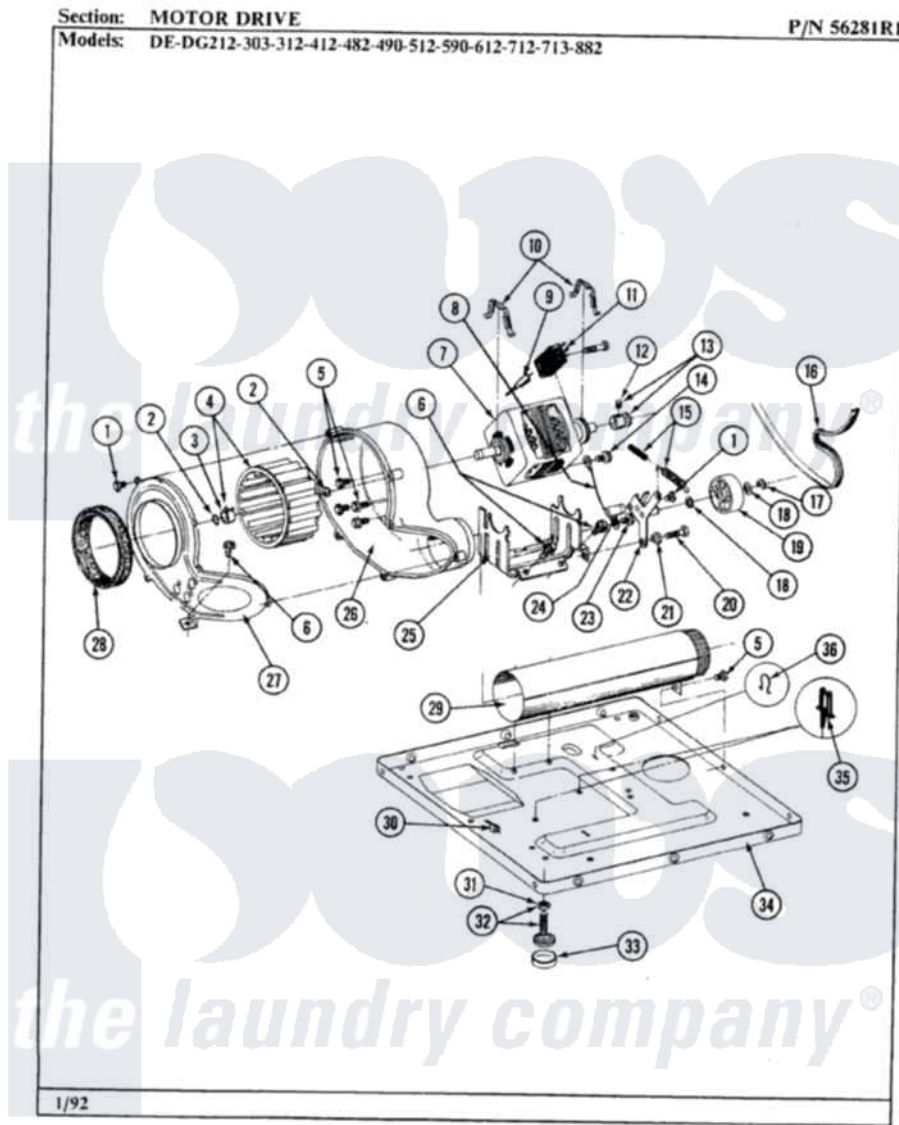

# Maytag GDG212 07 - MOTOR DRIVE

-40

Maytag [Residential Maytag GDG212 Dryer Parts](#) Parts Diagram 07 - MOTOR DRIVE  
 Click on the part number to view part

Item	Original Part Number	Replaced By	Status	Part Description
1	Y312961	<a href="#">W10116751</a>		Screw
2	410233	<a href="#">9703438</a>		Ring-Retrn
3	<a href="#">312967</a>			Clamp, Blower Housing
4	<a href="#">Y303836</a>			Blower Wheel Assembly And Clamp
5	Y310632	<a href="#">1163839</a>		Screw
6	<a href="#">Y313561</a>			Screw---NA
7	Y303358	<a href="#">W10410999</a>		Motor-Drive
8	<a href="#">901220</a>			Ground Wire
9	306448		Not Available	WIRE
10	<a href="#">Y015825</a>			Clip, Motor To Motor Support
11	Y303877		Not Available	SWITCH, MOTOR EXTERNAL START No.303358-2, No.303358-4, 303358-7
"	<a href="#">Y303879</a>			Switch, Motor External Start
"	306207		Not Available	(PROD. No.303358-8 & No.303358-9)
12	<a href="#">Y053241</a>			Set Screw, Motor Pulley