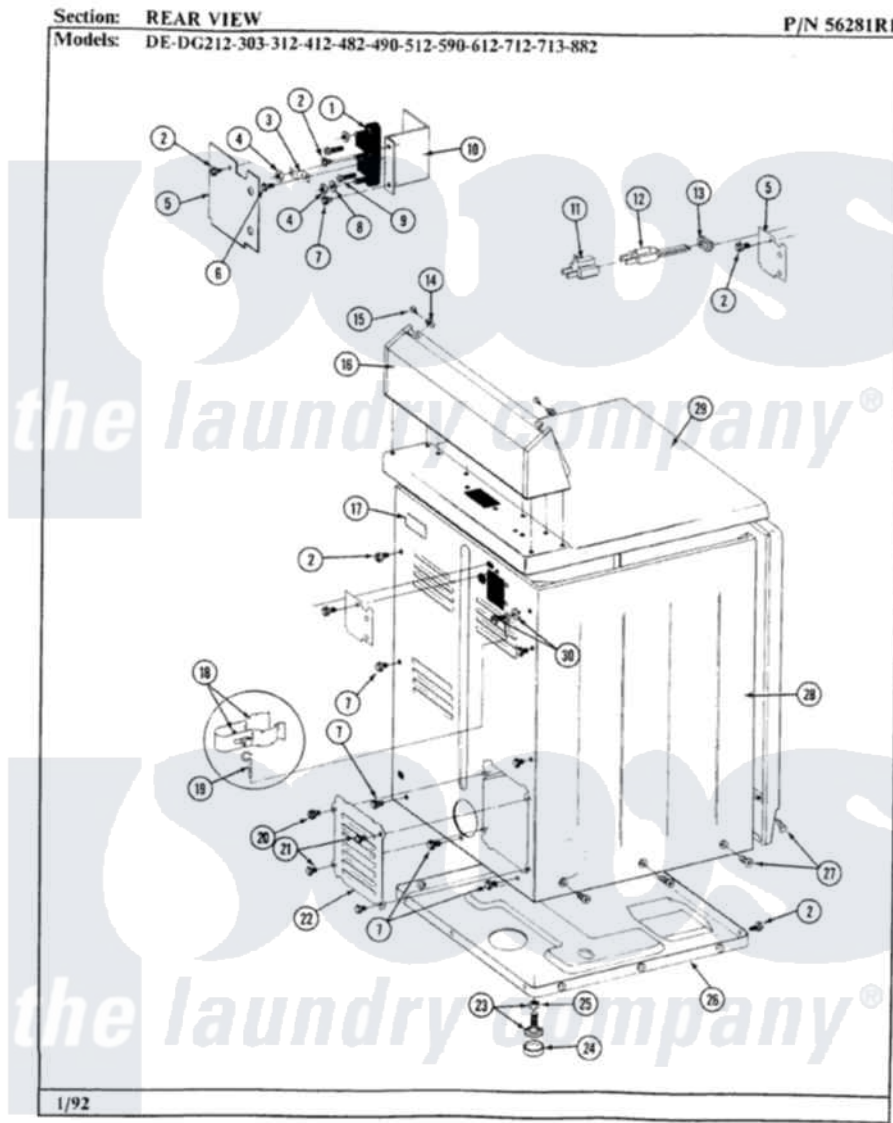

Maytag GDG212 09 - REAR VIEW

28

Maytag [Residential Maytag GDG212 Dryer Parts](#) Parts Diagram 09 - REAR VIEW
 Click on the part number to view part

Item	Original Part Number	Replaced By	Status	Part Description
2	Y313561			Screw---NA
5	Y312905		Not Available	COVER, TERMINAL
7	Y310632	1163839		Screw
11	Y201808			Converter
12	302521		Not Available	CORD, POWER PART NOT USED-GAS MODELS ONLY
13	211881			Grommet, Cord Part Not Used-Gas Models Only
14	215075			Fastener, Control Panel To Console
15	210932			Screw, No.8 X 9/16 Ctsk Note: Screw, Inlet Duct
16	305193M		Not Available	CONSOLE-HARVEST WHEAT
17	214519			LABEL, ELECTRICAL INSTR. PART NOT USED-GAS MODELS ONLY
18	301548			Clamp, Ground Wire
19	311155			Ground Wire And Clamp
20	Y313559			Screw

21	211294	90767	Screw, 8A X 3/8 HeX Washer Head Tapping
22	Y312951	Not Available	ACCESS COVER, BACK
23	Y305086		Adjustable Leg And Nut
24	Y314137		Foot, Rubber
25	Y052740	62739	Nut, Lock
26	Y303361	Not Available	BASE ASSY. (UPPER & LOWER)
27	213007		Xfor Cabinet See Cabinet, Back
28	305193M	Not Available	CONSOLE-HARVEST WHEAT
29	307104M	Not Available	TOP COVER ASSY
30	303846	22003781	Screw, Ground Strap