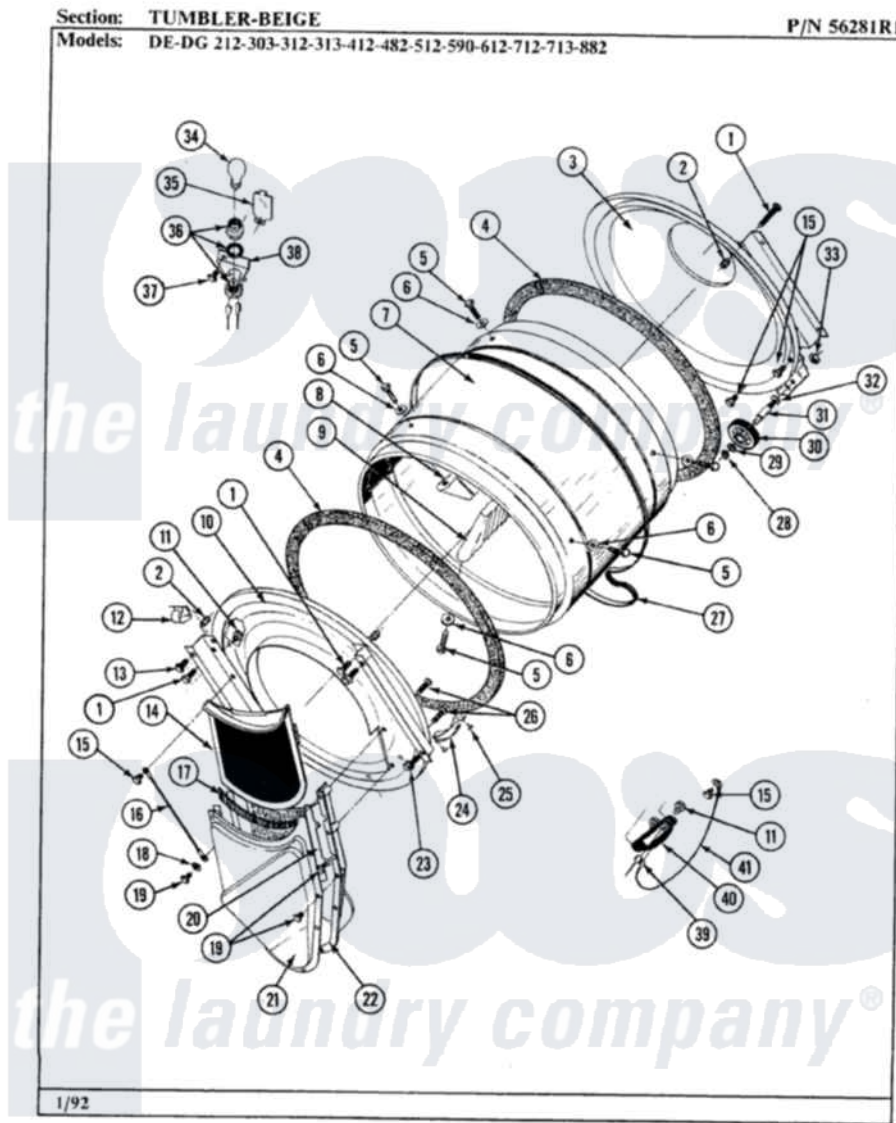

# Maytag GDG212 10 - TUMBLER-BEIGE

34

Maytag [Residential Maytag GDG212 Dryer Parts](#) Parts Diagram 10 - TUMBLER-BEIGE  
 Click on the part number to view part

Item	Original Part Number	Replaced By	Status	Part Description
1	313764		Not Available	SCREW
2	313915	<a href="#">31-3915</a>		Tech Sheet
3	Y306660	<a href="#">33001106</a>		Back, Tumbler
4	<a href="#">314820</a>			Seal, Tumbler
5	<a href="#">Y310759</a>			Screw, Tumbler Baffles
6	<a href="#">314158</a>			Washer, Baffle To Tumbler
7	314802		Not Available	TUMBLER W/OUT BAFFLES
"	306663		Not Available	TUMBLER W/BAFFLES
8	314803	<a href="#">33001012</a>		Baffle
9	314804	<a href="#">33001004</a>		Baffle, Tall
10	306670		Not Available	TUMBLER FRONT----NA
12	<a href="#">Y310376</a>			Clip, Door Switch Harness
13	<a href="#">Y313561</a>			Screw----NA
14	Y306666	<a href="#">33001003</a>		Screen, Lint
15	211294	<a href="#">90767</a>		Screw, 8A X 3/8 HeX Washer Head Tapping
16	<a href="#">205810</a>			Wire, Ground

17	<a href="#">Y313796</a>		Lint Seal
18	<a href="#">310557</a>		Washer
19	Y312961	<a href="#">W10116751</a>	Screw
20	<a href="#">Y313795</a>		Guide For Lint Screen
21	Y312964	Not Available	OUTLET DUCT - OUTER HALF
22	306656	Not Available	OUTLET DUCT & GRID ASSEMBLY
"	306657	Not Available	OUTLET DUCT & GRID
23	Y310632	<a href="#">1163839</a>	Screw
24	<a href="#">306508</a>		Tumbler Bearing Kit ----W
25	<a href="#">210720</a>		Rivet, Bearing To Tumbler Fmt
26	Y314110	<a href="#">33002917</a>	Screw, No.10-16
27	<a href="#">Y312959</a>		Poly "V" Belt For Tumbler
28	410233	<a href="#">9703438</a>	Ring-Retrn
29	<a href="#">312535</a>		Washer, Vault Mounting Brk.
30	Y303373	<a href="#">12001541</a>	Drum Roller/Washer Assembly--W
31	Y312948	<a href="#">6-3129480</a>	Shaft- Tumbler
32	Y313347	<a href="#">312535</a>	Washer, Vault Mounting Brk.
33	312538	<a href="#">33001443</a>	Nut, Hex