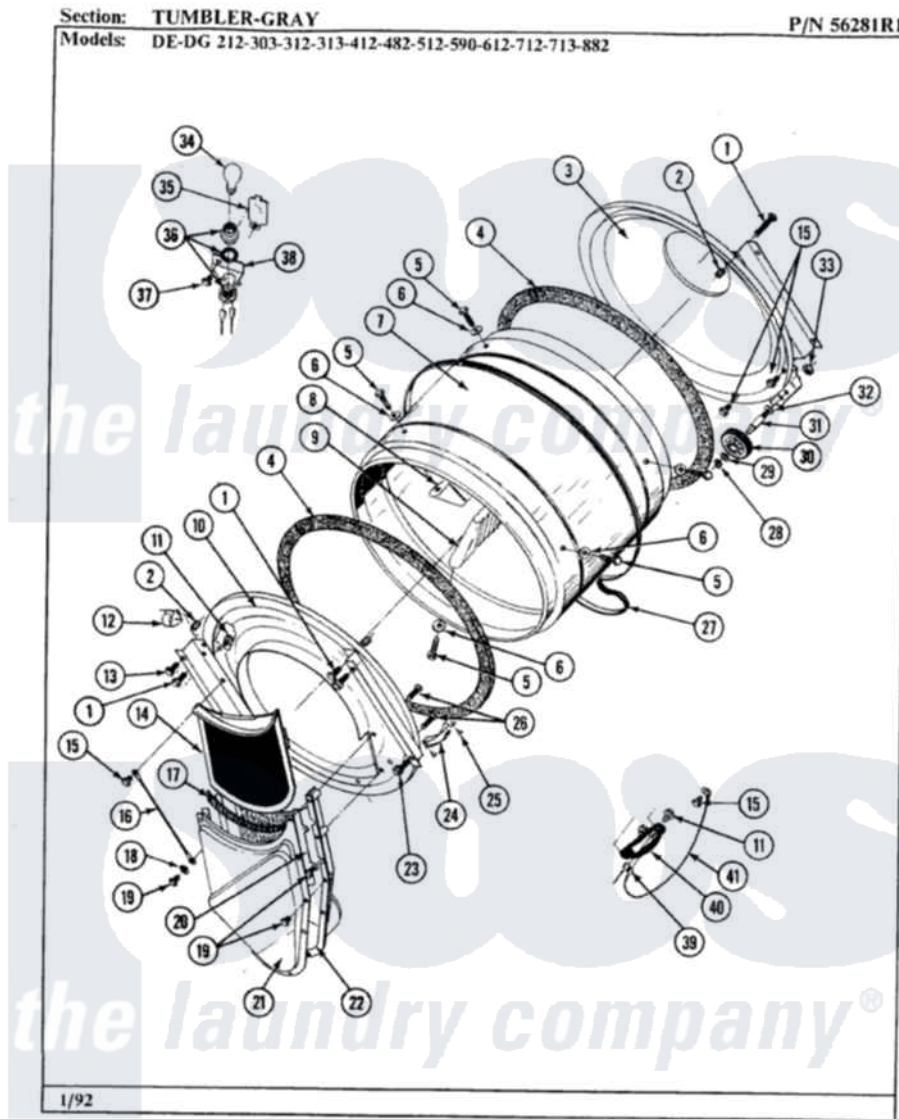

Maytag GDG212 11 - TUMBLER-GRAY

32

Maytag Residential Maytag GDG212 Dryer Parts Parts Diagram 11 - TUMBLER-GRAY
 Click on the part number to view part

Item	Original Part Number	Replaced By	Status	Part Description
1	313764		Not Available	SCREW
2	313915	31-3915		Tech Sheet
3	Y306660	33001106		Back, Tumbler
4	Y313541	33313541		Seal- Tumbler
5	Y310759			Screw, Tumbler Baffles
6	314158			Washer, Baffle To Tumbler
7	305187		Not Available	TUMBLER W/BAFFLES
"	Y314153		Not Available	TUMBLER No.
8	314154		Not Available	TUMBLER BAFFLE - SHORT
9	314155	33001004		Baffle, Tall
10	Y303815	33001231		Front- Tumbler
12	Y310376			Clip, Door Switch Harness
13	Y313561			Screw---NA
14	Y304388	33001003		Screen, Lint
15	211294	90767		Screw, 8A X 3/8 HeX Washer Head Tapping
16	205810			Wire, Ground

17	Y313796		Lint Seal
18	310557		Washer
19	Y312961	W10116751	Screw
20	Y313795		Guide For Lint Screen
21	Y312964	Not Available	OUTLET DUCT - OUTER HALF
22	Y304810	Not Available	OUTLET DUCT ASSEMBLY---S
23	Y310632	1163839	Screw
24	306508		Tumbler Bearing Kit ---W
25	210720		Rivet, Bearing To Tumbler Fmt
26	Y314110	33002917	Screw, No.10-16
27	Y312959		Poly "V" Belt For Tumbler
28	410233	9703438	Ring-Retrn
29	312535		Washer, Vault Mounting Brk.
30	Y303373	12001541	Drum Roller/Washer Assembly--W
31	Y312948	6-3129480	Shaft- Tumbler
32	Y313347	312535	Washer, Vault Mounting Brk.
33	312538	33001443	Nut, Hex