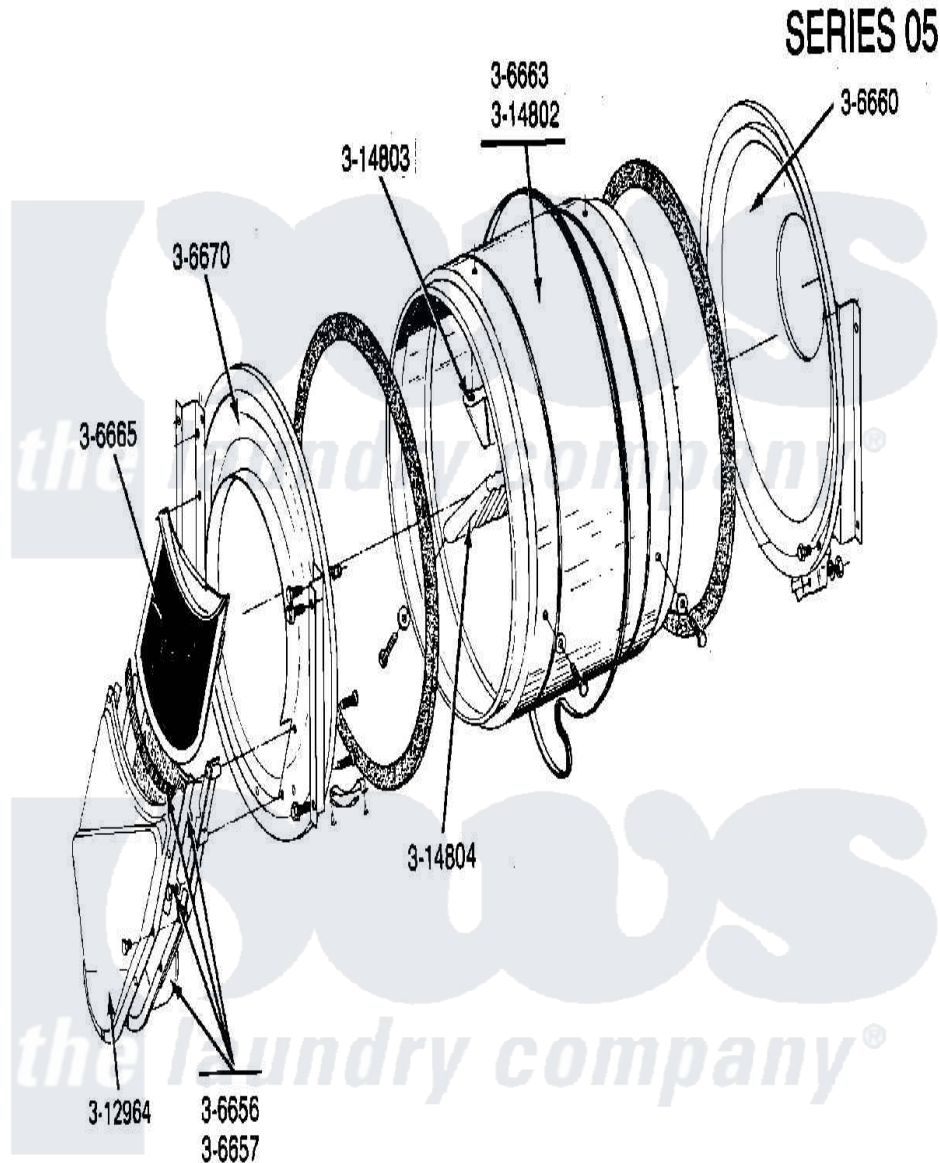

Maytag GDG23CD 06 - TUMBLER (FRONT & BACK)(SERIES 05)

Maytag Residential Maytag GDG23CD Dryer Parts Parts Diagram 06 - TUMBLER (FRONT & BACK)(SERIES 05)
 Click on the part number to view part

Item	Original Part Number	Replaced By	Status	Part Description
001	306656		Not Available	OUTLET DUCT & GRID ASSEMBLY
002	306657		Not Available	OUTLET DUCT & GRID
003	Y306660	33001106		Back, Tumbler
004	306663		Not Available	TUMBLER W/BAFFLES
005	Y306665	33001003		Screen, Lint
NI	NLA		Not Available	TUMBLER FRONT---NA
007	314802		Not Available	TUMBLER W/OUT BAFFLES
008	314803	33001012		Baffle
009	314804	33001004		Baffle, Tall