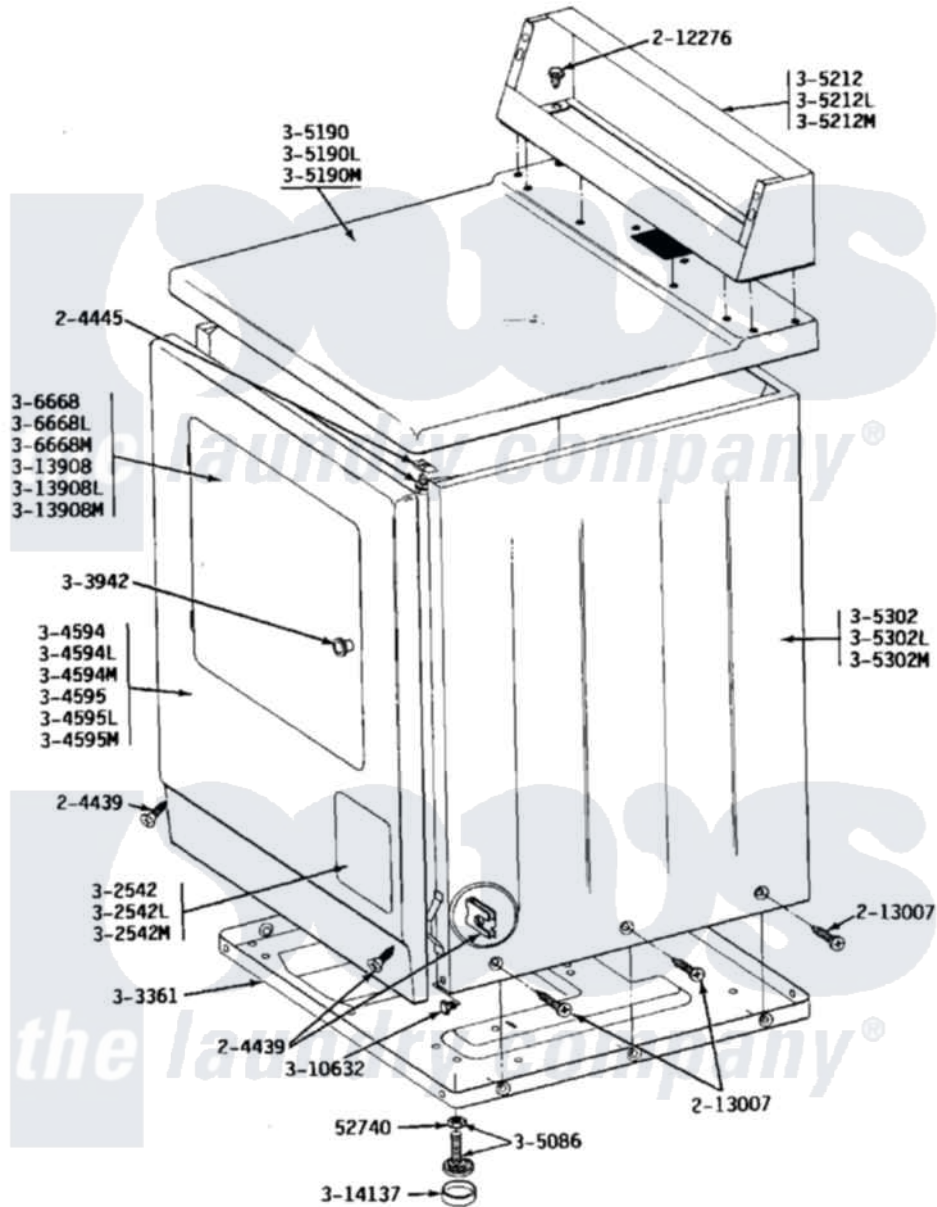

# Maytag GDG24CA 01 - FRONT VIEW

Maytag Residential Maytag GDG24CA Dryer Parts Parts Diagram 01 - FRONT VIEW

Click on the part number to view part

Item	Original Part Number	Replaced By	Status	Part Description
001	Y052740	<a href="#">62739</a>		Nut, Lock
002	<a href="#">204439</a>			Screw And Fstner Assembly
003	<a href="#">204445</a>			Screw And Fastener Assembly
004	212276	<a href="#">W10116760</a>		Screw
005	<a href="#">213007</a>			Xfor Cabinet See Cabinet, Back
NI	NLA		Not Available	ACCESS DOOR (WHITE)
"	NLA		Not Available	ACCESS DOOR-ALMOND
"	NLA		Not Available	ACCESS DOOR-HARVEST WHEAT
009	Y303361		Not Available	BASE ASSY. (UPPER & LOWER)
NI	NLA		Not Available	KNOB AND SCREW
"	NLA		Not Available	FRONT PANEL-WHITE
"	NLA		Not Available	FRONT PANEL-ALMOND
"	NLA		Not Available	FRONT PANEL-HARVEST WHEAT
017	<a href="#">Y305086</a>			Adjustable Leg And Nut

018	Y305190	<a href="#">307104</a>	Top Cover Assembly
NI	NLA	Not Available	TOP COVER-ALMOND
"	NLA	Not Available	TOP COVER-HARVEST WHEAT
"	NLA	Not Available	CONSOLE-WHITE
"	NLA	Not Available	CONSOLE-ALMOND
"	NLA	Not Available	CONSOLE-HARVEST WHEAT
"	NLA	Not Available	CABINET-WHITE
"	NLA	Not Available	CABINET-ALMOND
"	NLA	Not Available	CABINET-HARVEST WHEAT
027	Y306668		DOOR (WHT)
NI	NLA	Not Available	DOOR-ALMOND
"	NLA	Not Available	DOOR-HARVEST WHEAT
030	Y310632	<a href="#">1163839</a>	Screw
031	Y313908		DOOR PANEL-WHITE
NI	NLA	Not Available	DOOR PANEL-ALMOND
"	NLA	Not Available	DOOR PANEL-HARVEST WHEAT
034	<a href="#">Y314137</a>		Foot, Rubber