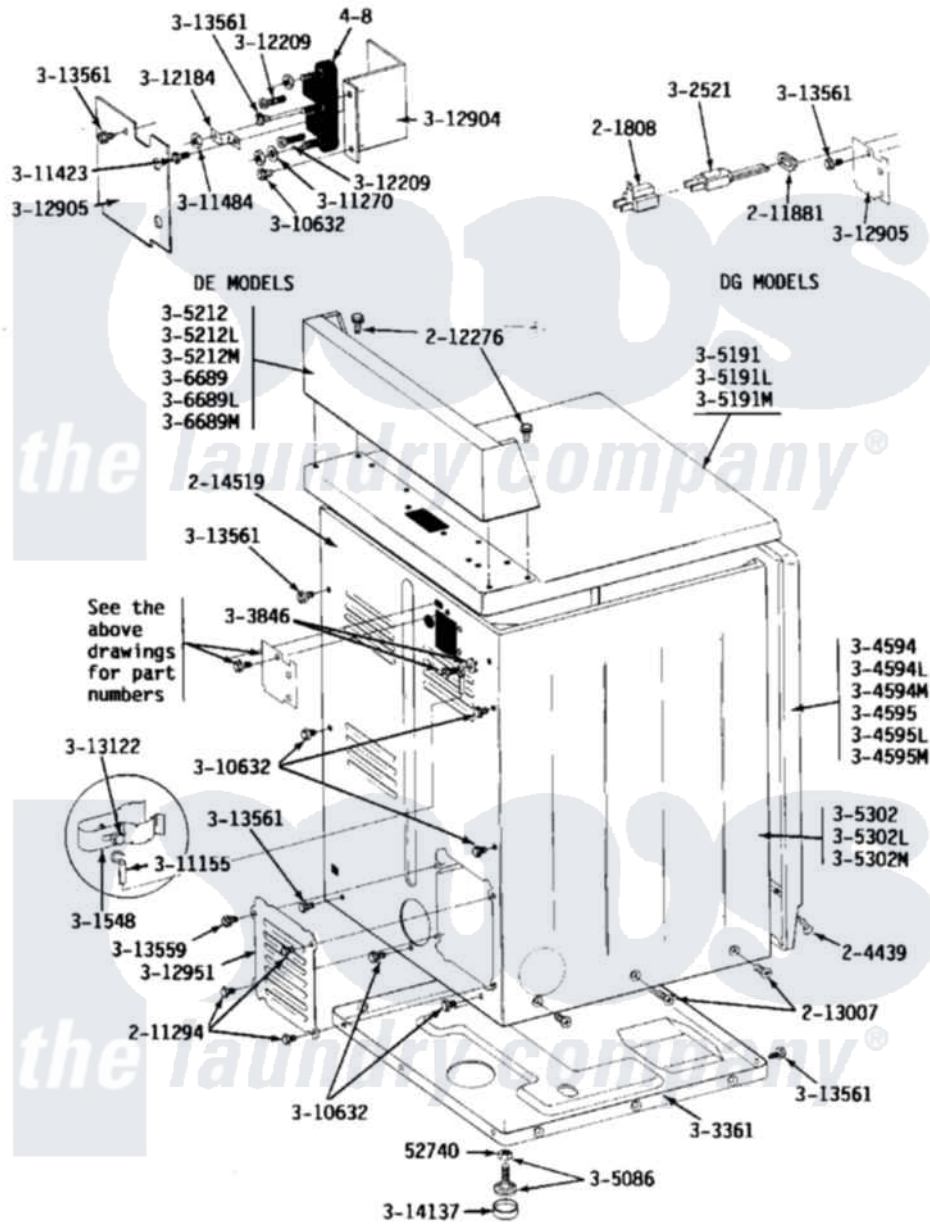

Maytag GDG24CA 03 - REAR VIEW

Maytag [Residential Maytag GDG24CA Dryer Parts](#) Parts Diagram 03 - REAR VIEW
 Click on the part number to view part

Item	Original Part Number	Replaced By	Status	Part Description
001	Y052740	62739		Nut, Lock
002	Y201808			Converter
003	204439			Screw And Fstner Assembly
004	211294	90767		Screw, 8A X 3/8 HeX Washer Head Tapping
005	211881			Grommet, Cord Part Not Used-Gas Models Only
006	212276	W10116760		Screw
007	213007			Xfor Cabinet See Cabinet, Back
008	214519			LABEL, ELECTRICAL INSTR. PART NOT USED-GAS MODELS ONLY
009	301548			Clamp, Ground Wire
010	302521		Not Available	CORD, POWER PART NOT USED-GAS MODELS ONLY
011	Y303361		Not Available	BASE ASSY. (UPPER & LOWER)
NI	NLA		Not Available	SCREW & WASHER ASSY.

"	NLA	Not Available	FRONT PANEL-WHITE
"	NLA	Not Available	FRONT PANEL-ALMOND
"	NLA	Not Available	FRONT PANEL-HARVEST WHEAT
019	Y305086		Adjustable Leg And Nut
021	Y305191	Not Available	TOP COVER-WHITE
NI	NLA	Not Available	TOP COVER-ALMOND
"	NLA	Not Available	TOP COVER-HARVEST WHEAT
"	NLA	Not Available	CONSOLE-WHITE
"	NLA	Not Available	CONSOLE-ALMOND
"	NLA	Not Available	CONSOLE-HARVEST WHEAT
"	NLA	Not Available	CABINET-WHITE
"	NLA	Not Available	CABINET-ALMOND
"	NLA	Not Available	CABINET-HARVEST WHEAT
"	NLA	Not Available	CONTROL COVER (WHT)
"	NLA	Not Available	CONTROL COVER ASSY---NA
"	NLA	Not Available	CONTROL COVER ASSY
034	311155		Ground Wire And Clamp
041	Y312905	Not Available	COVER, TERMINAL
042	Y312951	Not Available	ACCESS COVER, BACK
043	313122		Screw - Baffle To Tumbler
044	Y313559		Screw