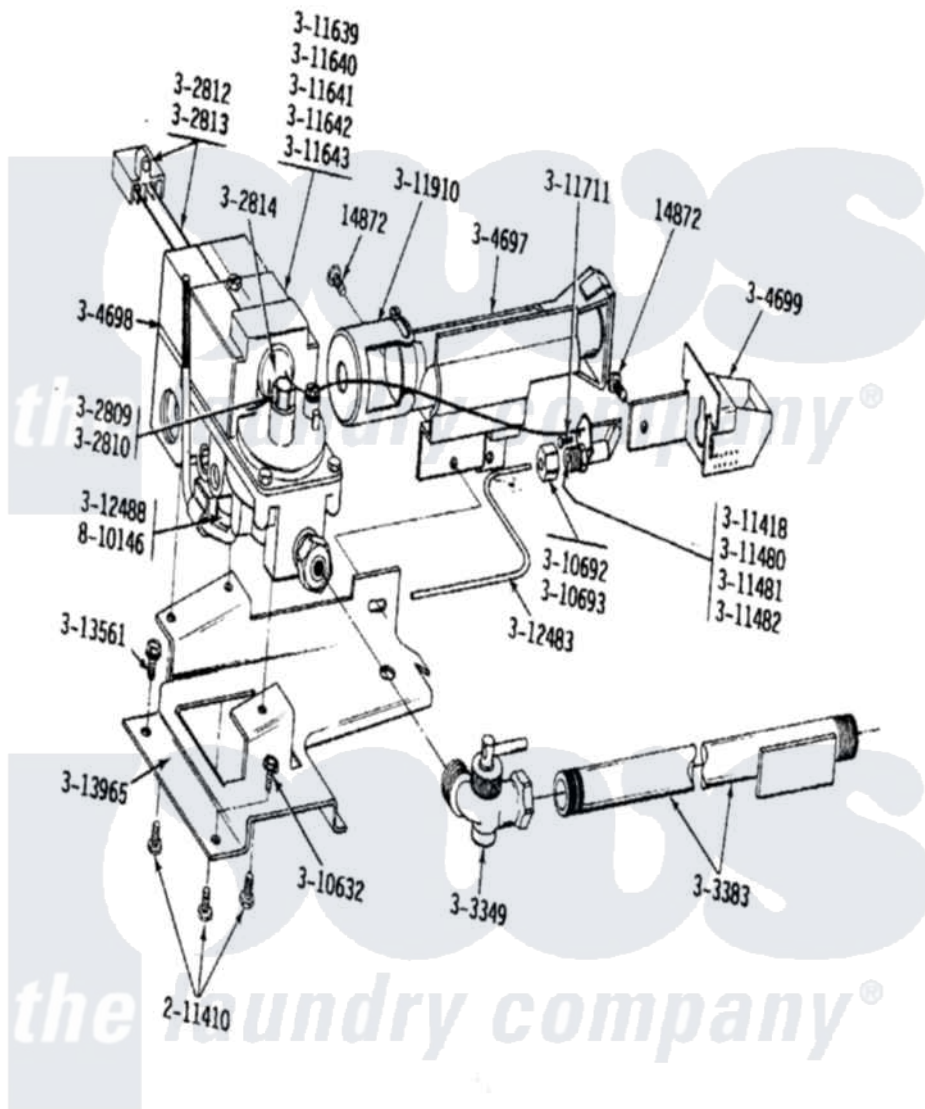

Maytag GDG24CA 08 - 50HZ GAS VALVE

Maytag Residential Maytag GDG24CA Dryer Parts Parts Diagram 08 - 50HZ GAS VALVE
 Click on the part number to view part

Item	Original Part Number	Replaced By	Status	Part Description
001	Y014872			Screw, Coin Meter Stop -
NI	NLA		Not Available	SCREW, HEX HD No.8 X 3/8 INCH
"	NLA		Not Available	CONVERSION KIT (NAT.TO LPG)
"	301539			Conversion Kit
"	NLA		Not Available	SCREW ASSEMBLY, LEAK LIMIT
"	NLA		Not Available	SCREW ASSM - BLUE BLOCK OPE
007	Y302812			Main Burner Solenoid
008	Y302813		Not Available	MAIN BURN. SOLENOID (240-50)
NI	NLA		Not Available	PILOT WITH PRESSURE SWITCH
010	Y303349			Angle Shut-Off, Gas Valve
011	Y303383	33001735		Pipe And Bracket Assembly Series 18 Not Needed Use Vavle

012	Y304697			BURNER ASSEMBLY
013	Y304698		Not Available	GAS VALVE (240-50)
NI	NLA		Not Available	PILOT SHIELD ASSEMBLY
015	Y310632	1163839		Screw
016	310692		Not Available	COMPRESSION NUT
017	Y310693		Not Available	COMPRESSION SLEEVE
018	Y311418			Pilot Orifice
019	Y311480			Pilot Orifice
NI	NLA		Not Available	PILOT ORIFICE (MFG.)
021	Y311482			Pilot Orifice
022	Y311639	63-3570		Burner Orifice
NI	NLA		Not Available	ORIFICE FOR MAIN BURNER
"	NLA		Not Available	ORIFICE FOR MAIN BURNER
"	NLA		Not Available	ORIFICE, MAIN BURNER (MFG)
"	NLA		Not Available	ORIFICE FOR MAIN BURNER
027	Y311711			Screw, Fuse Block
NI	NLA		Not Available	AIR SHUTTER
029	Y312483			PILOT TUBE
NI	NLA		Not Available	GASKET FOR PILOT
031	Y313561			Screw---NA
NI	NLA		Not Available	GAS CONTROL BRACKET
"	NLA		Not Available	GAS BURNER INSTRUCT LABEL
"	NLA		Not Available	SCREW