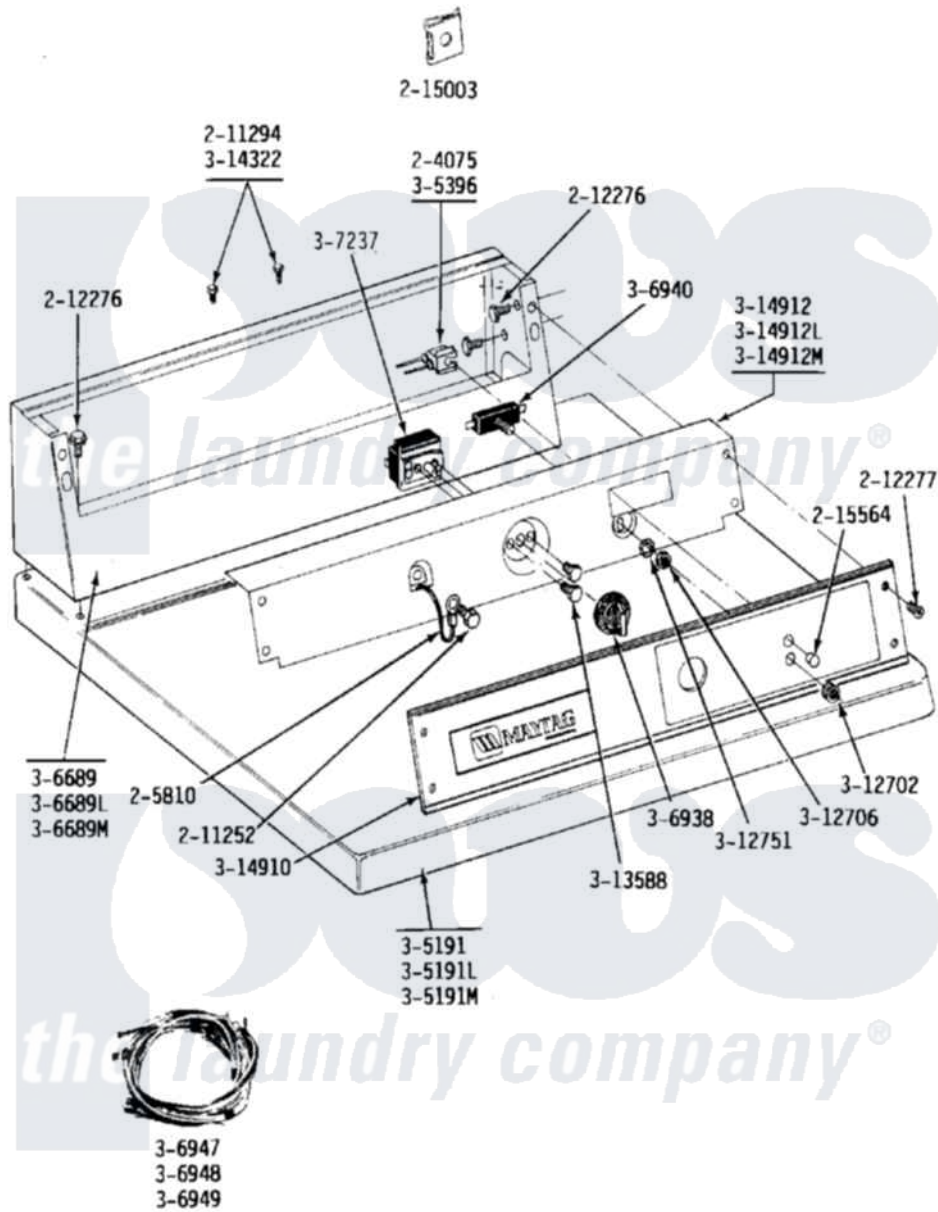

Maytag GDG24CM 01 - CM CONTROL PANEL

Maytag [Residential Maytag GDG24CM Dryer Parts](#) Parts Diagram 01 - CM CONTROL PANEL
 Click on the part number to view part

Item	Original Part Number	Replaced By	Status	Part Description
001	204075		Not Available	PILOT LAMP (DG MODELS ONLY)
002	205810			Wire, Ground
003	211252			Screw, Ground Wire
004	211294	90767		Screw, 8A X 3/8 HeX Washer Head Tapping
005	212276	W10116760		Screw
006	212277			Screw, No.8 X 1/2 Inch
007	215003			Fastener, Panel And Bracket
008	215564			Lens, Indicator Light
009	Y305191		Not Available	TOP COVER-WHITE
NI	NLA		Not Available	TOP COVER-ALMOND
"	NLA		Not Available	TOP COVER-HARVEST WHEAT
"	NLA		Not Available	CONTROL COVER (WHT)
"	NLA		Not Available	CONTROL COVER ASSY---NA
"	NLA		Not Available	CONTROL COVER ASSY

"	306938		Knob, Selector Switch
016	307237	W10327105	Switch, Cycle Selection
018	306940	W10149462	Switch, Push-To-Start
NI	NLA	Not Available	MAIN WIRE HARNESS - DG
022	Y312702		Knurled Nut, Start Switch
023	Y312706	422617	Nut
024	312751		Lockwasher, Start Switch
025	Y313588	488234	Screw 8-32 X 1/4
026	Y314322	211251	Screw, Transformer
NI	NLA	Not Available	CONTROL PANEL COMMERCIAL DRYER
028	314912	Not Available	BRACKET, CONTROL PANEL (WHT)
NI	NLA	Not Available	BACK UP PLATE-ALMOND
"	NLA	Not Available	BACK UP PLATE-HARVEST WHEAT