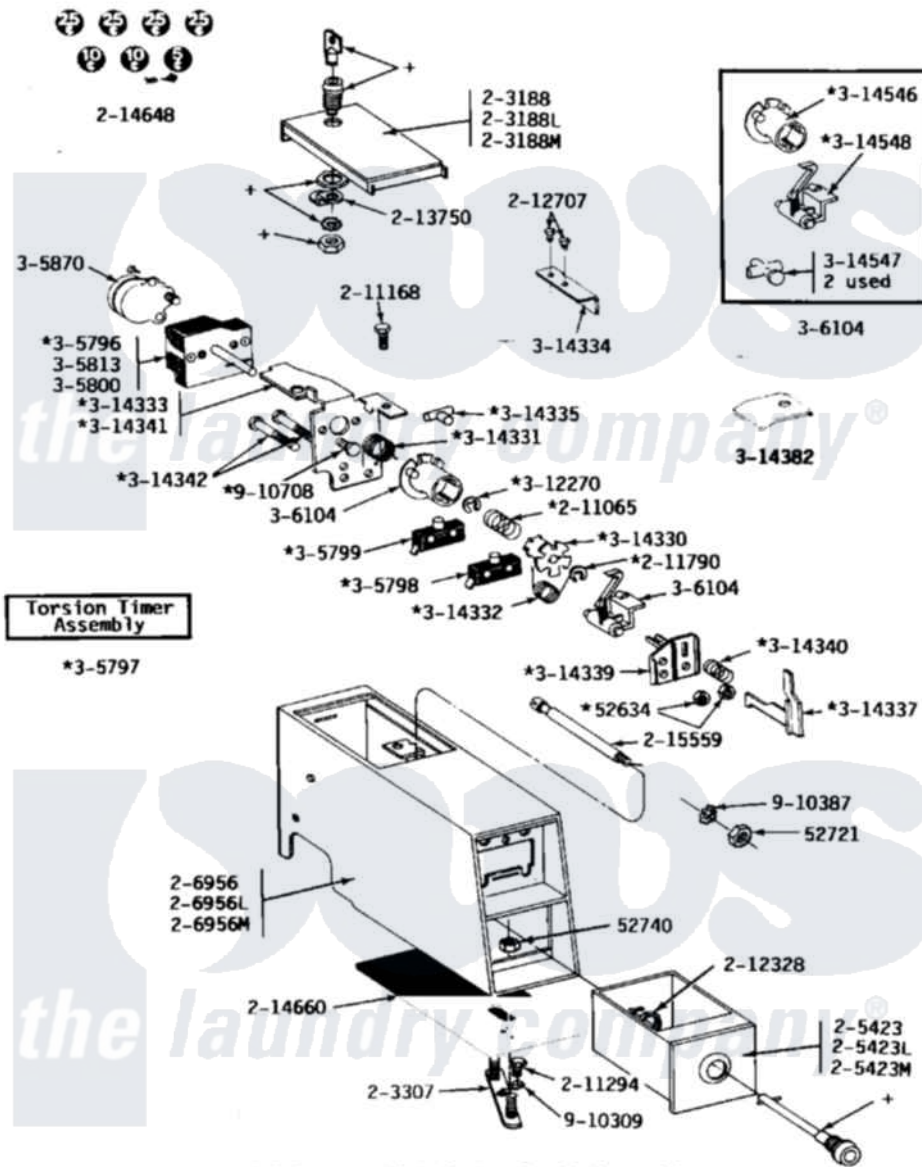

Maytag GDG24CM 02 - CM CONTROL PANEL/COIN BOX

+Contact your commercial laundry distributor for locks and keys.

Maytag Residential Maytag GDG24CM Dryer Parts Parts Diagram 02 - CM CONTROL PANEL/COIN BOX
 Click on the part number to view part

Item	Original Part Number	Replaced By	Status	Part Description
001	Y052634	701719		Nut, Hex
002	Y052721			Nut, Terminal Block Plate
003	Y052740	62739		Nut, Lock
004	203188		Not Available	TIMER ACCESS DOOR (WHT)
005	203188L		Not Available	ACCESS DOOR-ALMOND
006	203188M		Not Available	ACCESS DOOR-HARVEST WHEAT
NI	NLA		Not Available	MTG. STRAP---NA
008	205423	208883		Coin Box K
009	205423L	208883		Coin Box K
010	205423M	208883		Coin Box K
011	206956	22001405		Case, Coin Slide
012	206956L	22001405		Case, Coin Slide
013	206956M	22001405		Case, Coin Slide
014	211065			Spring, Index Wheel
015	211168	W10139210		Screw, 8-18 X 5/16