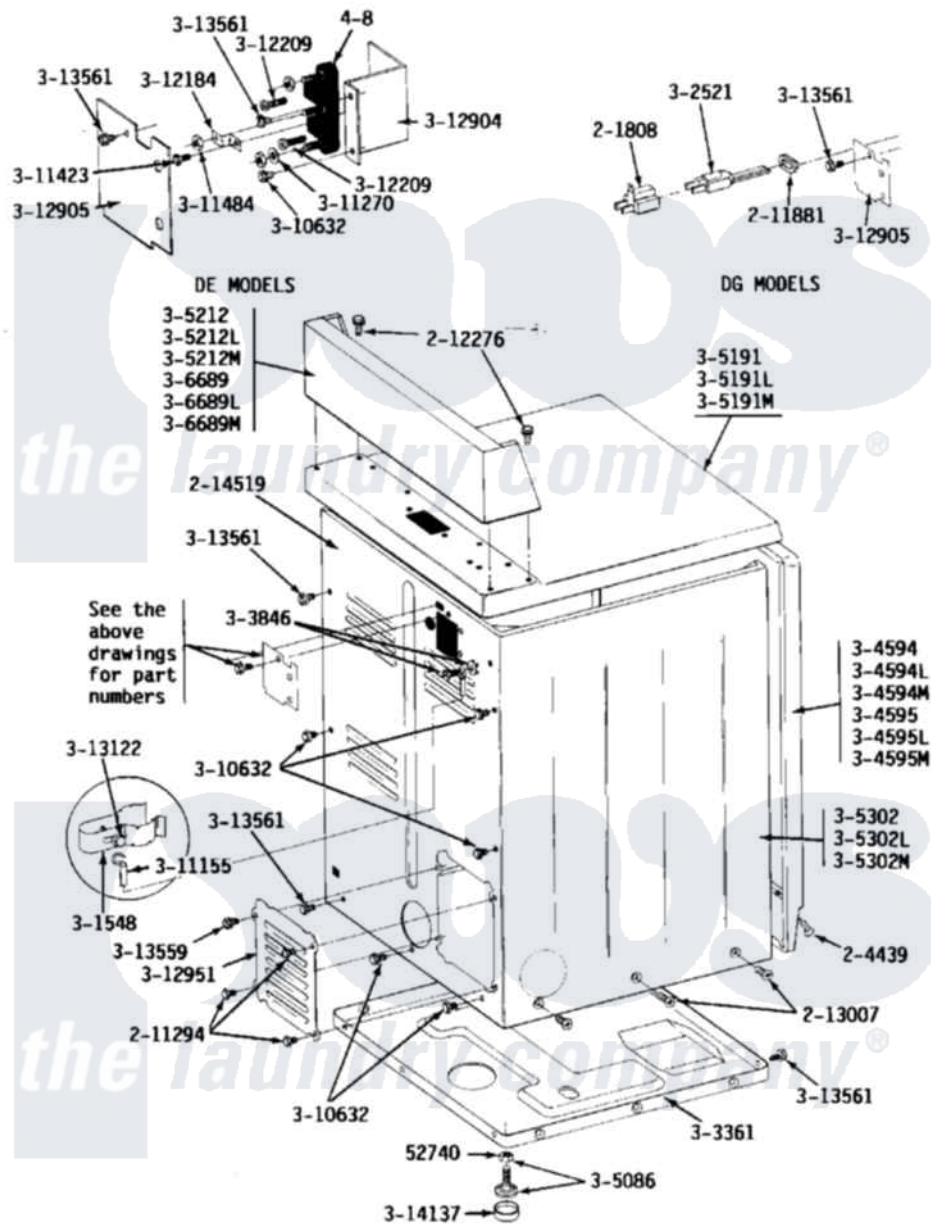

Maytag GDG24CM 03 - REAR VIEW

Maytag [Residential Maytag GDG24CM Dryer Parts](#) Parts Diagram 03 - REAR VIEW
 Click on the part number to view part

Item	Original Part Number	Replaced By	Status	Part Description
001	Y052740	62739		Nut, Lock
002	Y201808			Converter
003	204439			Screw And Fstner Assembly
004	211294	90767		Screw, 8A X 3/8 HeX Washer Head Tapping
005	211881			Grommet, Cord Part Not Used-Gas Models Only
006	212276	W10116760		Screw
007	213007			Xfor Cabinet See Cabinet, Back
008	214519			LABEL, ELECTRICAL INSTR. PART NOT USED-GAS MODELS ONLY
009	301548			Clamp, Ground Wire
010	302521		Not Available	CORD, POWER PART NOT USED-GAS MODELS ONLY
011	Y303361		Not Available	BASE ASSY. (UPPER & LOWER)
NI	NLA		Not Available	SCREW & WASHER ASSY.

"	NLA	Not Available	FRONT PANEL-WHITE
"	NLA	Not Available	FRONT PANEL-ALMOND
"	NLA	Not Available	FRONT PANEL-HARVEST WHEAT
"	Y305086		Adjustable Leg And Nut
"	Y305191	Not Available	TOP COVER-WHITE
019	NLA	Not Available	TOP COVER-ALMOND
NI	NLA	Not Available	TOP COVER-HARVEST WHEAT
"	NLA	Not Available	CABINET-WHITE
"	NLA	Not Available	CABINET-ALMOND
"	NLA	Not Available	CABINET-HARVEST WHEAT
"	NLA	Not Available	CONTROL COVER (WHT)
"	NLA	Not Available	CONTROL COVER ASSY---NA
"	NLA	Not Available	CONTROL COVER ASSY
"	311155		Ground Wire And Clamp
038	Y312905	Not Available	COVER, TERMINAL
039	Y312951	Not Available	ACCESS COVER, BACK
040	313122		Screw - Baffle To Tumbler
041	Y313559		Screw
043	Y314137		Foot, Rubber