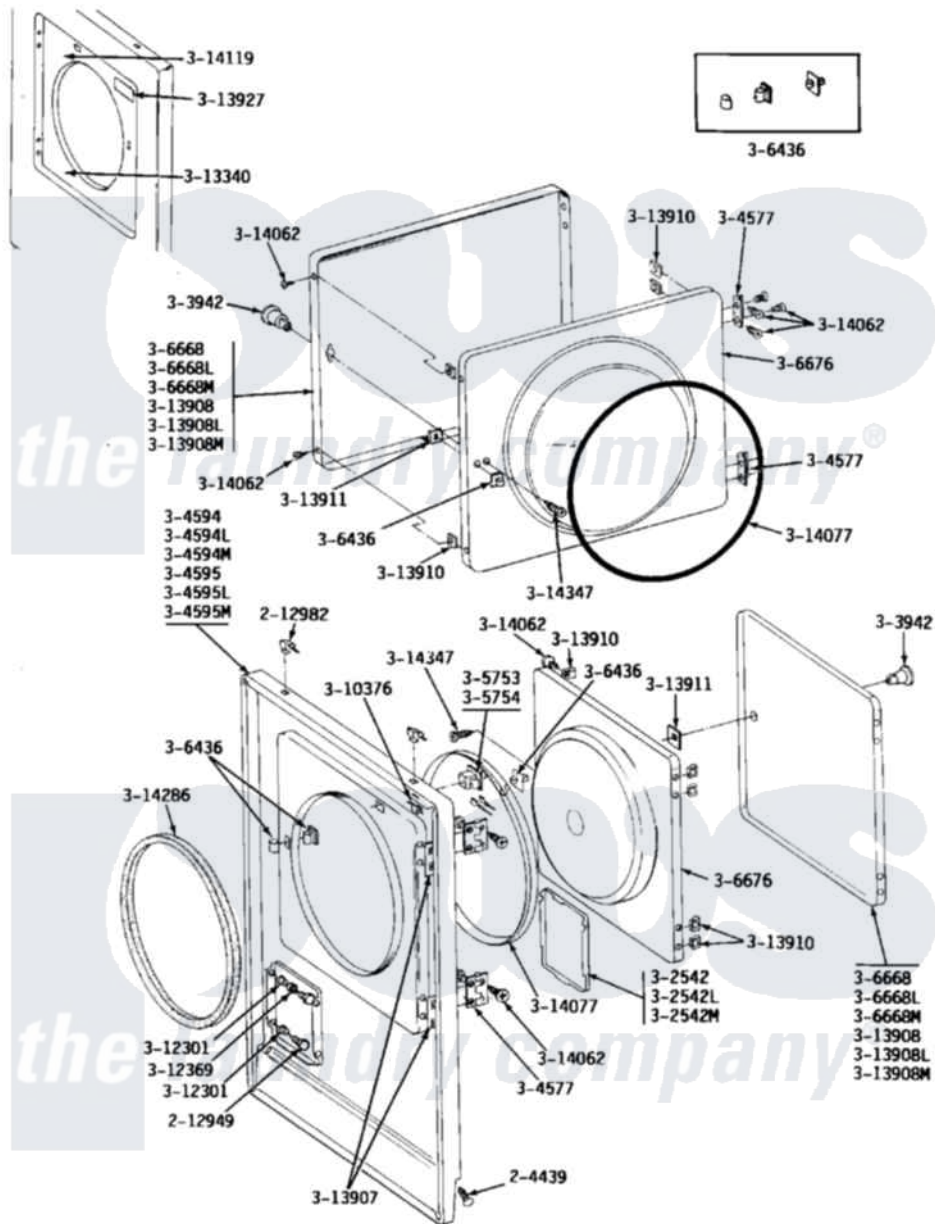

Maytag GDG24CM 04 - FRONT PANEL & DOOR ASSEMBLY

Maytag Residential Maytag GDG24CM Dryer Parts Parts Diagram 04 - FRONT PANEL & DOOR ASSEMBLY
 Click on the part number to view part

Item	Original Part Number	Replaced By	Status	Part Description
001	204439			Screw And Fstner Assembly
002	212949	22001866		Screw, Relay
003	212982	22001650		Fastener, Spring
NI	NLA		Not Available	ACCESS DOOR (WHITE)
"	NLA		Not Available	ACCESS DOOR-ALMOND
"	NLA		Not Available	ACCESS DOOR-HARVEST WHEAT
"	NLA		Not Available	KNOB AND SCREW
"	NLA		Not Available	FRONT PANEL-WHITE
"	NLA		Not Available	FRONT PANEL-ALMOND
"	NLA		Not Available	FRONT PANEL-HARVEST WHEAT
"	NLA		Not Available	FRONT PANEL-HARVEST WHEAT
011	Y304577	33001230		Hinge, Door
012	Y305753	W10169313		Switch-Dor
NI	306436			Door Latch Kit--W

014	Y306668		DOOR (WHT)
015	NLA	Not Available	DOOR-ALMOND
016	NLA	Not Available	DOOR-HARVEST WHEAT
017	NLA	Not Available	INNER DOOR WITH KNOB
018	Y310376		Clip, Door Switch Harness
NI	NLA	Not Available	BUSHING FOR ACCESS STUD
"	312369		Sleeve, Access Panel Stud Part Not Used
021	Y313340		LABEL, LINT SCREEN INSTRUCTION
022	Y313907		Fastener, Twin
NI	Y313908		DOOR PANEL-WHITE
024	NLA	Not Available	DOOR PANEL-ALMOND
025	NLA	Not Available	DOOR PANEL-HARVEST WHEAT
026	Y313910		Clip, Door Liner To Outer Panel
027	Y313911		Door Strike Retainer
028	Y313927		INSTRUCTION LABEL
NI	Y314062		Screw, Door Hinge And Panel
030	314077		Door Seal
031	NLA	Not Available	GAS IGNITION LABEL
032	314286		Seal For Front Panel
033	NLA	Not Available	SCREW FOR DOOR KNOB----NA