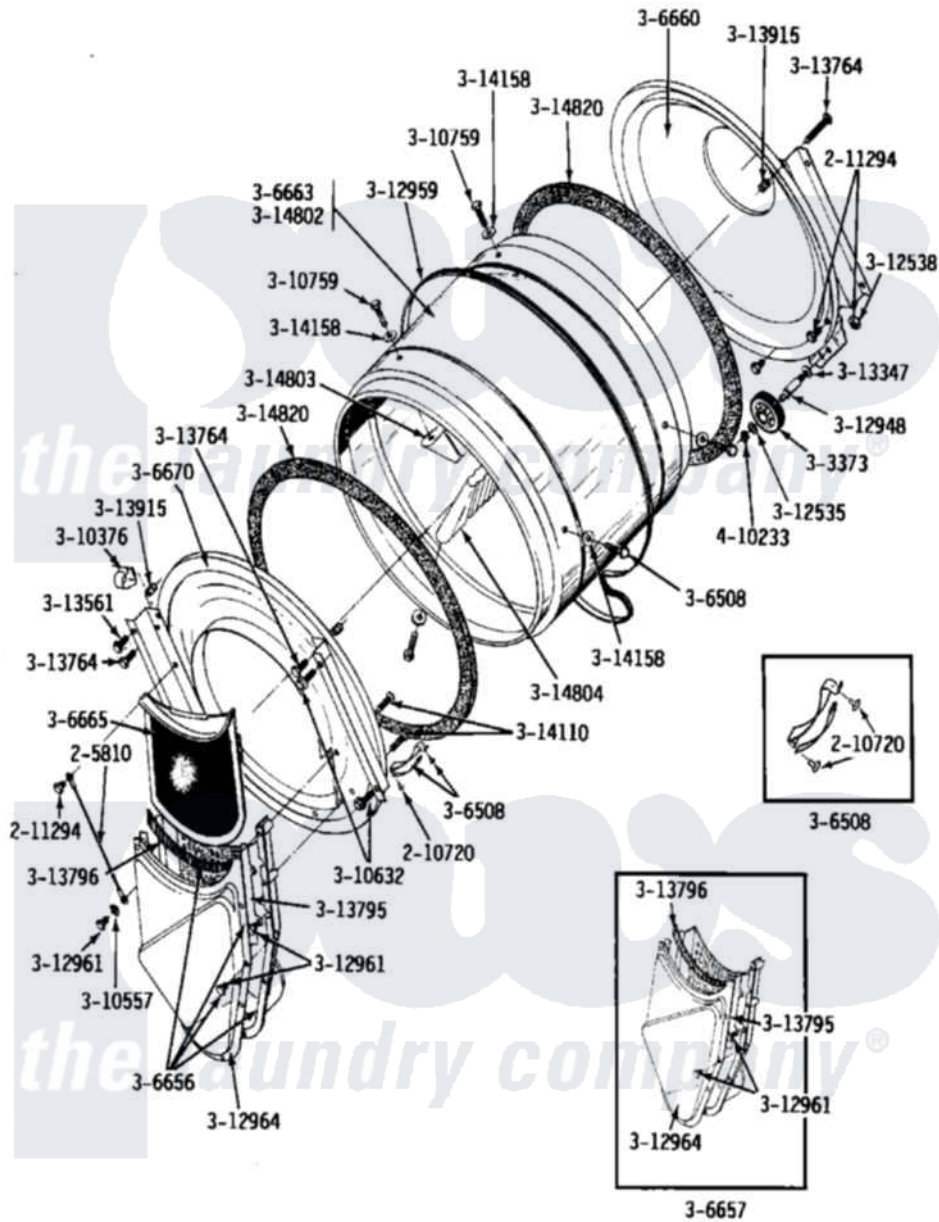

Maytag GDG24CM 05 - LINT SCREEN, TUMBLER (FRONT & BACK)

Maytag Residential Maytag GDG24CM Dryer Parts Parts Diagram 05 - LINT SCREEN, TUMBLER (FRONT & BACK)
 Click on the part number to view part

Item	Original Part Number	Replaced By	Status	Part Description
001	205810			Wire, Ground
002	210720			Rivet, Bearing To Tumbler Frnt
003	211294	90767		Screw, 8A X 3/8 HeX Washer Head Tapping
004	Y303373	12001541		Drum Roller/Washer Assembly--W
005	306508			Tumbler Bearing Kit ----W
006	306656		Not Available	OUTLET DUCT & GRID ASSEMBLY
007	306657		Not Available	OUTLET DUCT & GRID
008	Y306660	33001106		Back, Tumbler
009	306663		Not Available	TUMBLER W/BAFFLES
010	Y306665	33001003		Screen, Lint
NI	NLA		Not Available	TUMBLER FRONT----NA
012	Y310376			Clip, Door Switch Harness
013	310557			Washer
014	Y310632	1163839		Screw

015	Y310759			Screw, Tumbler Baffles
016	312535			Washer, Vault Mounting Brk.
017	312538	33001443		Nut, Hex
018	Y312948	6-3129480		Shaft- Tumbler
019	Y312959			Poly "V" Belt For Tumbler
020	Y312961	W10116751		Screw
021	Y312964		Not Available	OUTLET DUCT - OUTER HALF
022	Y313347	312535		Washer, Vault Mounting Brk.
023	Y313561			Screw----NA
NI	NLA		Not Available	SCREW
025	Y313795			Guide For Lint Screen
026	Y313796			Lint Seal
NI	NLA		Not Available	COVER, THREAD
028	Y314110	33002917		Screw, No.10-16
029	314158			Washer, Baffle To Tumbler
030	314802		Not Available	TUMBLER W/OUT BAFFLES
031	314803	33001012		Baffle
NI	314803	33001012		Baffle
033	314804	33001004		Baffle, Tall
034	314820			Seal, Tumbler
035	410233	9703438		Ring-Retrn