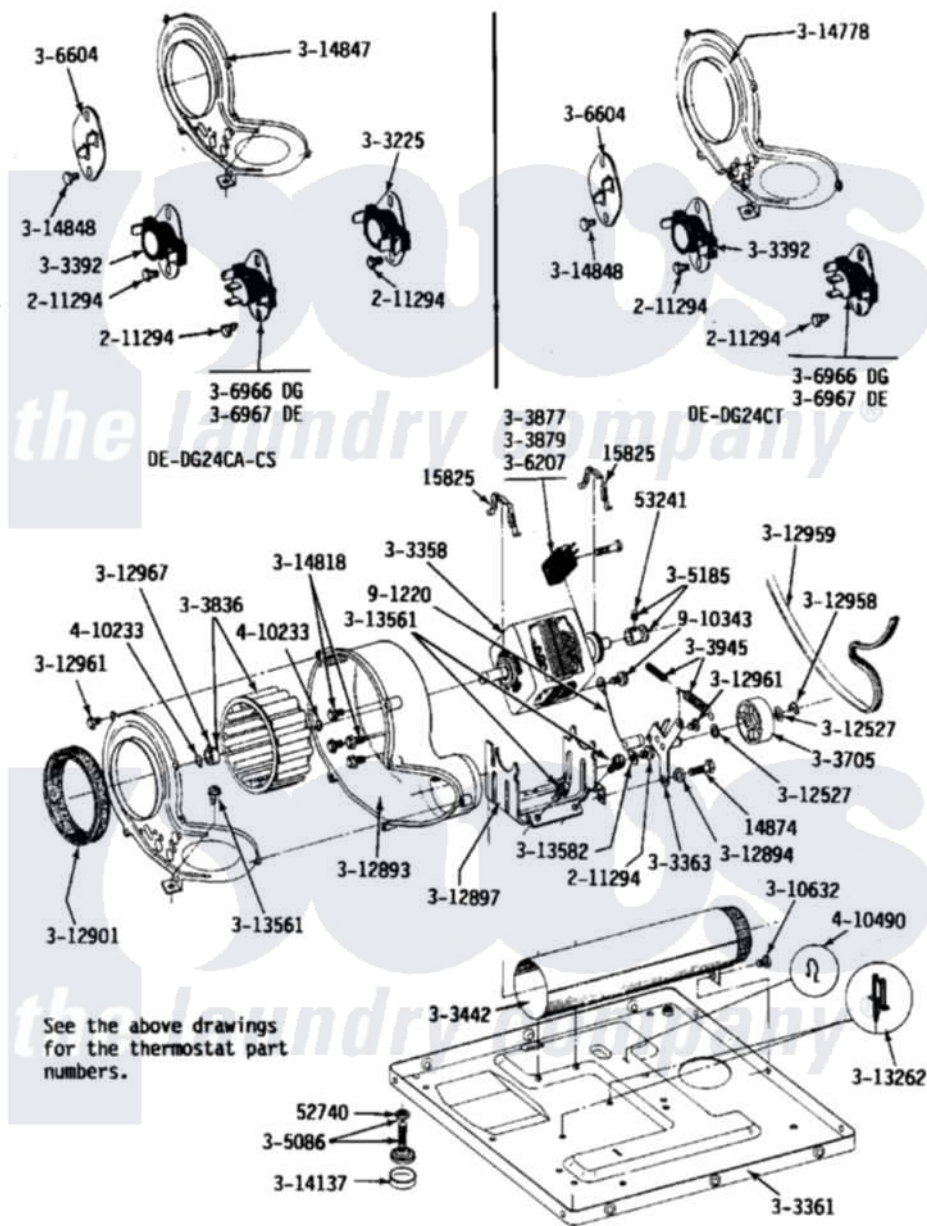

# Maytag GDG24CM 07 - MOTOR, BLOWER, BASE FRAME & THERMOSTATS

Maytag Residential Maytag GDG24CM Dryer Parts Parts Diagram 07 - MOTOR, BLOWER, BASE FRAME & THERMOSTATS

[Click on the part number to view part](#)

Item	Original Part Number	Replaced By	Status	Part Description
001	<a href="#">Y014874</a>			Screw, Idler Arm And Sleeve
002	<a href="#">Y015825</a>			Clip, Motor To Motor Support
003	Y052740	<a href="#">62739</a>		Nut, Lock
004	<a href="#">Y053241</a>			Set Screw, Motor Pulley
005	211294	<a href="#">90767</a>		Screw, 8A X 3/8 HeX Washer Head Tapping
006	<a href="#">Y303225</a>			Thermostat, Permanent Press
007	Y303358	<a href="#">W10410999</a>		Motor-Drve
008	Y303361		Not Available	BASE ASSY. (UPPER & LOWER)
009	Y303363	<a href="#">6-3033630</a>		Idler Arm
010	<a href="#">303392</a>			Thermostat, Cycling
011	Y303442			EXHAUST DUCT ASSEMBLY
012	Y303705	<a href="#">6-3037050</a>		Pulley- ID
013	<a href="#">Y303836</a>			Blower Wheel Assembly And Clamp