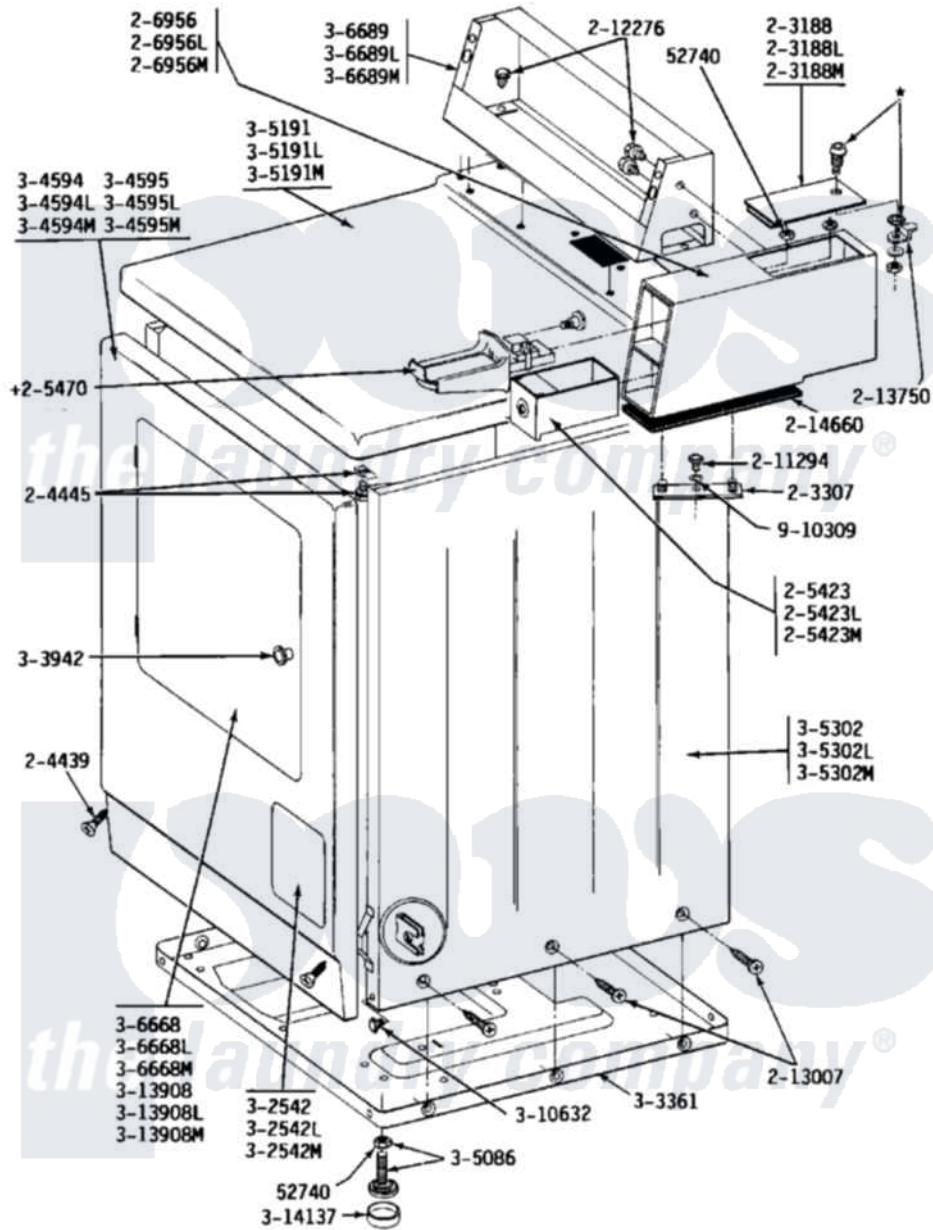

# Maytag GDG24CM 08 - FRONT VIEW

Maytag Residential Maytag GDG24CM Dryer Parts Parts Diagram 08 - FRONT VIEW  
 Click on the part number to view part

Item	Original Part Number	Replaced By	Status	Part Description
001	Y052740	<a href="#">62739</a>		Nut, Lock
002	203188		Not Available	TIMER ACCESS DOOR (WHT)
003	203188L		Not Available	ACCESS DOOR-ALMOND
004	203188M		Not Available	ACCESS DOOR-HARVEST WHEAT
NI	NLA		Not Available	MTG. STRAP---NA
006	<a href="#">204439</a>			Screw And Fstner Assembly
007	<a href="#">204445</a>			Screw And Fastener Assembly
008	205423	<a href="#">208883</a>		Coin Box K
009	205423L	<a href="#">208883</a>		Coin Box K
010	205423M	<a href="#">208883</a>		Coin Box K
NI	NLA		Not Available	MAYTAG COIN SLIDE
012	206956	<a href="#">22001405</a>		Case, Coin Slide
013	206956L	<a href="#">22001405</a>		Case, Coin Slide
014	206956M	<a href="#">22001405</a>		Case, Coin Slide
015	211204	<a href="#">00767</a>		Screw, 8A X 3/8 HeX Washer