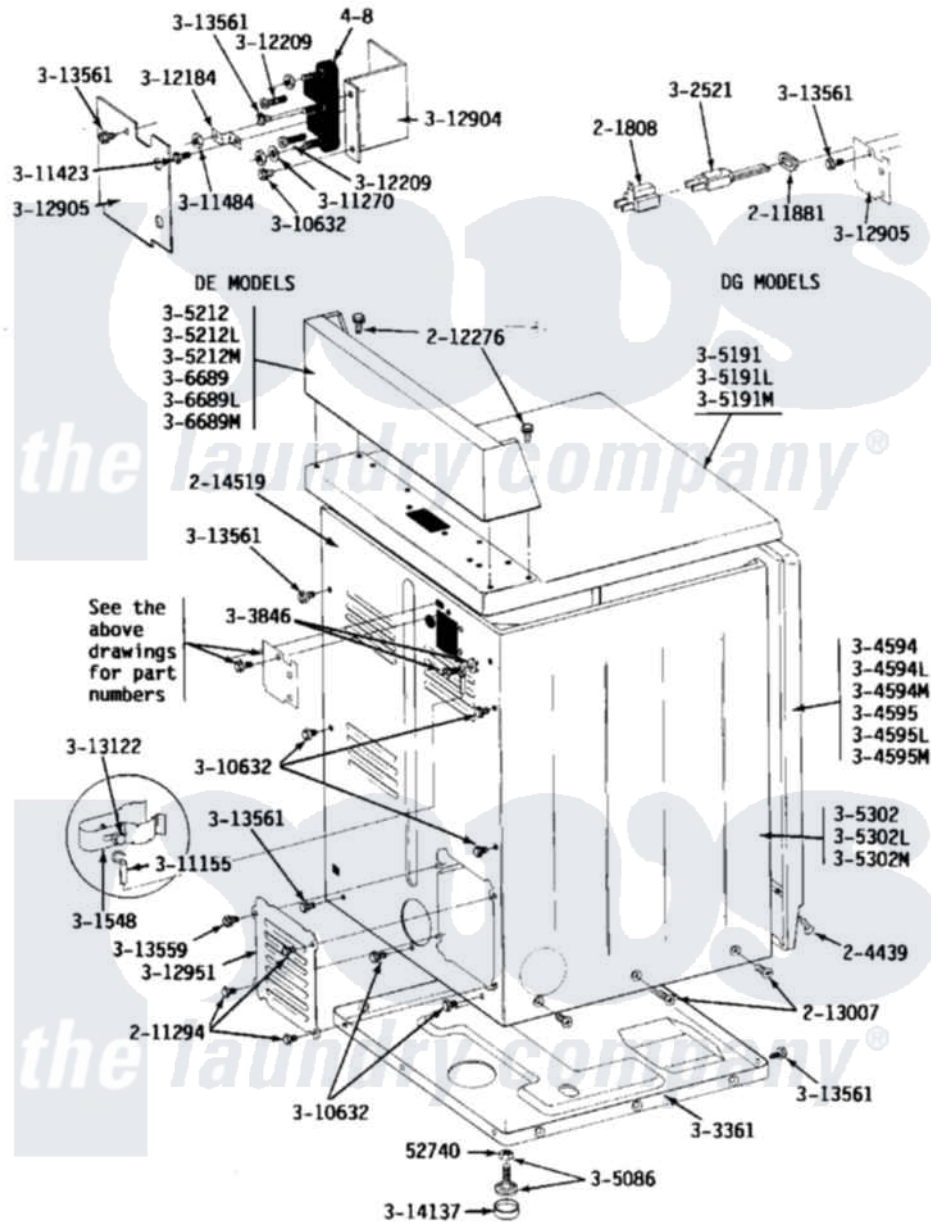

# Maytag GDG24CS 04 - REAR VIEW

Maytag [Residential Maytag GDG24CS Dryer Parts](#) Parts Diagram 04 - REAR VIEW  
 Click on the part number to view part

Item	Original Part Number	Replaced By	Status	Part Description
001	Y052740	<a href="#">62739</a>		Nut, Lock
002	<a href="#">Y201808</a>			Converter
003	<a href="#">204439</a>			Screw And Fstner Assembly
004	211294	<a href="#">90767</a>		Screw, 8A X 3/8 HeX Washer Head Tapping
005	<a href="#">211881</a>			Grommet, Cord Part Not Used-Gas Models Only
006	212276	<a href="#">W10116760</a>		Screw
007	<a href="#">213007</a>			Xfor Cabinet See Cabinet, Back
008	214519			LABEL, ELECTRICAL INSTR. PART NOT USED-GAS MODELS ONLY
009	<a href="#">301548</a>			Clamp, Ground Wire
010	302521		Not Available	CORD, POWER PART NOT USED-GAS MODELS ONLY
011	Y303361		Not Available	BASE ASSY. (UPPER & LOWER)
NI	NLA		Not Available	SCREW & WASHER ASSY.

"	NLA	Not Available	FRONT PANEL-WHITE
"	NLA	Not Available	FRONT PANEL-ALMOND
"	NLA	Not Available	FRONT PANEL-HARVEST WHEAT
"	<a href="#">Y305086</a>		Adjustable Leg And Nut
"	Y305191	Not Available	TOP COVER-WHITE
019	NLA	Not Available	TOP COVER-ALMOND
NI	NLA	Not Available	TOP COVER-HARVEST WHEAT
"	NLA	Not Available	CABINET-WHITE
"	NLA	Not Available	CABINET-ALMOND
"	NLA	Not Available	CABINET-HARVEST WHEAT
"	NLA	Not Available	CONTROL COVER (WHT)
"	NLA	Not Available	CONTROL COVER ASSY---NA
"	NLA	Not Available	CONTROL COVER ASSY
"	<a href="#">311155</a>		Ground Wire And Clamp
038	Y312905	Not Available	COVER, TERMINAL
039	Y312951	Not Available	ACCESS COVER, BACK
040	<a href="#">313122</a>		Screw - Baffle To Tumbler
041	<a href="#">Y313559</a>		Screw
043	<a href="#">Y314137</a>		Foot, Rubber