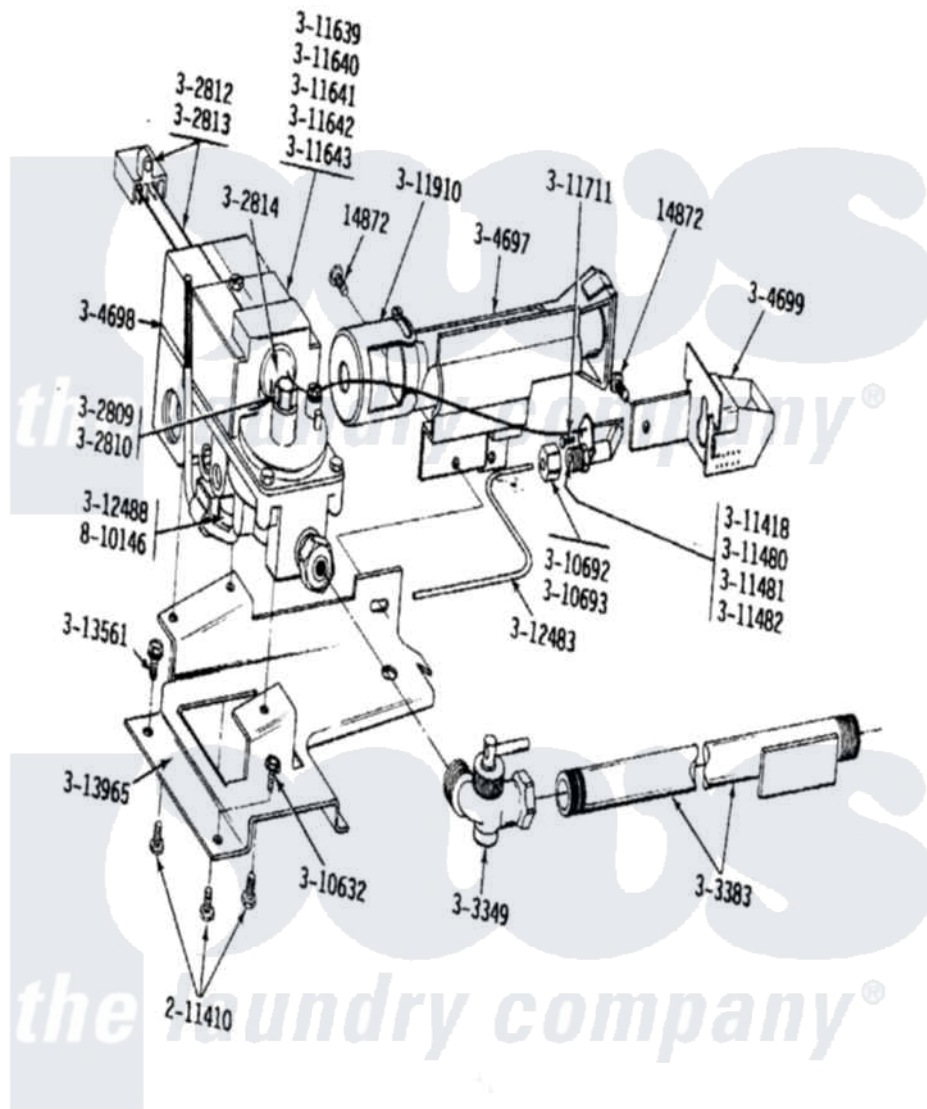

Maytag GDG24CS 09 - 50HZ GAS VALVE

Maytag Residential Maytag GDG24CS Dryer Parts Parts Diagram 09 - 50HZ GAS VALVE
 Click on the part number to view part

Item	Original Part Number	Replaced By	Status	Part Description
001	Y014872			Screw, Coin Meter Stop -
NI	NLA		Not Available	SCREW, HEX HD No.8 X 3/8 INCH
"	NLA		Not Available	CONVERSION KIT (NAT.TO LPG)
"	301539			Conversion Kit
"	NLA		Not Available	SCREW ASSEMBLY, LEAK LIMIT
"	NLA		Not Available	SCREW ASSM - BLUE BLOCK OPE
007	Y302812			Main Burner Solenoid
008	Y302813		Not Available	MAIN BURN. SOLENOID (240-50)
NI	NLA		Not Available	PILOT WITH PRESSURE SWITCH
010	Y303349			Angle Shut-Off, Gas Valve
011	Y303383	33001735		Pipe And Bracket Assembly Series 18 Not Needed Use Vavle

012	Y304697			BURNER ASSEMBLY
013	Y304698		Not Available	GAS VALVE (240-50)
NI	NLA		Not Available	PILOT SHIELD ASSEMBLY
015	Y310632	1163839		Screw
016	310692		Not Available	COMPRESSION NUT
017	Y310693		Not Available	COMPRESSION SLEEVE
018	Y311418			Pilot Orifice
019	Y311480			Pilot Orifice
NI	NLA		Not Available	PILOT ORIFICE (MFG.)
021	Y311482			Pilot Orifice
022	Y311639	63-3570		Burner Orifice
NI	NLA		Not Available	ORIFICE FOR MAIN BURNER
"	NLA		Not Available	ORIFICE FOR MAIN BURNER
"	NLA		Not Available	ORIFICE, MAIN BURNER (MFG)
"	NLA		Not Available	ORIFICE FOR MAIN BURNER
027	Y311711			Screw, Fuse Block
NI	NLA		Not Available	AIR SHUTTER
029	Y312483			PILOT TUBE
NI	NLA		Not Available	GASKET FOR PILOT
031	Y313561			Screw---NA
NI	NLA		Not Available	GAS CONTROL BRACKET
"	NLA		Not Available	GAS BURNER INSTRUCT LABEL
"	NLA		Not Available	SCREW