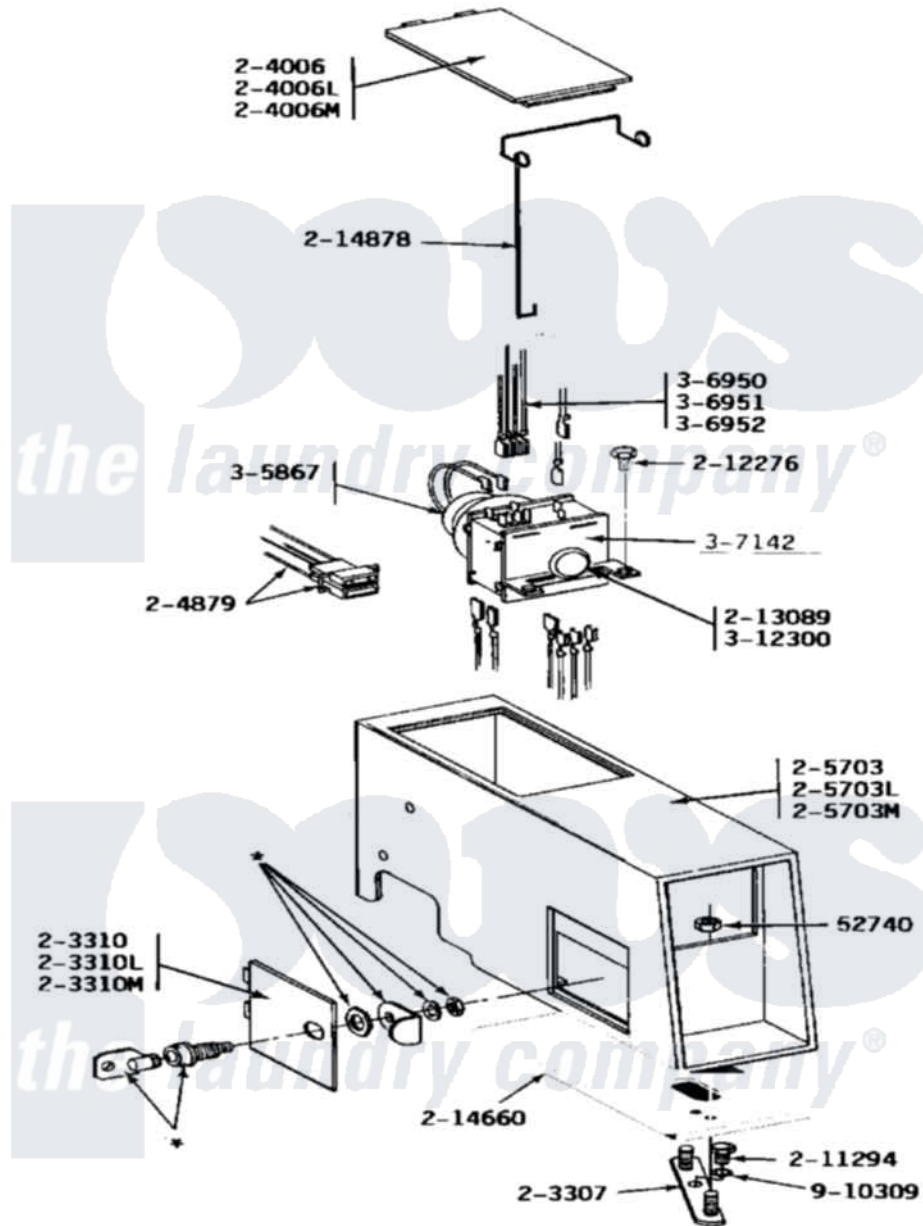

Maytag GDG24CT 02 - CT CONTROL PANEL/TIMER

Maytag [Residential Maytag GDG24CT Dryer Parts](#) Parts Diagram 02 - CT CONTROL PANEL/TIMER
 Click on the part number to view part

Item	Original Part Number	Replaced By	Status	Part Description
001	Y052740	62739		Nut, Lock
NI	NLA		Not Available	MTG. STRAP---NA
"	NLA		Not Available	ACCESS DOOR (WHITE)
"	NLA		Not Available	ACCESS DOOR-ALMOND
"	NLA		Not Available	ACCESS DOOR-HARVEST WHEAT
"	NLA		Not Available	ACCESS DOOR (WHITE)
"	NLA		Not Available	ACCESS DOOR-ALMOND
"	NLA		Not Available	ACCESS DOOR-HARVEST WHEAT
"	NLA		Not Available	HARNES FOR TICKET CONTROL
"	NLA		Not Available	OUTER CASE-WHITE
"	NLA		Not Available	OUTER CASE-ALMOND
"	NLA		Not Available	OUTER CASE-HARVEST WHEAT
013	211294	90767		Screw, 8A X 3/8 HeX Washer Head Tapping

014	212276	W10116760	Screw
015	213089		Knob For Timer
016	214660		Gasket, Control Center
017	214878		Latch For Access Door
NI	NLA	Not Available	TIMER MOTOR
"	NLA	Not Available	MAIN WIRE HARNESS - DG
022	307142		Timer With Knob And Pin
023	Y312300		Groov-Pin
024	910309		Washer, Mounting Strap