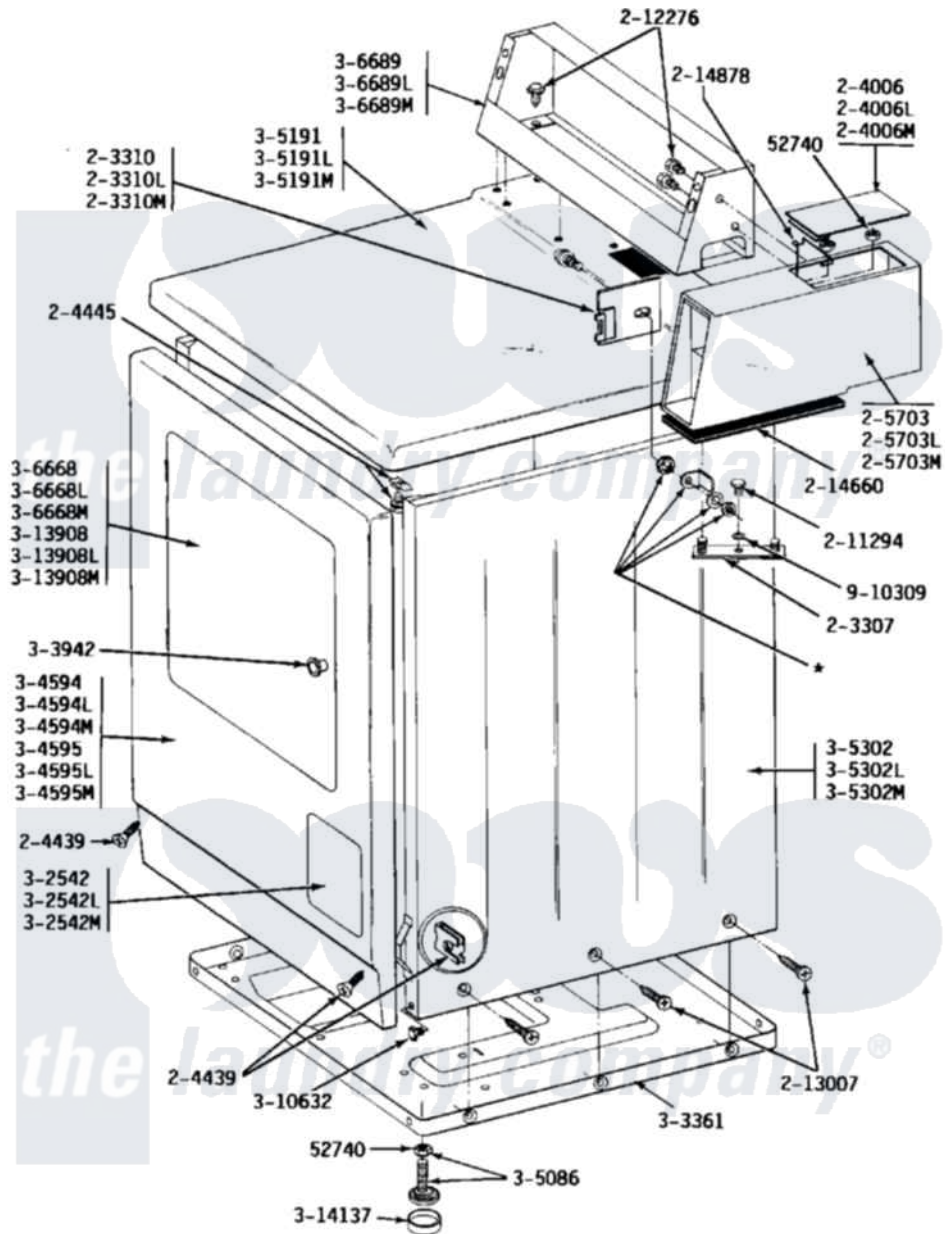

Maytag GDG24CT 04 - FRONT VIEW

Maytag Residential Maytag GDG24CT Dryer Parts Parts Diagram 04 - FRONT VIEW
 Click on the part number to view part

Item	Original Part Number	Replaced By	Status	Part Description
001	Y052740	62739		Nut, Lock
NI	NLA		Not Available	MTG. STRAP---NA
"	NLA		Not Available	ACCESS DOOR (WHITE)
"	NLA		Not Available	ACCESS DOOR-ALMOND
"	NLA		Not Available	ACCESS DOOR-HARVEST WHEAT
"	NLA		Not Available	ACCESS DOOR (WHITE)
"	NLA		Not Available	ACCESS DOOR-ALMOND
"	NLA		Not Available	ACCESS DOOR-HARVEST WHEAT
009	204439			Screw And Fstner Assembly
010	204445			Screw And Fastener Assembly
NI	NLA		Not Available	OUTER CASE-WHITE
"	NLA		Not Available	OUTER CASE-ALMOND
"	NLA		Not Available	OUTER CASE-HARVEST WHEAT
014	211294	90767		Screw, 8A X 3/8 HeX Washer Head Tapping