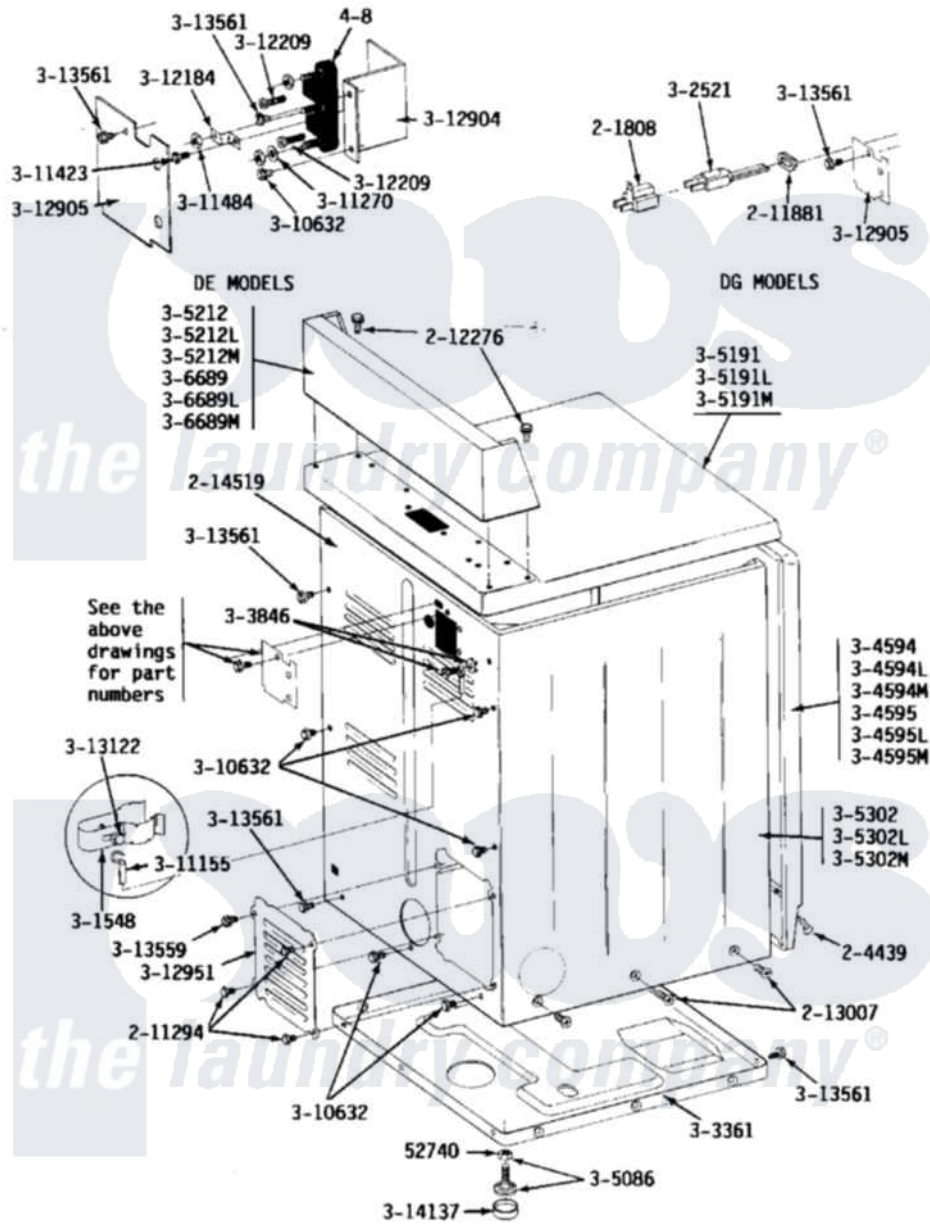

Maytag GDG24CT 05 - REAR VIEW

Maytag [Residential Maytag GDG24CT Dryer Parts](#) Parts Diagram 05 - REAR VIEW
 Click on the part number to view part

Item	Original Part Number	Replaced By	Status	Part Description
001	Y052740	62739		Nut, Lock
002	Y201808			Converter
003	204439			Screw And Fstner Assembly
004	211294	90767		Screw, 8A X 3/8 HeX Washer Head Tapping
005	211881			Grommet, Cord Part Not Used-Gas Models Only
006	212276	W10116760		Screw
007	213007			Xfor Cabinet See Cabinet, Back
008	214519			LABEL, ELECTRICAL INSTR. PART NOT USED-GAS MODELS ONLY
009	301548			Clamp, Ground Wire
010	302521		Not Available	CORD, POWER PART NOT USED-GAS MODELS ONLY
011	Y303361		Not Available	BASE ASSY. (UPPER & LOWER)
NI	NLA		Not Available	SCREW & WASHER ASSY.

"	NLA		Not Available	FRONT PANEL-WHITE
"	NLA		Not Available	FRONT PANEL-ALMOND
"	NLA		Not Available	FRONT PANEL-HARVEST WHEAT
"	NLA		Not Available	FRONT PANEL-WHITE
"	NLA		Not Available	FRONT PANEL-ALMOND
"	NLA		Not Available	FRONT PANEL-HARVEST WHEAT
019	Y305086			Adjustable Leg And Nut
NI	305168	33002916		Power Cord, Canadian 240V
021	Y305191		Not Available	TOP COVER-WHITE
NI	NLA		Not Available	TOP COVER-ALMOND
"	NLA		Not Available	TOP COVER-HARVEST WHEAT
"	NLA		Not Available	CONSOLE-WHITE
"	NLA		Not Available	CONSOLE-ALMOND
"	NLA		Not Available	CONSOLE-HARVEST WHEAT
"	NLA		Not Available	CABINET-WHITE
"	NLA		Not Available	CABINET-ALMOND
"	NLA		Not Available	CABINET-HARVEST WHEAT
"	NLA		Not Available	CONTROL COVER (WHT)
"	NLA		Not Available	CONTROL COVER ASSY----NA
"	NLA		Not Available	CONTROL COVER ASSY
034	311155			Ground Wire And Clamp
041	Y312905		Not Available	COVER, TERMINAL
042	Y312951		Not Available	ACCESS COVER, BACK
043	313122			Screw - Baffle To Tumbler
044	Y313559			Screw
046	Y314137			Foot, Rubber