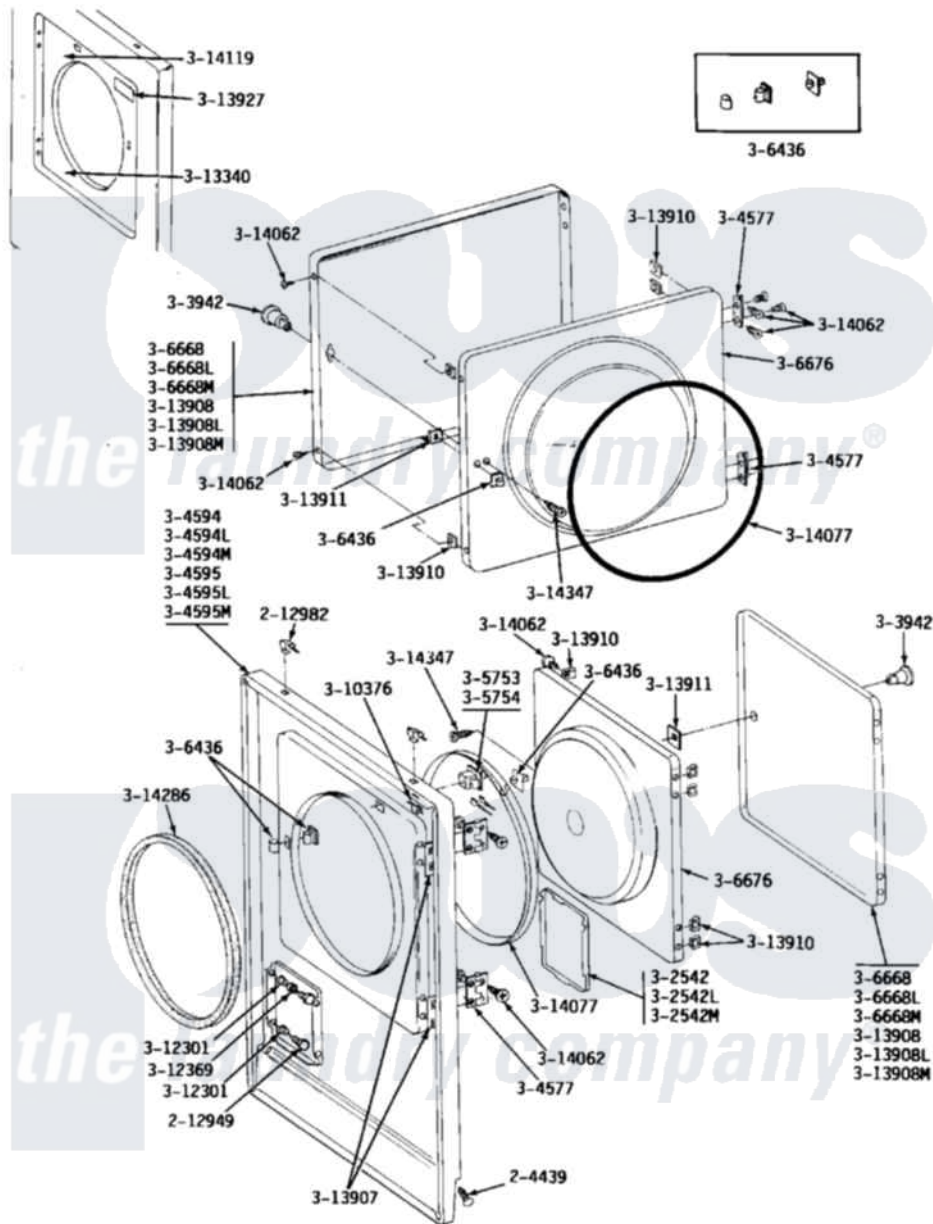

Maytag GDG24CT 06 - FRONT PANEL & DOOR ASSEMBLY

Maytag Residential Maytag GDG24CT Dryer Parts Parts Diagram 06 - FRONT PANEL & DOOR ASSEMBLY
 Click on the part number to view part

Item	Original Part Number	Replaced By	Status	Part Description
001	204439			Screw And Fstner Assembly
002	212949	22001866		Screw, Relay
003	212982	22001650		Fastener, Spring
NI	NLA		Not Available	ACCESS DOOR (WHITE)
"	NLA		Not Available	ACCESS DOOR-ALMOND
"	NLA		Not Available	ACCESS DOOR-HARVEST WHEAT
"	NLA		Not Available	KNOB AND SCREW
"	NLA		Not Available	FRONT PANEL-WHITE
"	NLA		Not Available	FRONT PANEL-ALMOND
"	NLA		Not Available	FRONT PANEL-HARVEST WHEAT
014	Y304577	33001230		Hinge, Door
016	Y305754	W10169313		Switch-Dor
017	306436			Door Latch Kit--W
018	Y306668			DOOR (WHT)
NI	NLA		Not Available	DOOR-ALMOND

"	NLA	Not Available	DOOR-HARVEST WHEAT
021	NLA	Not Available	INNER DOOR WITH KNOB
022	Y310376		Clip, Door Switch Harness
NI	NLA	Not Available	BUSHING FOR ACCESS STUD
024	312369		Sleeve, Access Panel Stud Part Not Used
025	Y313340		LABEL, LINT SCREEN INSTRUCTION
026	Y313907		Fastener, Twin
027	Y313908		DOOR PANEL-WHITE
028	NLA	Not Available	DOOR PANEL-ALMOND
NI	NLA	Not Available	DOOR PANEL-HARVEST WHEAT
030	Y313910		Clip, Door Liner To Outer Panel
031	Y313911		Door Strike Retainer
032	Y313927		INSTRUCTION LABEL
033	Y314062		Screw, Door Hinge And Panel
034	314077		Door Seal
NI	NLA	Not Available	GAS IGNITION LABEL
036	314286		Seal For Front Panel
NI	NLA	Not Available	SCREW FOR DOOR KNOB---NA