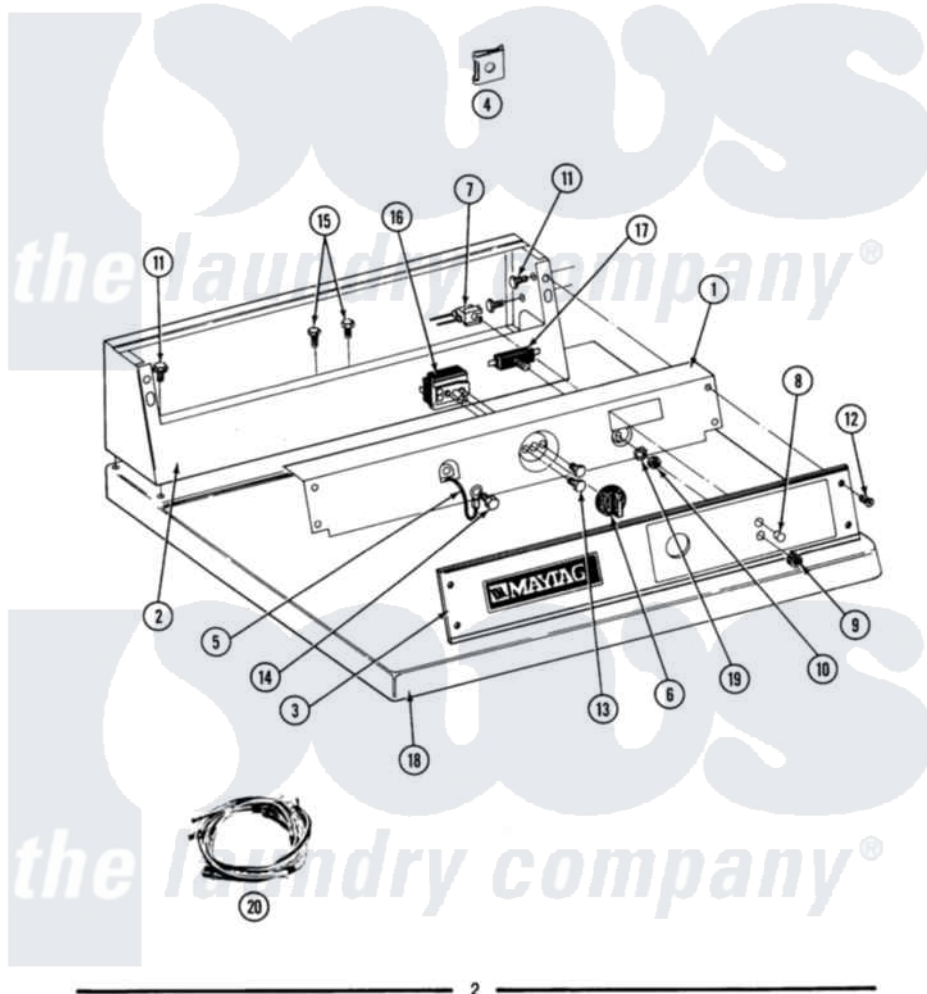

Maytag GDG26CS 01 - CONTROL PANEL

MODEL DE-DG26CS CS CONTROL PANEL

2

Maytag [Residential Maytag GDG26CS Dryer Parts](#) Parts Diagram 01 - CONTROL PANEL
 Click on the part number to view part

Item	Original Part Number	Replaced By	Status	Part Description
001	314912		Not Available	BRACKET, CONTROL PANEL (WHT)
"	NLA		Not Available	(ALM)
002	NLA		Not Available	CONTROL COVER (WHT)
003	NLA		Not Available	CONTROL PANEL
004	215003			Fastener, Panel And Bracket
005	205810			Wire, Ground
006	306938			Knob, Selector Switch
007	204075		Not Available	PILOT LAMP (DG MODELS ONLY)
"	Y305396		Not Available	LAMP, INDICATOR
008	215564			Lens, Indicator Light
009	Y312702			Knurled Nut, Start Switch
010	Y312706	422617		Nut
011	212276	W10116760		Screw
"	212276	W10116760		Screw
012	212277			Screw, No.8 X 1/2 Inch

013	Y313588	488234	Screw 8-32 X 1/4
014	211252		Screw, Ground Wire
015	211294	90767	Screw, 8A X 3/8 HeX Washer Head Tapping
"	Y314322	211251	Screw, Transformer
016	307237	W10327105	Switch, Cycle Selection
017	306940	W10149462	Switch, Push-To-Start
018	307105	Not Available	COVER, TOP ASSY. (WHT)
"	NLA	Not Available	(ALM)
019	312751		Lockwasher, Start Switch
020	Y307175	Not Available	WIRE HARNESS, MAIN
"	307280		Harness, Wire