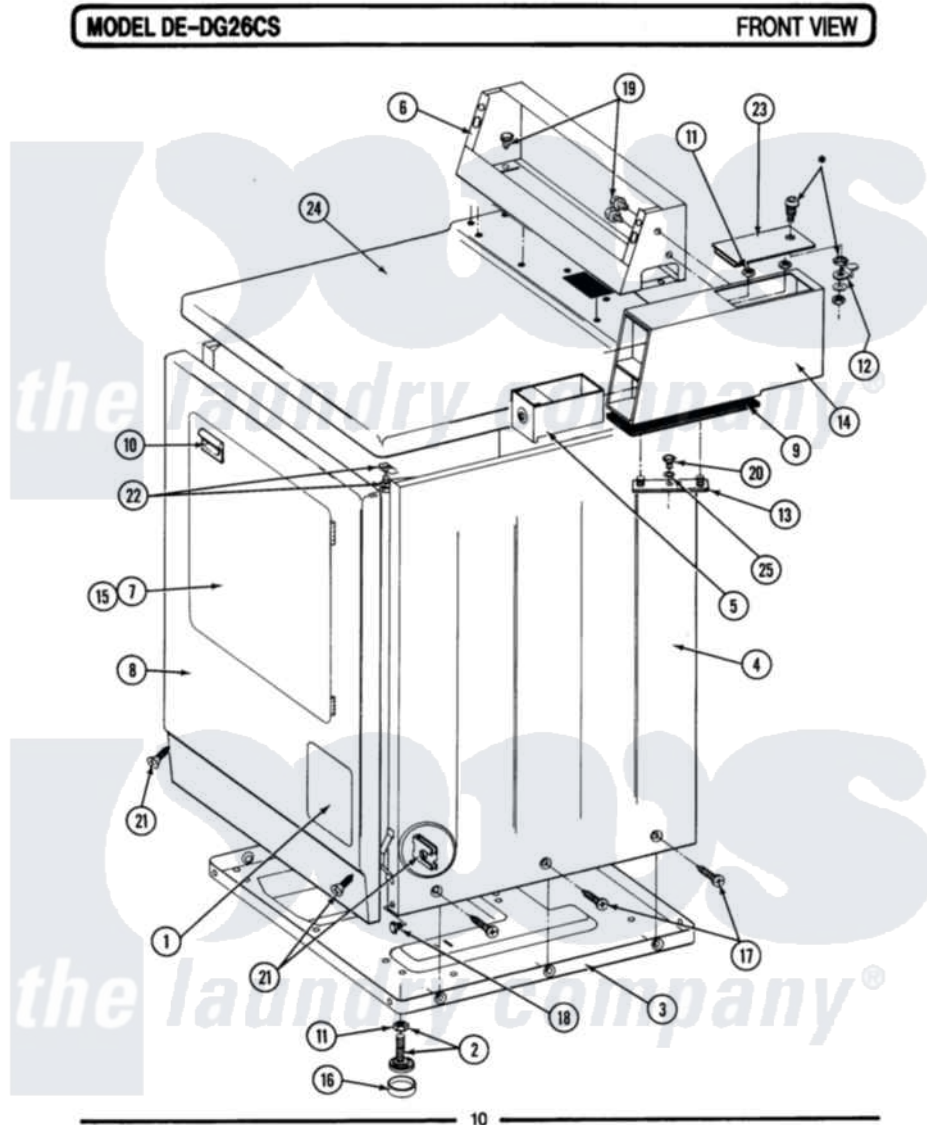

Maytag GDG26CS 04 - FRONT VIEW

Maytag Residential Maytag GDG26CS Dryer Parts Parts Diagram 04 - FRONT VIEW
 Click on the part number to view part

Item	Original Part Number	Replaced By	Status	Part Description
001	NLA		Not Available	ACCESS DOOR W/DECAL (WHT)
002	Y305086			Adjustable Leg And Nut
003	Y303361		Not Available	BASE ASSY. (UPPER & LOWER)
004	NLA		Not Available	CABINET (WHT)
005	205423	208883		Coin Box K
"	205423L	208883		Coin Box K
"	205423M	208883		Coin Box K
006	NLA		Not Available	CONTROL COVER (WHT)
007	NLA		Not Available	(ALM)
"	Y307111		Not Available	DOOR ASSY. COMPLETE (WHT)
008	307998L			Front Panel---NA
"	NLA		Not Available	FRONT PANEL (WHT)
009	214660			Gasket, Control Center
010	314946			Handle White

"	314972		Handle Door ALM
"	NLA		Not Available (H. WHEAT)
011	Y052740	62739	Nut, Lock
012	213750	W10133266	Cam-Lock
013	NLA		Not Available MTG. STRAP---NA
014	206956	22001405	Case, Coin Slide
"	206956L	22001405	Case, Coin Slide
"	206956M	22001405	Case, Coin Slide
015	314966		Panel, Outer
"	NLA		Not Available (ALM)
016	Y314137		Foot, Rubber
017	213007		Xfor Cabinet See Cabinet, Back
018	Y310632	1163839	Screw
019	212276	W10116760	Screw
020	211294	90767	Screw, 8A X 3/8 HeX Washer Head Tapping
021	204439		Screw And Fstner Assembly
022	204445		Screw And Fastener Assembly
023	203188		Not Available TIMER ACCESS DOOR (WHT)
"	203188L		Not Available ACCESS DOOR-ALMOND
"	203188M		Not Available ACCESS DOOR-HARVEST WHEAT
024	307105		Not Available COVER, TOP ASSY. (WHT)
"	NLA		Not Available (ALM)
025	910309		Washer, Mounting Strap