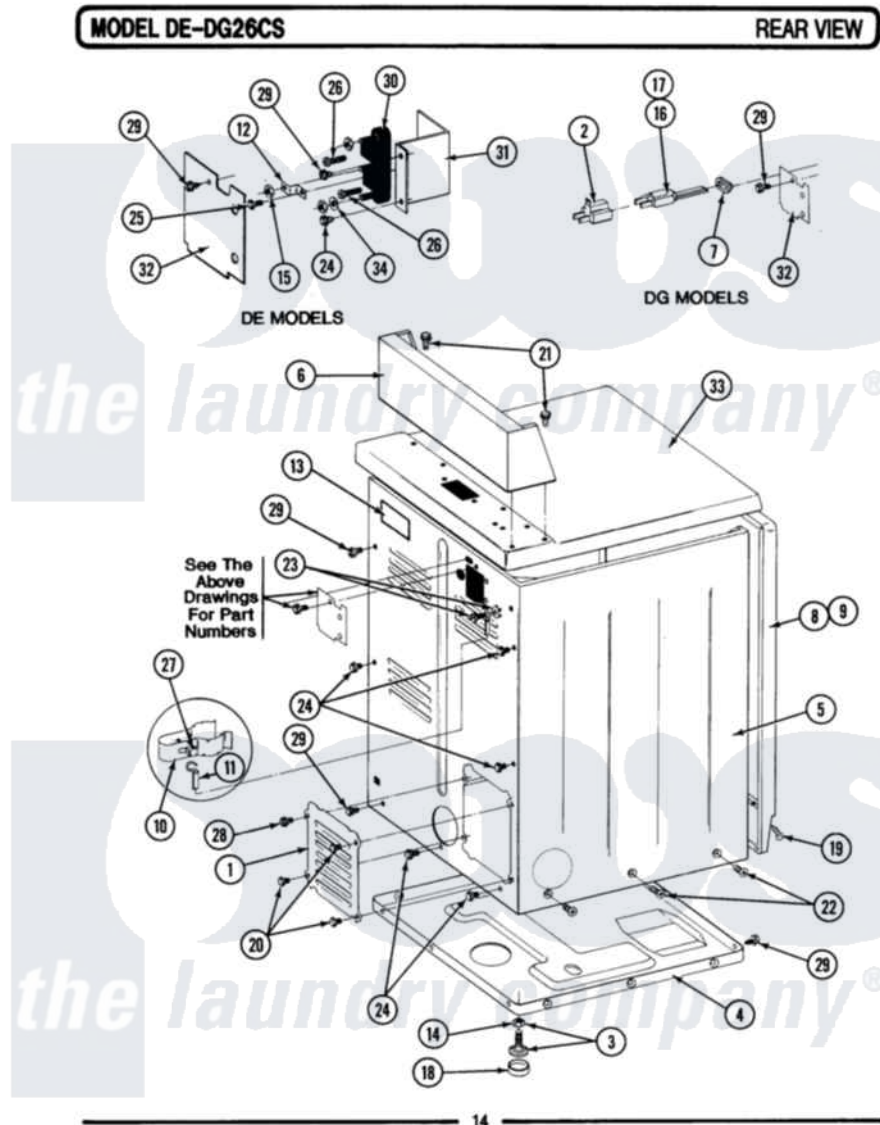

Maytag GDG26CS 05 - REAR VIEW

Maytag [Residential Maytag GDG26CS Dryer Parts](#) Parts Diagram 05 - REAR VIEW
 Click on the part number to view part

Item	Original Part Number	Replaced By	Status	Part Description
001	Y312951		Not Available	ACCESS COVER, BACK
002	Y201808			Converter
003	Y305086			Adjustable Leg And Nut
004	Y303361		Not Available	BASE ASSY. (UPPER & LOWER)
005	NLA		Not Available	CABINET (WHT)
006	NLA		Not Available	CONTROL COVER (WHT)
007	211881			Grommet, Cord Part Not Used- Gas Models Only
008	NLA		Not Available	PART NOT USED
009	307998L			Front Panel---NA
"	NLA		Not Available	FRONT PANEL ASSY. (WHT)
010	301548			Clamp, Ground Wire
011	311155			Ground Wire And Clamp
012	Y312184			Strap, Grounding
013	214519			LABEL, ELECTRICAL INSTR. PART NOT USED-GAS MODELS ONLY

014	Y052740	62739		Nut, Lock
015	311484	112432		Nut
016	302521		Not Available	CORD, POWER PART NOT USED-GAS MODELS ONLY
017	305168	33002916		Power Cord, Canadian 240V
018	Y314137			Foot, Rubber
019	204439			Screw And Fstner Assembly
020	211294	90767		Screw, 8A X 3/8 HeX Washer Head Tapping
021	212276	W10116760		Screw
022	213007			Xfor Cabinet See Cabinet, Back
023	NLA		Not Available	SCREW & WASHER ASSY.
024	Y310632	1163839		Screw
025	Y311423	489483		Screw 10-32 X 1/2
026	Y312209	W10001200		Screw
027	313122			Screw - Baffle To Tumbler
028	Y313559			Screw
029	Y313561			Screw----NA
030	400008			Block, Terminal
031	Y312904			Bracket, Terminal Block
032	Y312905		Not Available	COVER, TERMINAL
033	307105		Not Available	COVER, TOP ASSY. (WHT)
"	NLA		Not Available	(ALM)
034	Y311270			Washer, Terminal Block