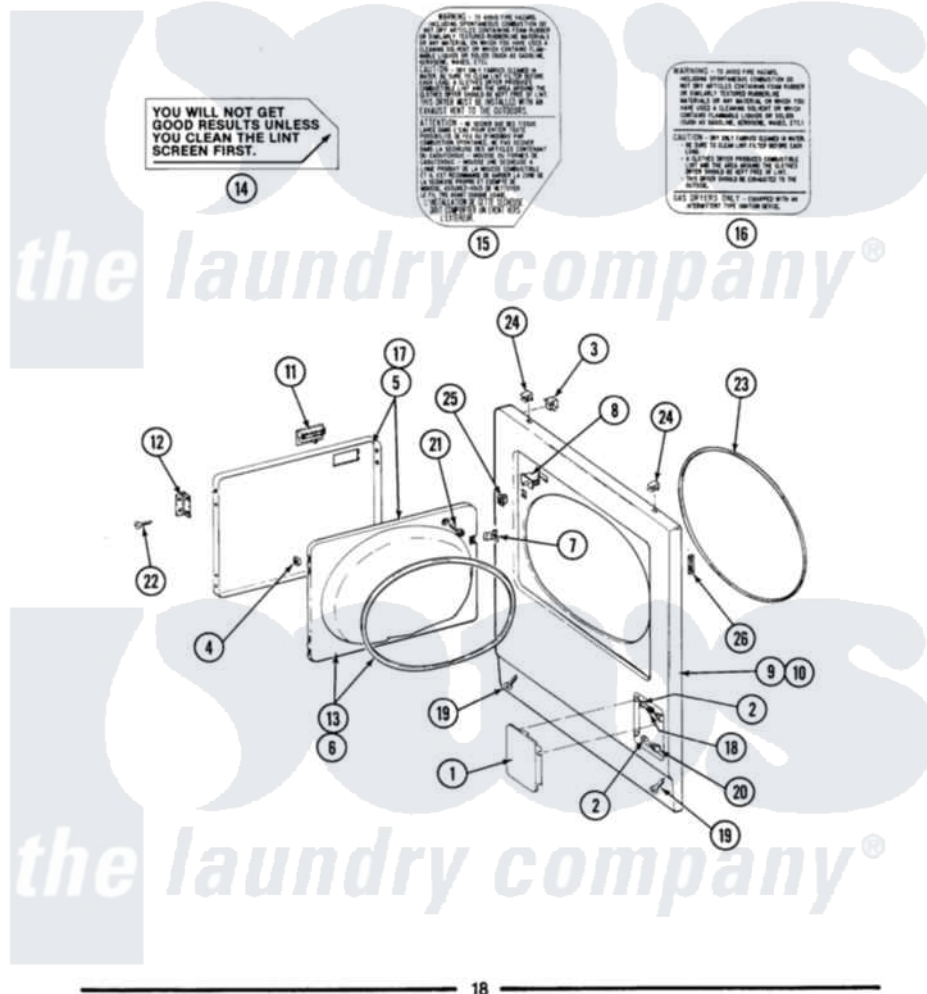

Maytag GDG26CS 06 - FRONT PANEL & DOOR ASSEMBLY

MODEL DE-DG26CS FRONT PANEL & DOOR ASSEMBLY

Maytag Residential Maytag GDG26CS Dryer Parts Parts Diagram 06 - FRONT PANEL & DOOR ASSEMBLY
 Click on the part number to view part

Item	Original Part Number	Replaced By	Status	Part Description
001	NLA		Not Available	ACCESS DOOR (WHT)
002	NLA		Not Available	BUSHING, ACCESS DOOR
003	Y310376			Clip, Door Switch Harness
004	Y313910			Clip, Door Liner To Outer Panel
005	NLA		Not Available	(ALM)
"	Y307111		Not Available	DOOR ASSY. COMPLETE (WHT)
006	314935	33001192		Seal, Door
007	314936	33001305		Strike, Door
"	314944	33001305		Strike, Door
008	Y305753	W10169313		Switch-Door
009	NLA		Not Available	PART NOT USED
010	307998L			Front Panel---NA
"	NLA		Not Available	FRONT PANEL ASSY. (WHT)
011	314946			Handle White
"	314972			Handle Door ALM

"	NLA	Not Available	(H. WHEAT)
012	307099	33001230	Hinge, Door
013	307098	Not Available	DOOR, INNER (W/SEAL)
014	Y313340		LABEL, LINT SCREEN INSTRUCTION
015	314941	Not Available	LABEL, INSTRUCTION
016	NLA	Not Available	INSTRUCTION LABEL
017	314966		Panel, Outer
"	NLA	Not Available	(ALM)
018	312369		Sleeve, Access Panel Stud Part Not Used
019	204439		Screw And Fstner Assembly
020	212949	22001866	Screw, Relay
021	312960	489355	Screw, 8 X 1/2
022	Y314062		Screw, Door Hinge And Panel
023	314937		Seal, Front Panel
024	212982	22001650	Fastener, Spring
025	306436		Door Latch Kit--W
026	Y313907		Fastener, Twin