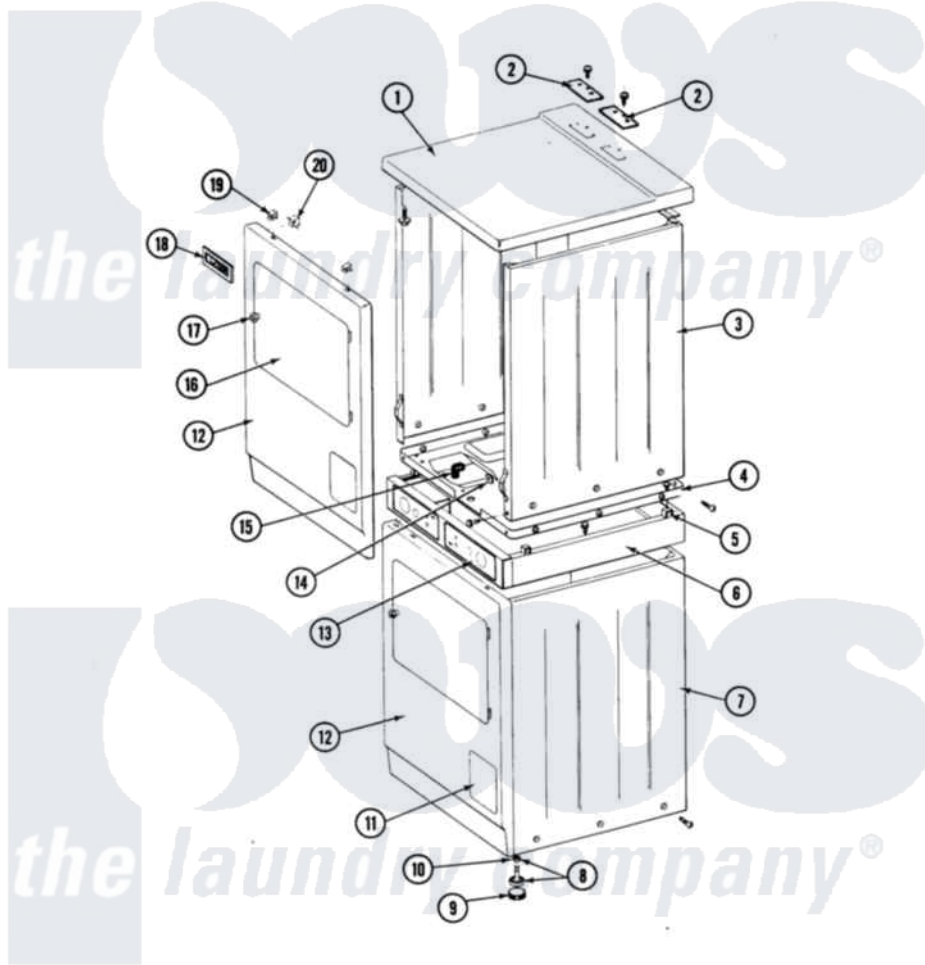

Maytag GDG27CA 01 - FRONT VIEW

SECTION: FRONT VIEW
MODEL: DE-DG27CA

Issue Date: 10/90

4

Maytag Residential Maytag GDG27CA Dryer Parts Parts Diagram 01 - FRONT VIEW
Click on the part number to view part

Item	Original Part Number	Replaced By	Status	Part Description
001	204445			Screw And Fastener Assembly
"	307104			Top Cover Assembly
002	NLA		Not Available	COVER PLATE
"	Y313559			Screw
003	204445			Screw And Fastener Assembly
"	NLA		Not Available	CABINET (WHT)
004	314663	214354		Screw, Top Cover To Cabnt.
"	Y307482		Not Available	BASE ASSY. (UPPER & LOWER)
005	310933	33002194		Nut, Speed
006	NLA		Not Available	SUPPORT ASSY. (WHITE)
"	Y310632	1163839		Screw
007	314663	214354		Screw, Top Cover To Cabnt.
"	NLA		Not Available	CABINET, LOWER (WHITE)
008	Y302699	22003428		Leg, Adjustable
009	210684			Foot, Adjustable Leg
010	210385			Lock Nut For Adjustable Leg

011	NLA		Not Available	ACCESS DOOR (WHITE)
012	NLA		Not Available	FRONT PANEL-WHITE
013	314664	212277		Screw, No.8 X 1/2 Inch
"	NLA		Not Available	CONTROL PANEL
014	NLA		Not Available	RETAINER FOR FRONT PANEL
015	314522			Grommet, Strain Relief
016	308062			Door Assembly Complete W/O Hinges
017	NLA		Not Available	KNOB AND SCREW
018	NLA		Not Available	NAME PLATE
019	212982	22001650		Fastener, Spring
020	Y310376			Clip, Door Switch Harness