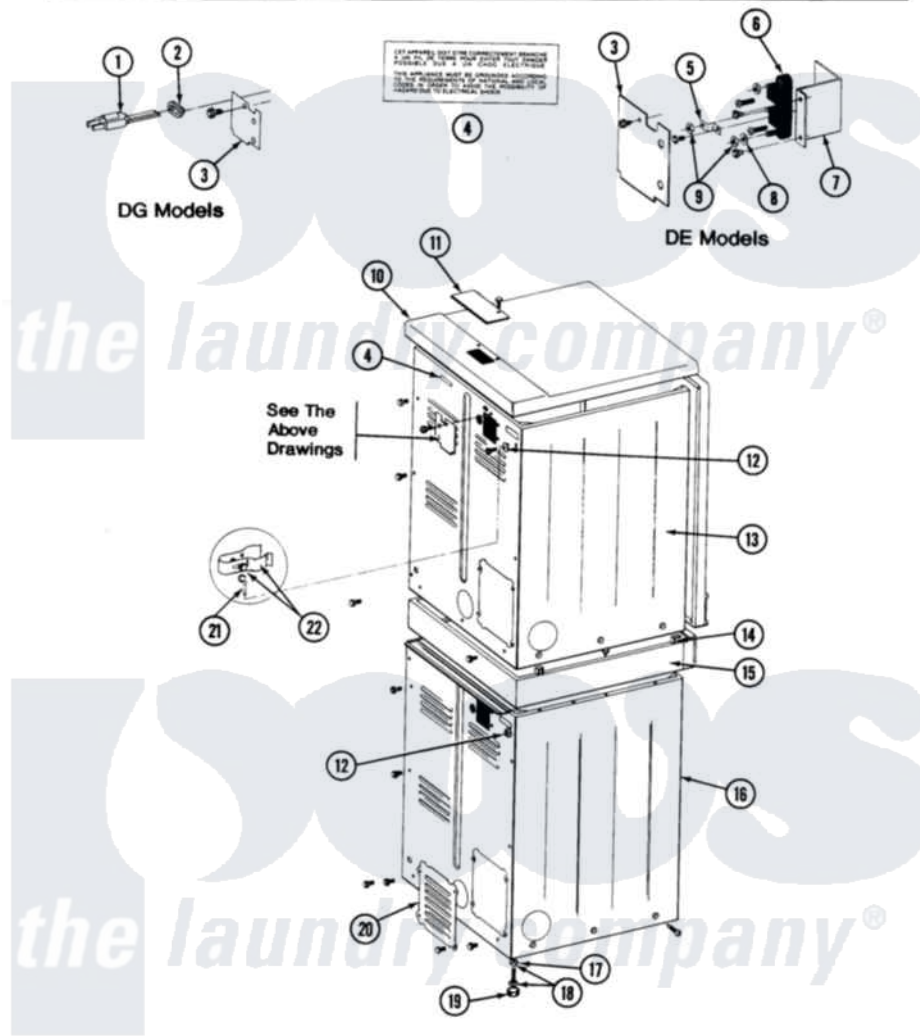

Maytag GDG27CA 02 - REAR VIEW

SECTION: REAR VIEW
MODEL: DE-DG27CA

Issue Date: 10/90

Maytag [Residential Maytag GDG27CA Dryer Parts](#) Parts Diagram 02 - REAR VIEW
Click on the part number to view part

Item	Original Part Number	Replaced By	Status	Part Description
001	302521		Not Available	CORD, POWER PART NOT USED-GAS MODELS ONLY
002	211881			Grommet, Cord Part Not Used-Gas Models Only
003	Y313561			Screw---NA
"	Y312905		Not Available	COVER, TERMINAL
004	214519			LABEL, ELECTRICAL INSTR. PART NOT USED-GAS MODELS ONLY
005	Y312184			Strap, Grounding
006	400008			Block, Terminal
007	Y312904			Bracket, Terminal Block
008	Y311270			Washer, Terminal Block
009	311484	112432		Nut
010	307104			Top Cover Assembly
011	NLA		Not Available	COVER PLATE
"	Y313559			Screw
012	NLA		Not Available	SCREW & WASHER ASSY.

013	213007		Xfor Cabinet See Cabinet, Back
"	NLA	Not Available	CABINET (WHT)
"	Y310632	1163839	Screw
014	310933	33002194	Nut, Speed
015	NLA	Not Available	SUPPORT ASSY
"	Y310632	1163839	Screw
016	213007		Xfor Cabinet See Cabinet, Back
"	Y313561		Screw----NA
"	NLA	Not Available	CABINET, LOWER (WHITE)
"	Y310632	1163839	Screw
017	210385		Lock Nut For Adjustable Leg
018	Y302699	22003428	Leg, Adjustable
019	210684		Foot, Adjustable Leg
020	211294	90767	Screw, 8A X 3/8 HeX Washer Head Tapping
"	Y313561		Screw----NA
"	Y312951	Not Available	ACCESS COVER, BACK
021	301548		Clamp, Ground Wire
"	313122		Screw - Baffle To Tumbler
022	311155		Ground Wire And Clamp