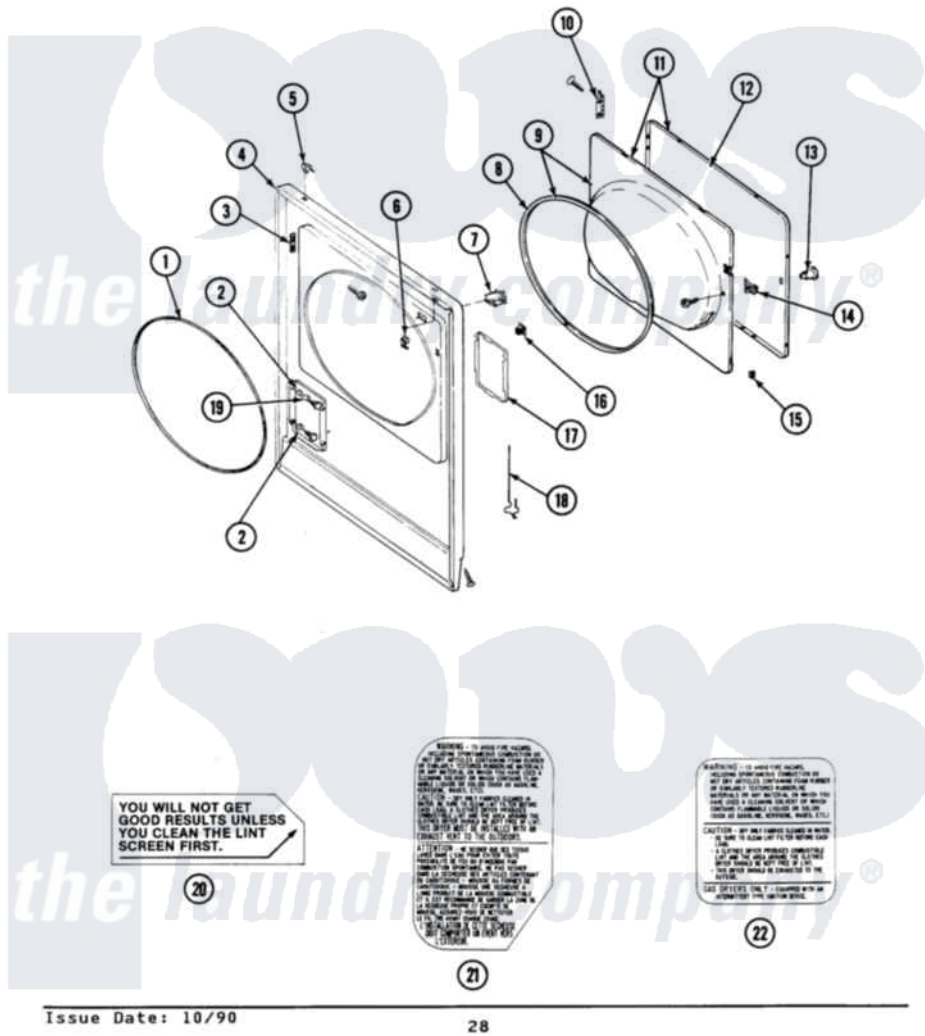

Maytag GDG27CA 04 - FRONT PANEL & DOOR ASSEMBLY

SECTION: FRONT PANEL & DOOR ASSEMBLY
 MODEL: DE-DG27CA

Issue Date: 10/90

Maytag [Residential Maytag GDG27CA Dryer Parts](#) Parts Diagram 04 - FRONT PANEL & DOOR ASSEMBLY
 Click on the part number to view part

Item	Original Part Number	Replaced By	Status	Part Description
001	314937			Seal, Front Panel
002	NLA		Not Available	BUSHING
003	Y313907			Fastener, Twin
004	212949	22001866		Screw, Relay
"	NLA		Not Available	FRONT PANEL-WHITE
005	212982	22001650		Fastener, Spring
006	Y310376			Clip, Door Switch Harness
007	Y305753	W10169313		Switch-Dor
008	314935	33001192		Seal, Door
009	Y308070		Not Available	INNER DOOR W/GASKET
010	Y314062			Screw, Door Hinge And Panel
011	308062			Door Assembly Complete W/O Hinges
012	NLA		Not Available	DOOR OUTER HALF WHITE
013	NLA		Not Available	KNOB AND SCREW
014	314936	33001305		Strike, Door
"	314944	33001305		Strike, Door

015	Y313910		Clip, Door Liner To Outer Panel
016	306436		Door Latch Kit--W
017	NLA	Not Available	ACCESS DOOR (WHITE)
018	Y314025		Latch For Access Door
019	312369		Sleeve, Access Panel Stud Part Not Used
020	Y313340		LABEL, LINT SCREEN INSTRUCTION
021	314941	Not Available	LABEL, INSTRUCTION
022	NLA	Not Available	INSTRUCTION LABEL