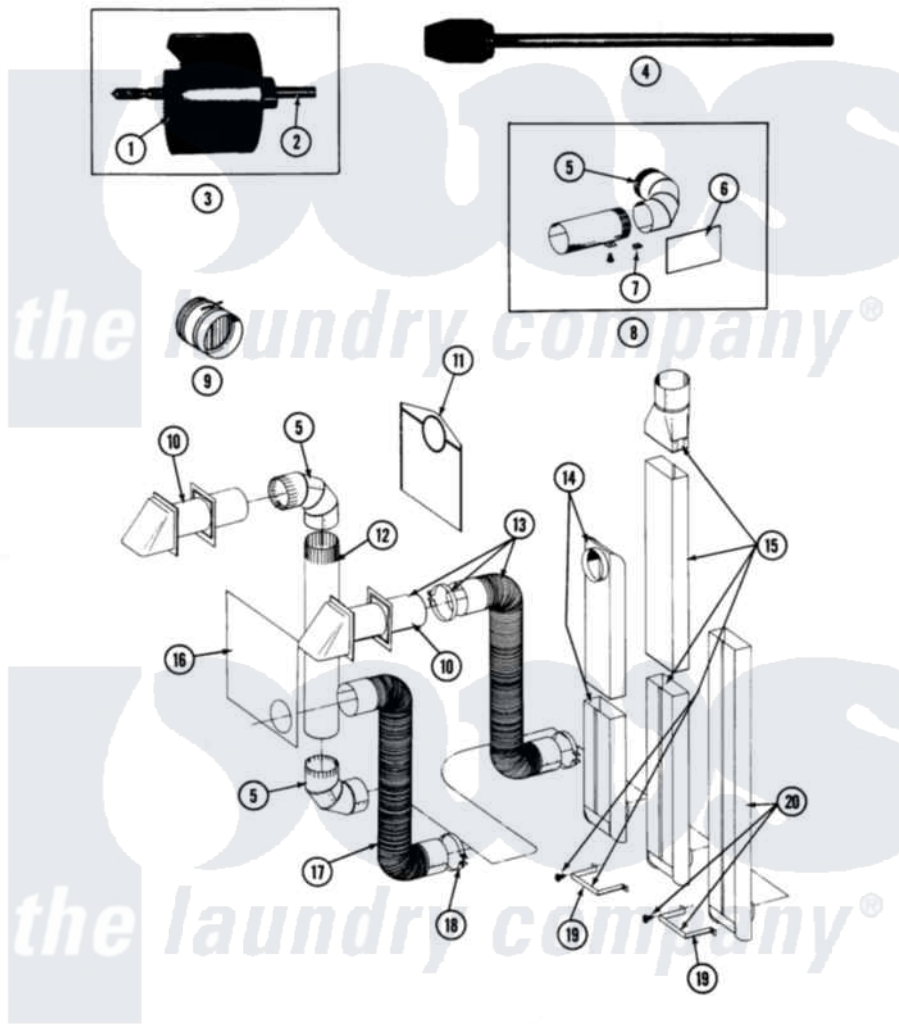

Maytag GDG27CA 08 - INSTALLATION ACCESSORIES

SECTION: INSTALLATION ACCESSORIES
 MODEL: ALL MODELS

Issue Date: 10/90

40

Maytag Residential Maytag GDG27CA Dryer Parts Parts Diagram 08 - INSTALLATION ACCESSORIES
 Click on the part number to view part

Item	Original Part Number	Replaced By	Status	Part Description
001	NLA		Not Available	BLADE, SAW
002	NLA		Not Available	REPLACEMENT DRILL
003	NLA		Not Available	HOLE SAW W/DRILL BIT
004	NLA		Not Available	EXTENSION CHUCK, DRILL
005	Y059131			Elbow, Venting
006	312302			Insulation, Exhaust Duct Kit
007	213323			Fastener, Exhaust Duct Kit
008	211294	90767		Screw, 8A X 3/8 HeX Washer Head Tapping
"	Y304652			Exhaust Duct Kit
009	NLA		Not Available	DAMPER, BACK DRAFT
010	Y059129	4396007RW		Vent Hood
011	311353		Not Available	BAG, LINT (DACRON)
012	Y059130			Pipe, Venting
013	Y059143			Flexible Vent Kit
014	Y059135			Vent Duct Assembly
015	NLA		Not Available	RECTANGULAR VENT KIT

016	Y059134		PLATE, ALUM. WINDOW (15``X20``)
017	Y304353	4396010RP	6ft Scvent
018	Y304630		Clamp, Flexible Duct
019	211294	90767	Screw, 8A X 3/8 HeX Washer Head Tapping
"	NLA	Not Available	BRACKET, EXHAUST DEFLECTOR
020	NLA	Not Available	EXHAUST DEFLECTOR KIT