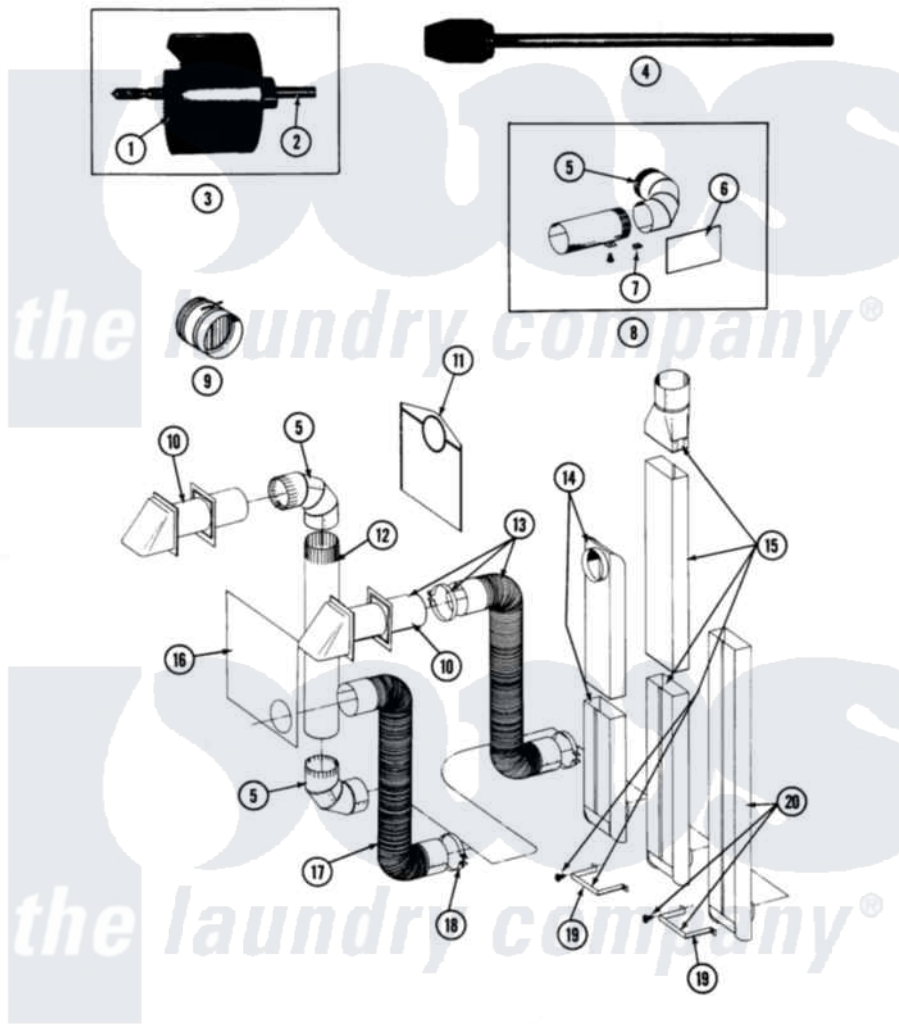

Maytag GDG27CS 04 - INSTALLATION ACCESSORIES

SECTION: INSTALLATION ACCESSORIES
 MODEL: ALL MODELS

Issue Date: 10/90

40

Maytag Residential Maytag GDG27CS Dryer Parts Parts Diagram 04 - INSTALLATION ACCESSORIES
 Click on the part number to view part

Item	Original Part Number	Replaced By	Status	Part Description
001	NLA		Not Available	BLADE, SAW
002	NLA		Not Available	REPLACEMENT DRILL
003	NLA		Not Available	HOLE SAW W/DRILL BIT
004	NLA		Not Available	EXTENSION CHUCK, DRILL
005	Y059131			Elbow, Venting
006	312302			Insulation, Exhaust Duct Kit
007	213323			Fastener, Exhaust Duct Kit
008	211294	90767		Screw, 8A X 3/8 Hex Washer Head Tapping
"	Y304652			Exhaust Duct Kit
009	NLA		Not Available	DAMPER, BACK DRAFT
010	Y059129	4396007RW		Vent Hood
011	311353		Not Available	BAG, LINT (DACRON)
012	Y059130			Pipe, Venting
013	Y059143			Flexible Vent Kit
014	Y059135			Vent Duct Assembly
015	NLA		Not Available	RECTANGULAR VENT KIT

016	Y059134		PLATE, ALUM. WINDOW (15``X20``)
017	Y304353	4396010RP	6ft Scvent
018	Y304630		Clamp, Flexible Duct
019	211294	90767	Screw, 8A X 3/8 HeX Washer Head Tapping
"	NLA	Not Available	BRACKET, EXHAUST DEFLECTOR
020	NLA	Not Available	EXHAUST DEFLECTOR KIT