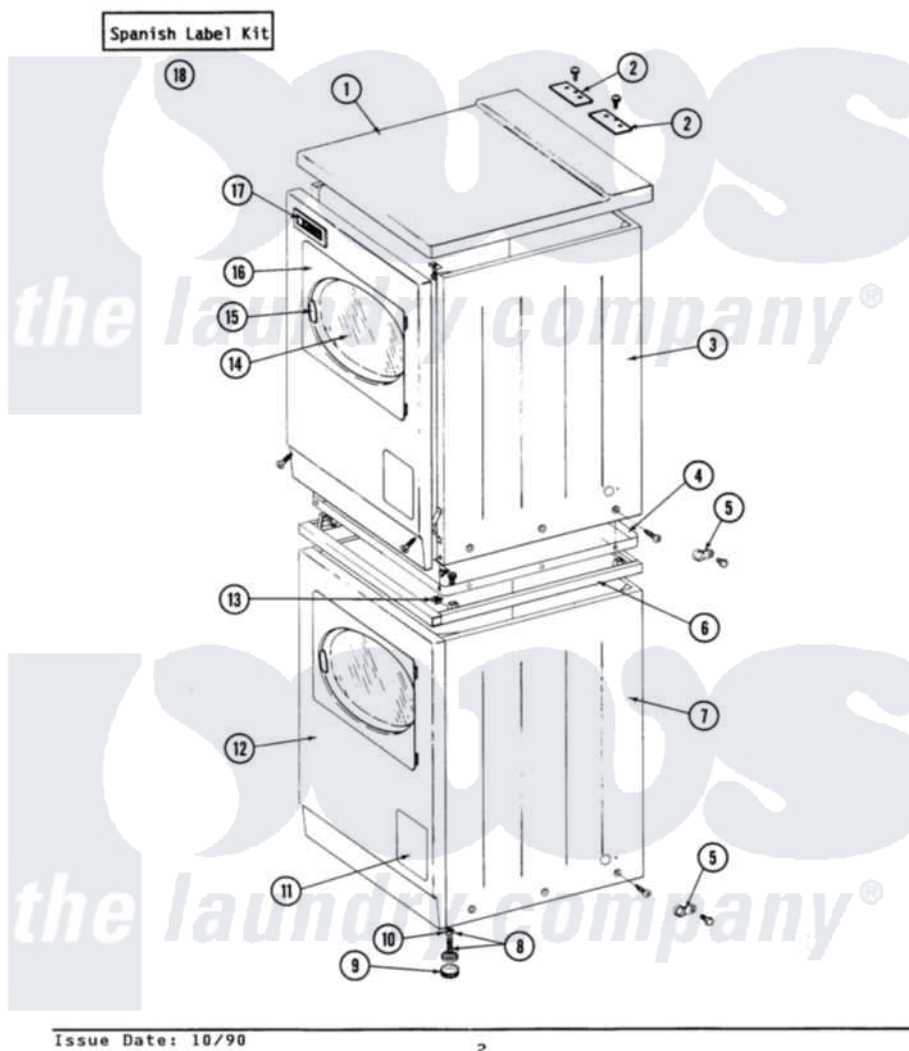

# Maytag GDG27CS 05 - FRONT VIEW

SECTION: FRONT VIEW  
MODEL: DE-DG27CS-CT

Issue Date: 10/90

2

Maytag Residential Maytag GDG27CS Dryer Parts Parts Diagram 05 - FRONT VIEW  
Click on the part number to view part

Item	Original Part Number	Replaced By	Status	Part Description
001	<a href="#">307104</a>			Top Cover Assembly
"	NLA		Not Available	TOP COVER ASSY
002	NLA		Not Available	COVER PLATE
"	<a href="#">Y313559</a>			Screw
003	<a href="#">204445</a>			Screw And Fastener Assembly
"	<a href="#">213007</a>			Xfor Cabinet See Cabinet, Back
"	NLA		Not Available	CABINET, UPPER (WHITE)
004	314663	<a href="#">214354</a>		Screw, Top Cover To Cabnt.
"	Y303361		Not Available	BASE ASSY. (UPPER & LOWER)
005	211168	<a href="#">W10139210</a>		Screw, 8-18 X 5/16
"	910768	<a href="#">M0280301</a>		Tie Electr
006	NLA		Not Available	SPACER ASSM-WHITE
007	307125		Not Available	CABINET, LOWER (WHITE)
"	NLA		Not Available	CABINET, LOWER (ALMOND)
008	Y302699	<a href="#">22003428</a>		Leg, Adjustable

009	<a href="#">210684</a>		Foot, Adjustable Leg
010	<a href="#">210385</a>		Lock Nut For Adjustable Leg
011	NLA	Not Available	ACCESS DOOR (WHITE)
012	<a href="#">204439</a>		Screw And Fstner Assembly
"	<a href="#">307998L</a>		Front Panel----NA
"	NLA	Not Available	FRONT PANEL-WHITE
013	310933	<a href="#">33002194</a>	Nut, Speed
014	308069	Not Available	DOOR, INNER W/GASKET
015	<a href="#">314939</a>		Handle, Door
"	<a href="#">314974</a>		Handle, Door
"	<a href="#">314975</a>		Handle, Door
016	NLA	Not Available	DOOR, COMPLETE LESS HINGES (WH
017	NLA	Not Available	NAME PLATE
018	NLA	Not Available	SPANISH LABEL KIT