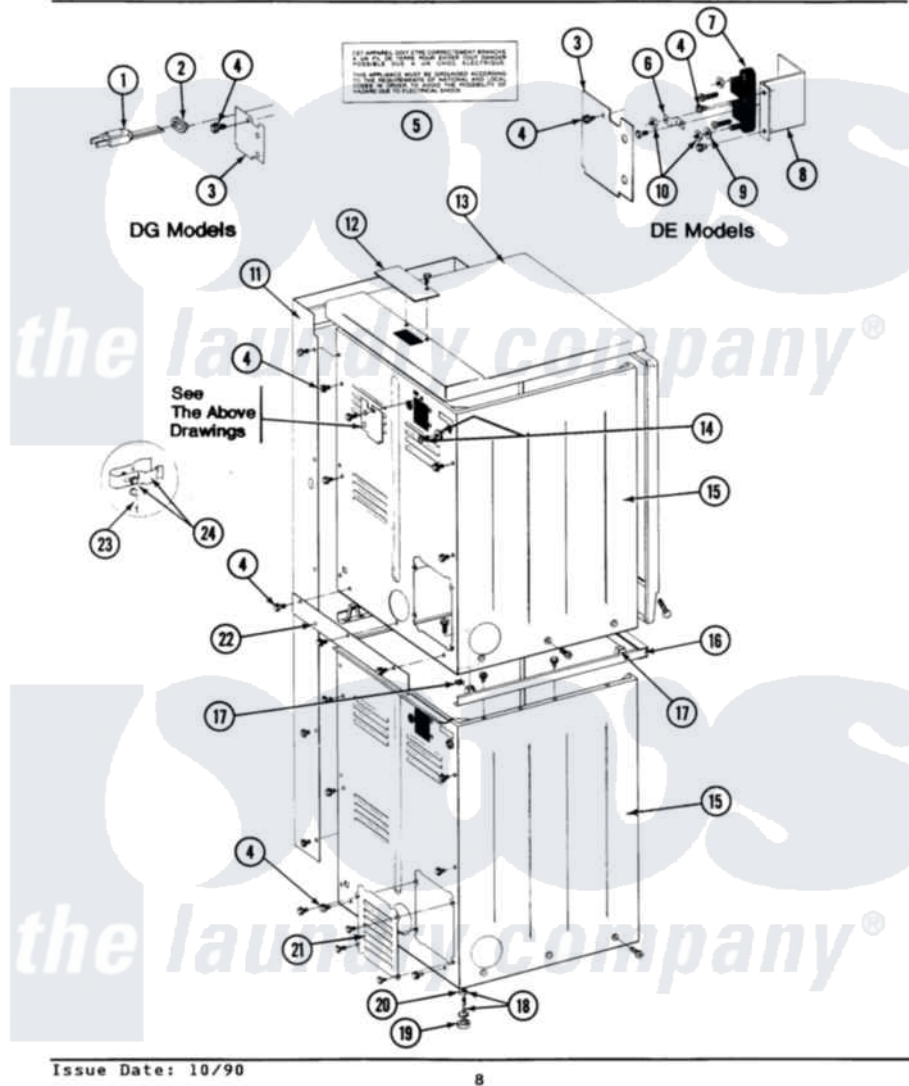

Maytag GDG27CS 06 - REAR VIEW

SECTION: REAR VIEW
MODEL: DE-DG27CS-CT

Issue Date: 10/90

8

Maytag [Residential Maytag GDG27CS Dryer Parts](#) Parts Diagram 06 - REAR VIEW
Click on the part number to view part

Item	Original Part Number	Replaced By	Status	Part Description
001	302521		Not Available	CORD, POWER PART NOT USED-GAS MODELS ONLY
002	211881			Grommet, Cord Part Not Used-Gas Models Only
003	Y312905		Not Available	COVER, TERMINAL
004	Y313561			Screw----NA
005	214519			LABEL, ELECTRICAL INSTR. PART NOT USED-GAS MODELS ONLY
006	Y311423	489483		Screw 10-32 X 1/2
"	Y312184			Strap, Grounding
007	400008			Block, Terminal
"	Y312209	W10001200		Screw
008	Y312904			Bracket, Terminal Block
009	Y311270			Washer, Terminal Block
010	311484	112432		Nut
011	NLA		Not Available	SCREW
012	NLA		Not Available	COVER PLATE

"	Y313559		Screw
013	307104		Top Cover Assembly
"	NLA	Not Available	TOP COVER ASSY ALM
014	NLA	Not Available	SCREW & WASHER ASSY.
015	213007		Xfor Cabinet See Cabinet, Back
"	307125	Not Available	CABINET, LOWER (WHITE)
"	NLA	Not Available	CABINET, LOWER (ALMOND)
"	Y310632	1163839	Screw
016	911050	4312464	Screw
"	NLA	Not Available	SPACER ASSM-WHITE
"	Y310632	1163839	Screw
017	310933	33002194	Nut, Speed
018	Y302699	22003428	Leg, Adjustable
019	210684		Foot, Adjustable Leg
020	210385		Lock Nut For Adjustable Leg
021	211294	90767	Screw, 8A X 3/8 HeX Washer Head Tapping
"	Y312951	Not Available	ACCESS COVER, BACK
"	Y313559		Screw
022	NLA	Not Available	FILLER STRIP
"	Y310632	1163839	Screw
023	311155		Ground Wire And Clamp
024	301548		Clamp, Ground Wire
"	313122		Screw - Baffle To Tumbler