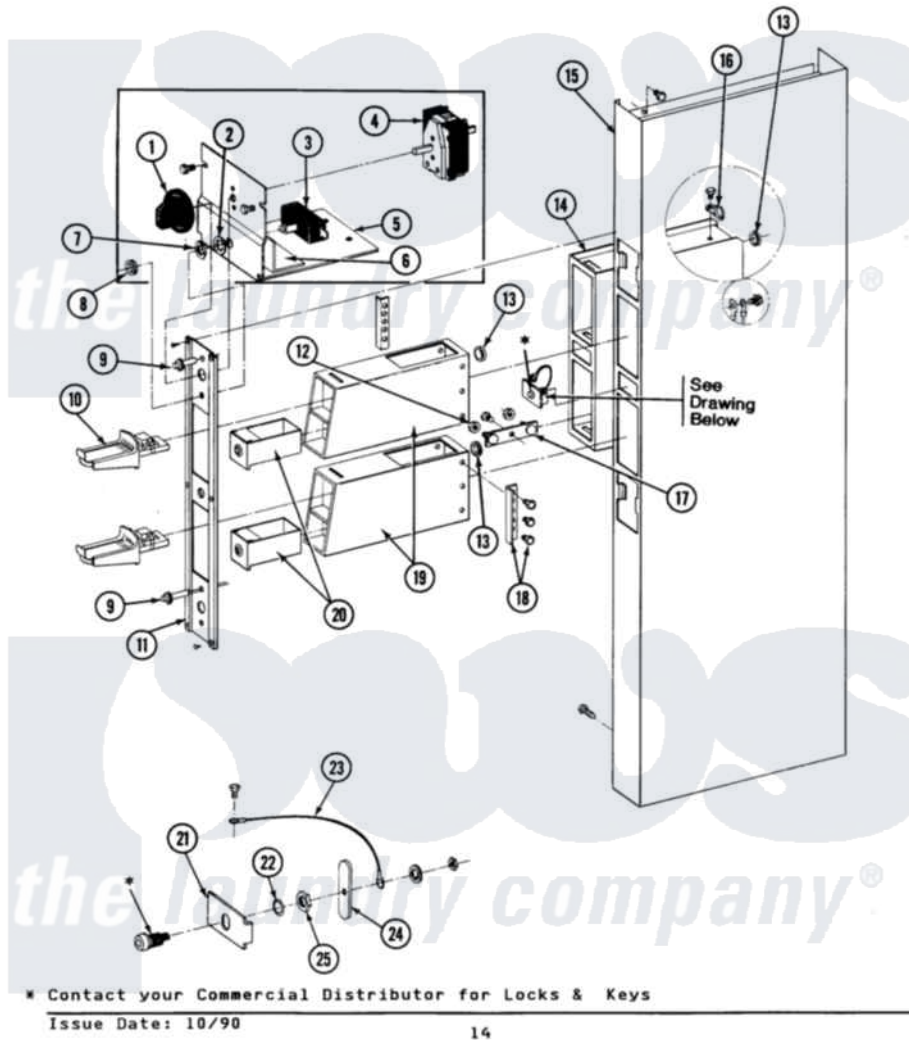

# Maytag GDG27CS 07 - CONTROL CENTER SHROUD

SECTION: CONTROL CENTER SHROUD  
 MODEL: DE-DG27CS

Maytag [Residential Maytag GDG27CS Dryer Parts](#) Parts Diagram 07 - CONTROL CENTER SHROUD  
 Click on the part number to view part

Item	Original Part Number	Replaced By	Status	Part Description
001	<a href="#">205663</a>			Knob For Selector Switch
002	<a href="#">312751</a>			Lockwasher, Start Switch
003	306940	<a href="#">W10149462</a>		Switch, Push-To-Start
004	<a href="#">307253</a>			Switch, Cycle Selector
"	Y313588	<a href="#">488234</a>		Screw 8-32 X 1/4
005	212276	<a href="#">W10116760</a>		Screw
"	<a href="#">Y314261</a>			Switch And Relay Bracket
006	NLA		Not Available	INSULATOR
007	Y312706	<a href="#">422617</a>		Nut
008	<a href="#">Y312702</a>			Knurled Nut, Start Switch
009	303963		Not Available	LIGHT, INDICATOR
010	NLA		Not Available	MAYTAG COIN SLIDE
011	315037		Not Available	PANEL, VAULT
"	<a href="#">Y313424</a>			Screw, Vault Panel
012	Y052740	<a href="#">62739</a>		Nut, Lock
013	Y313671	<a href="#">33001303</a>		Grommet, Plate Hole