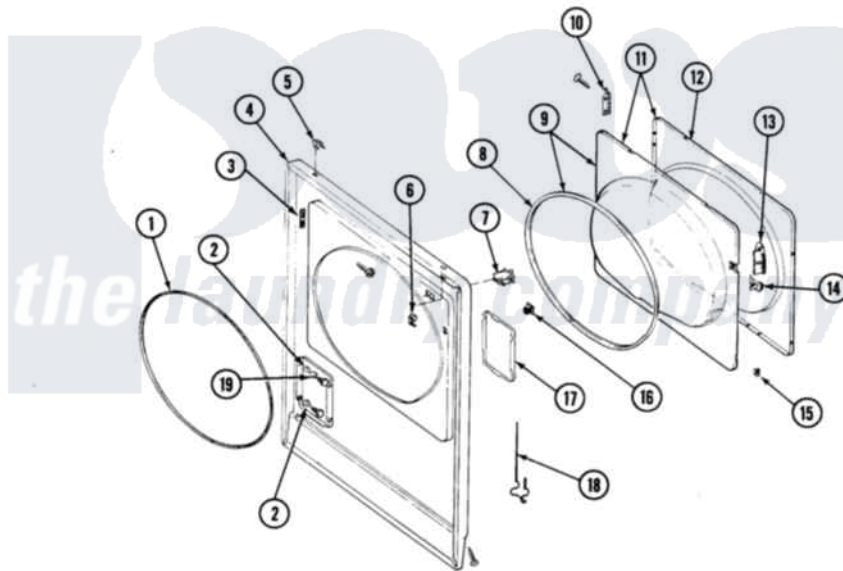

# Maytag GDG27CS 10 - FRONT PANEL & DOOR ASSEMBLY

SECTION: FRONT PANEL & DOOR ASSEMBLY

MODEL: DE-DG27CS-CT

Issue Date: 10/90

Maytag [Residential Maytag GDG27CS Dryer Parts](#) Parts Diagram 10 - FRONT PANEL & DOOR ASSEMBLY

[Click on the part number to view part](#)

Item	Original Part Number	Replaced By	Status	Part Description
001	<a href="#">314937</a>			Seal, Front Panel
002	NLA		Not Available	BUSHING
003	<a href="#">Y313907</a>			Fastener, Twin
004	<a href="#">204439</a>			Screw And Fstner Assembly
"	212949	<a href="#">22001866</a>		Screw, Relay
"	<a href="#">307998L</a>			Front Panel----NA
"	NLA		Not Available	FRONT PANEL (WHT)
005	212982	<a href="#">22001650</a>		Fastener, Spring
006	<a href="#">Y310376</a>			Clip, Door Switch Harness
007	Y305753	<a href="#">W10169313</a>		Switch-Dor
008	314935	<a href="#">33001192</a>		Seal, Door
009	308069		Not Available	DOOR, INNER W/GASKET
010	307099	<a href="#">33001230</a>		Hinge, Door
"	<a href="#">Y314062</a>			Screw, Door Hinge And Panel
011	NLA		Not Available	DOOR, COMPLETE LESS HINGES (WH
				DOOR W/WINDOW OUTER

012	314967		Not Available	DOOR W/WINDOW OUTER HALF (WHT)
"	NLA		Not Available	DOOR W/WIN CUT OUT OUTER ALMNA
013	<a href="#">314939</a>			Handle, Door
"	<a href="#">314974</a>			Handle, Door
"	<a href="#">314975</a>			Handle, Door
014	314936	<a href="#">33001305</a>		Strike, Door
"	314944	<a href="#">33001305</a>		Strike, Door
015	<a href="#">Y313910</a>			Clip, Door Liner To Outer Panel
016	<a href="#">306436</a>			Door Latch Kit--W
017	NLA		Not Available	ACCESS DOOR (WHT)
018	<a href="#">Y314025</a>			Latch For Access Door
019	<a href="#">312369</a>			Sleeve, Access Panel Stud Part Not Used
020	Y313340			LABEL, LINT SCREEN INSTRUCTION
021	314941		Not Available	LABEL, INSTRUCTION
022	NLA		Not Available	INSTRUCTION LABEL