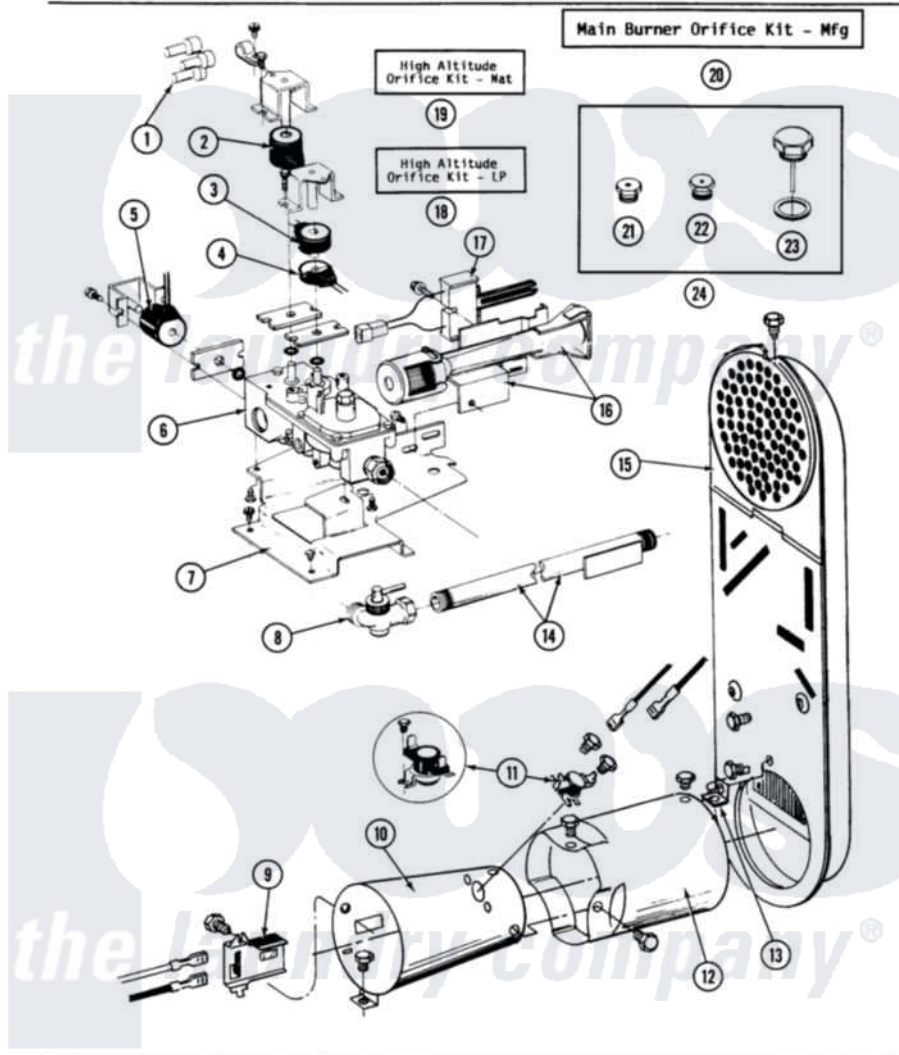

# Maytag GDG27CS 11 - INLET DUCT, GAS VALVE & COMBUSTION CONE

SECTION: INLET DUCT, GAS VALVE & COMBUSTION CONE  
 MODEL: DG MODELS

Issue Date: 10/90

34

Maytag Residential Maytag GDG27CS Dryer Parts Parts Diagram 11 - INLET DUCT, GAS VALVE & COMBUSTION CONE

Click on the part number to view part

Item	Original Part Number	Replaced By	Status	Part Description
001	311546	<a href="#">911445</a>		Wire Connector
002	<a href="#">305603</a>			Secondary Coil
003	<a href="#">305604</a>			Holding Coil
004	<a href="#">305605</a>			Booster Coil
005	<a href="#">Y304626</a>			Side Coil
006	NLA		Not Available	SCREW, HEX HD No.8 X 3/8 INCH
"	Y303777	<a href="#">W10116794</a>		Gas Valve
007	<a href="#">312929</a>			Gas Valve Bracket
"	<a href="#">Y313561</a>			Screw---NA
"	Y310632	<a href="#">1163839</a>		Screw
008	<a href="#">Y303349</a>			Angle Shut-Off, Gas Valve
009	211294	<a href="#">90767</a>		Screw, 8A X 3/8 HeX Washer Head Tapping
"	Y303377	<a href="#">338906</a>		Radiant, Sensor
010	211294	<a href="#">90767</a>		Screw, 8A X 3/8 HeX Washer Head Tapping