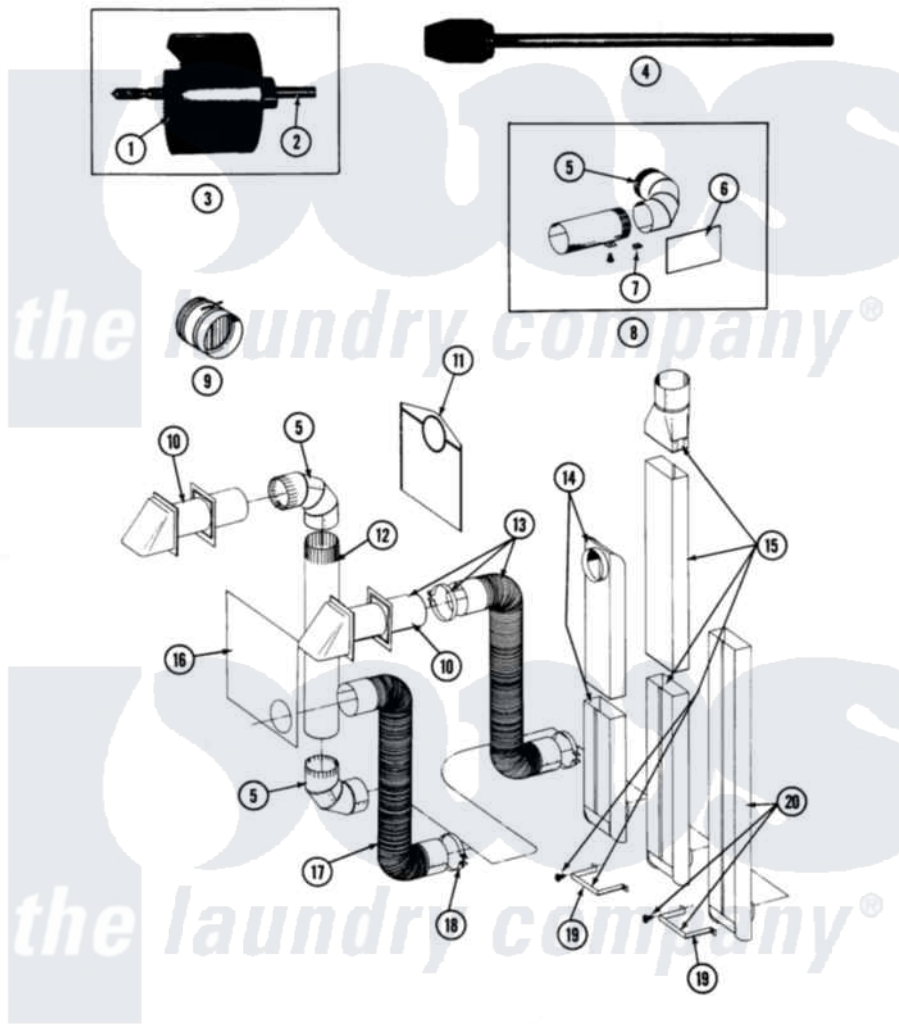

Maytag GDG27CT 03 - INSTALLATION ACCESSORIES

SECTION: INSTALLATION ACCESSORIES
 MODEL: ALL MODELS

Issue Date: 10/90

40

Maytag [Residential Maytag GDG27CT Dryer Parts](#) Parts Diagram 03 - INSTALLATION ACCESSORIES
 Click on the part number to view part

Item	Original Part Number	Replaced By	Status	Part Description
001	NLA		Not Available	BLADE, SAW
002	NLA		Not Available	REPLACEMENT DRILL
003	NLA		Not Available	HOLE SAW W/DRILL BIT
004	NLA		Not Available	EXTENSION CHUCK, DRILL
005	Y059131			Elbow, Venting
006	312302			Insulation, Exhaust Duct Kit
007	213323			Fastener, Exhaust Duct Kit
008	211294	90767		Screw, 8A X 3/8 HeX Washer Head Tapping
"	Y304652			Exhaust Duct Kit
009	NLA		Not Available	DAMPER, BACK DRAFT
010	Y059129	4396007RW		Vent Hood
011	311353		Not Available	BAG, LINT (DACRON)
012	Y059130			Pipe, Venting
013	Y059143			Flexible Vent Kit
014	Y059135			Vent Duct Assembly
015	NLA		Not Available	RECTANGULAR VENT KIT

016	Y059134		PLATE, ALUM. WINDOW (15``X20``)
017	Y304353	4396010RP	6ft Scvent
018	Y304630		Clamp, Flexible Duct
019	211294	90767	Screw, 8A X 3/8 HeX Washer Head Tapping
"	NLA	Not Available	BRACKET, EXHAUST DEFLECTOR
020	NLA	Not Available	EXHAUST DEFLECTOR KIT