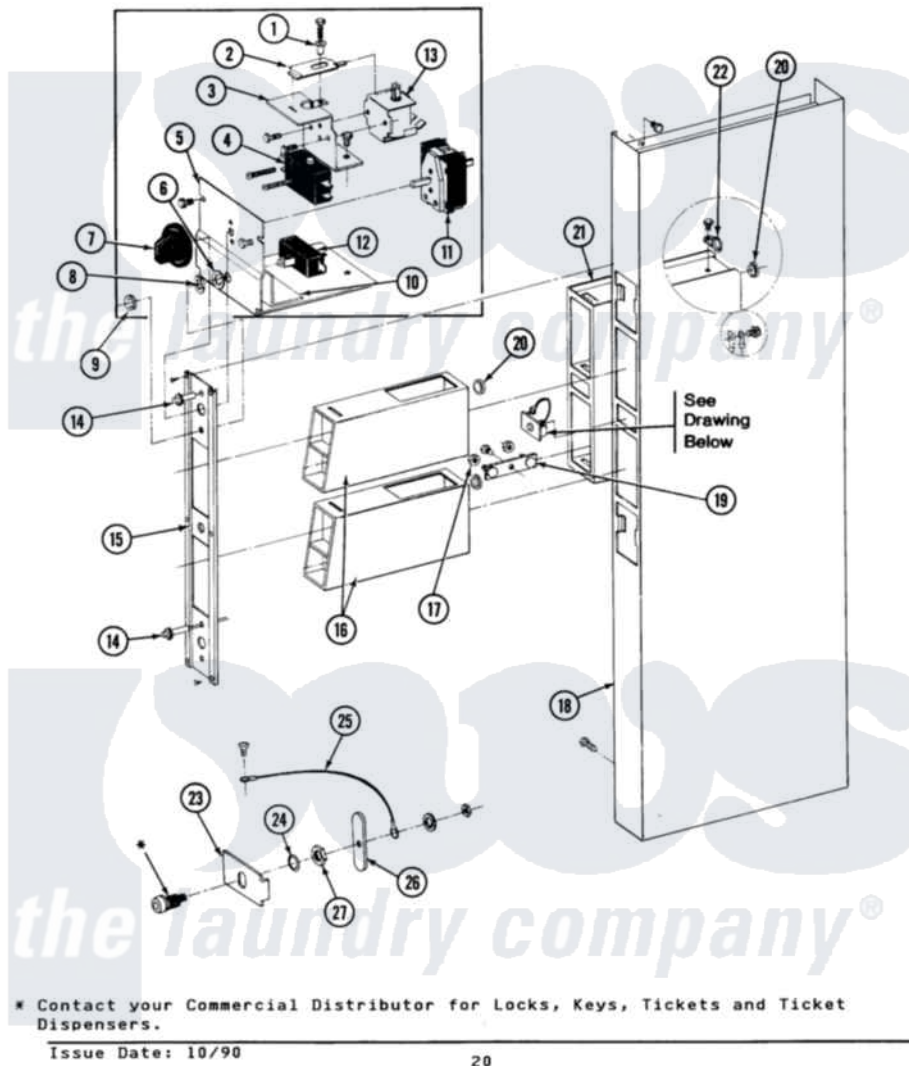

Maytag GDG27CT 04 - CONTROL CENTER SHROUD

SECTION: CONTROL CENTER SHROUD - CT
 MODEL: DE-DG27CT

Maytag [Residential Maytag GDG27CT Dryer Parts](#) Parts Diagram 04 - CONTROL CENTER SHROUD
 Click on the part number to view part

Item	Original Part Number	Replaced By	Status	Part Description
001	NLA		Not Available	SPACER FOR ADVANCE RELAY
002	NLA		Not Available	SPRING LEVER FOR RELAY
003	212276	W10116760		Screw
"	212949	22001866		Screw, Relay
"	NLA		Not Available	RELAY BRACKET
004	212950	M0227520		Screw-Tc No.6-32 X 13/16", Preform SwiTch
"	Y303787		Not Available	SWITCH FOR RELAY
005	212276	W10116760		Screw
"	Y314261			Switch And Relay Bracket
006	312751			Lockwasher, Start Switch
007	205663			Knob For Selector Switch
008	Y312706	422617		Nut
009	Y312702			Knurled Nut, Start Switch
010	NLA		Not Available	INSULATOR
011	307253			Switch, Cycle Selector

"	Y313588	488234		Screw 8-32 X 1/4
012	306941	W10149462		Switch, Push-To-Start
013	212951			Screw, No.6-32 X 1/4 Inch
"	305393			Solenoid For Relay Assembly
014	303963		Not Available	LIGHT, INDICATOR
015	315037		Not Available	PANEL, VAULT
"	Y313424			Screw, Vault Panel
016	NLA		Not Available	OUTER CASE-WHITE
017	Y052740	62739		Nut, Lock
018	213648	98165		Screw
"	NLA		Not Available	CONTROL SHROUD-WHITE
019	212276	W10116760		Screw
"	NLA		Not Available	MTG. STRAP----NA
020	Y313671	33001303		Grommet, Plate Hole
021	211294	90767		Screw, 8A X 3/8 HeX Washer Head Tapping
"	305534		Not Available	VAULT ASSEMBLY
"	Y310632	1163839		Screw
"	Y313559			Screw
022	211168	W10139210		Screw, 8-18 X 5/16
"	910768	M0280301		Tie Electr
023	Y313427	206637		Lock Kit
024	NLA		Not Available	SPRING WASHER FOR LOCK
025	211168	W10139210		Screw, 8-18 X 5/16
"	Y303981			Ground Wire For Latch
026	Y313427	206637		Lock Kit
027	212328	W10139762		Hex Nut, 3/4-27