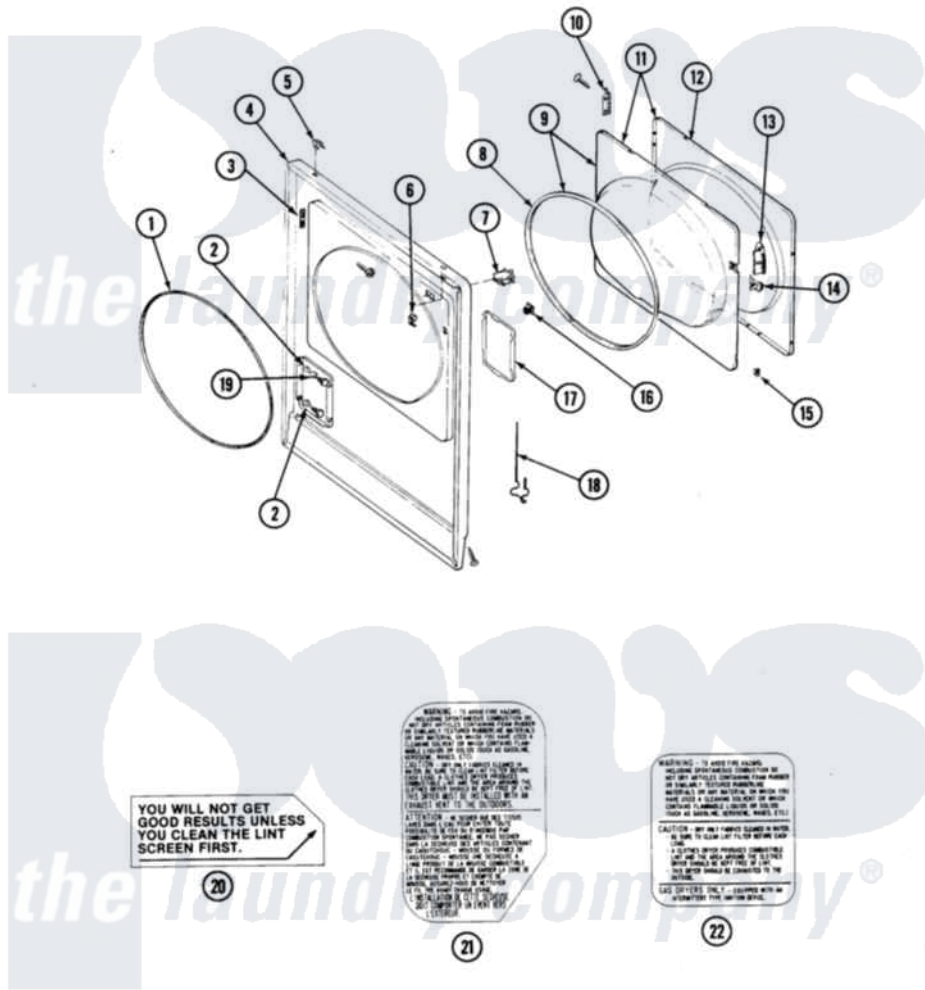

Maytag GDG27CT 07 - FRONT PANEL & DOOR ASSEMBLY

SECTION: FRONT PANEL & DOOR ASSEMBLY
 MODEL: DE-DG27CS-CT

Issue Date: 10/90

Maytag Residential Maytag GDG27CT Dryer Parts Parts Diagram 07 - FRONT PANEL & DOOR ASSEMBLY
 Click on the part number to view part

Item	Original Part Number	Replaced By	Status	Part Description
001	314937			Seal, Front Panel
002	NLA		Not Available	BUSHING
003	Y313907			Fastener, Twin
004	204439			Screw And Fstner Assembly
"	212949	22001866		Screw, Relay
"	307998L			Front Panel----NA
"	NLA		Not Available	FRONT PANEL (WHT)
005	212982	22001650		Fastener, Spring
006	Y310376			Clip, Door Switch Harness
007	Y305754	W10169313		Switch-Dor
008	314935	33001192		Seal, Door
009	308069		Not Available	DOOR, INNER W/GASKET
010	307099	33001230		Hinge, Door
"	Y314062			Screw, Door Hinge And Panel
011	NLA		Not Available	DOOR, COMPLETE LESS HINGES (WH
				DOOR W/WINDOW OUTER

012	314967		Not Available	DOOR W/WINDOW OUTER HALF (WHT)
"	NLA		Not Available	DOOR W/WIN CUT OUT OUTER ALMNA
013	314939			Handle, Door
"	314974			Handle, Door
"	314975			Handle, Door
014	314936	33001305		Strike, Door
"	314944	33001305		Strike, Door
015	Y313910			Clip, Door Liner To Outer Panel
016	306436			Door Latch Kit--W
017	NLA		Not Available	ACCESS DOOR (WHT)
018	Y314025			Latch For Access Door
019	312369			Sleeve, Access Panel Stud Part Not Used
020	Y313340			LABEL, LINT SCREEN INSTRUCTION
021	314941		Not Available	LABEL, INSTRUCTION
022	NLA		Not Available	INSTRUCTION LABEL