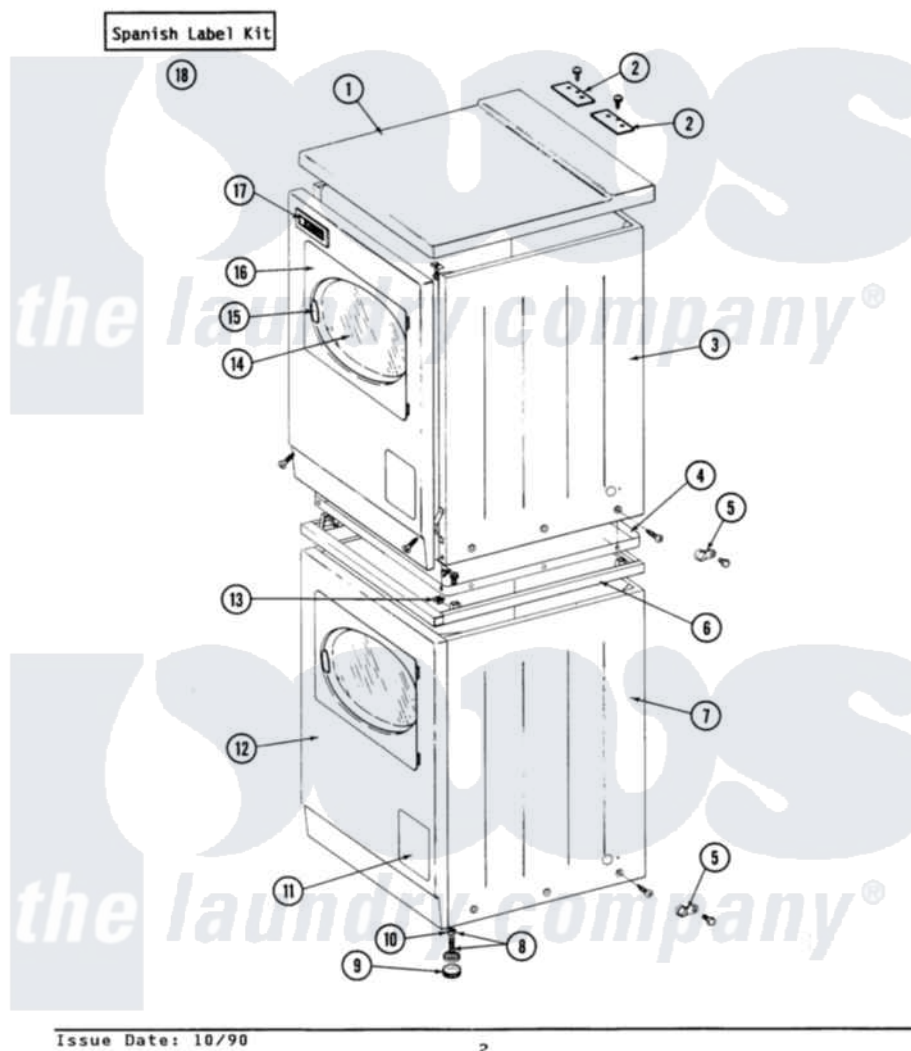

Maytag GDG27CT 08 - FRONT VIEW

SECTION: FRONT VIEW
MODEL: DE-DG27CS-CT

Issue Date: 10/90

2

Maytag Residential Maytag GDG27CT Dryer Parts Parts Diagram 08 - FRONT VIEW
Click on the part number to view part

Item	Original Part Number	Replaced By	Status	Part Description
001	307104			Top Cover Assembly
"	NLA		Not Available	TOP COVER ASSY
002	NLA		Not Available	COVER PLATE
"	Y313559			Screw
003	204445			Screw And Fastener Assembly
"	213007			Xfor Cabinet See Cabinet, Back
"	NLA		Not Available	CABINET, UPPER (WHITE)
004	314663	214354		Screw, Top Cover To Cabnt.
"	Y303361		Not Available	BASE ASSY. (UPPER & LOWER)
005	211168	W10139210		Screw, 8-18 X 5/16
"	910768	M0280301		Tie Electr
006	NLA		Not Available	SPACER ASSM-WHITE
007	307125		Not Available	CABINET, LOWER (WHITE)
"	NLA		Not Available	CABINET, LOWER (ALMOND)
008	Y302699	22003428		Leg, Adjustable

009	210684		Foot, Adjustable Leg
010	210385		Lock Nut For Adjustable Leg
011	NLA	Not Available	ACCESS DOOR (WHITE)
012	204439		Screw And Fstner Assembly
"	307998L		Front Panel----NA
"	NLA	Not Available	FRONT PANEL-WHITE
013	310933	33002194	Nut, Speed
014	308069	Not Available	DOOR, INNER W/GASKET
015	314939		Handle, Door
"	314974		Handle, Door
"	314975		Handle, Door
016	NLA	Not Available	DOOR, COMPLETE LESS HINGES (WH
017	NLA	Not Available	NAME PLATE
018	NLA	Not Available	SPANISH LABEL KIT